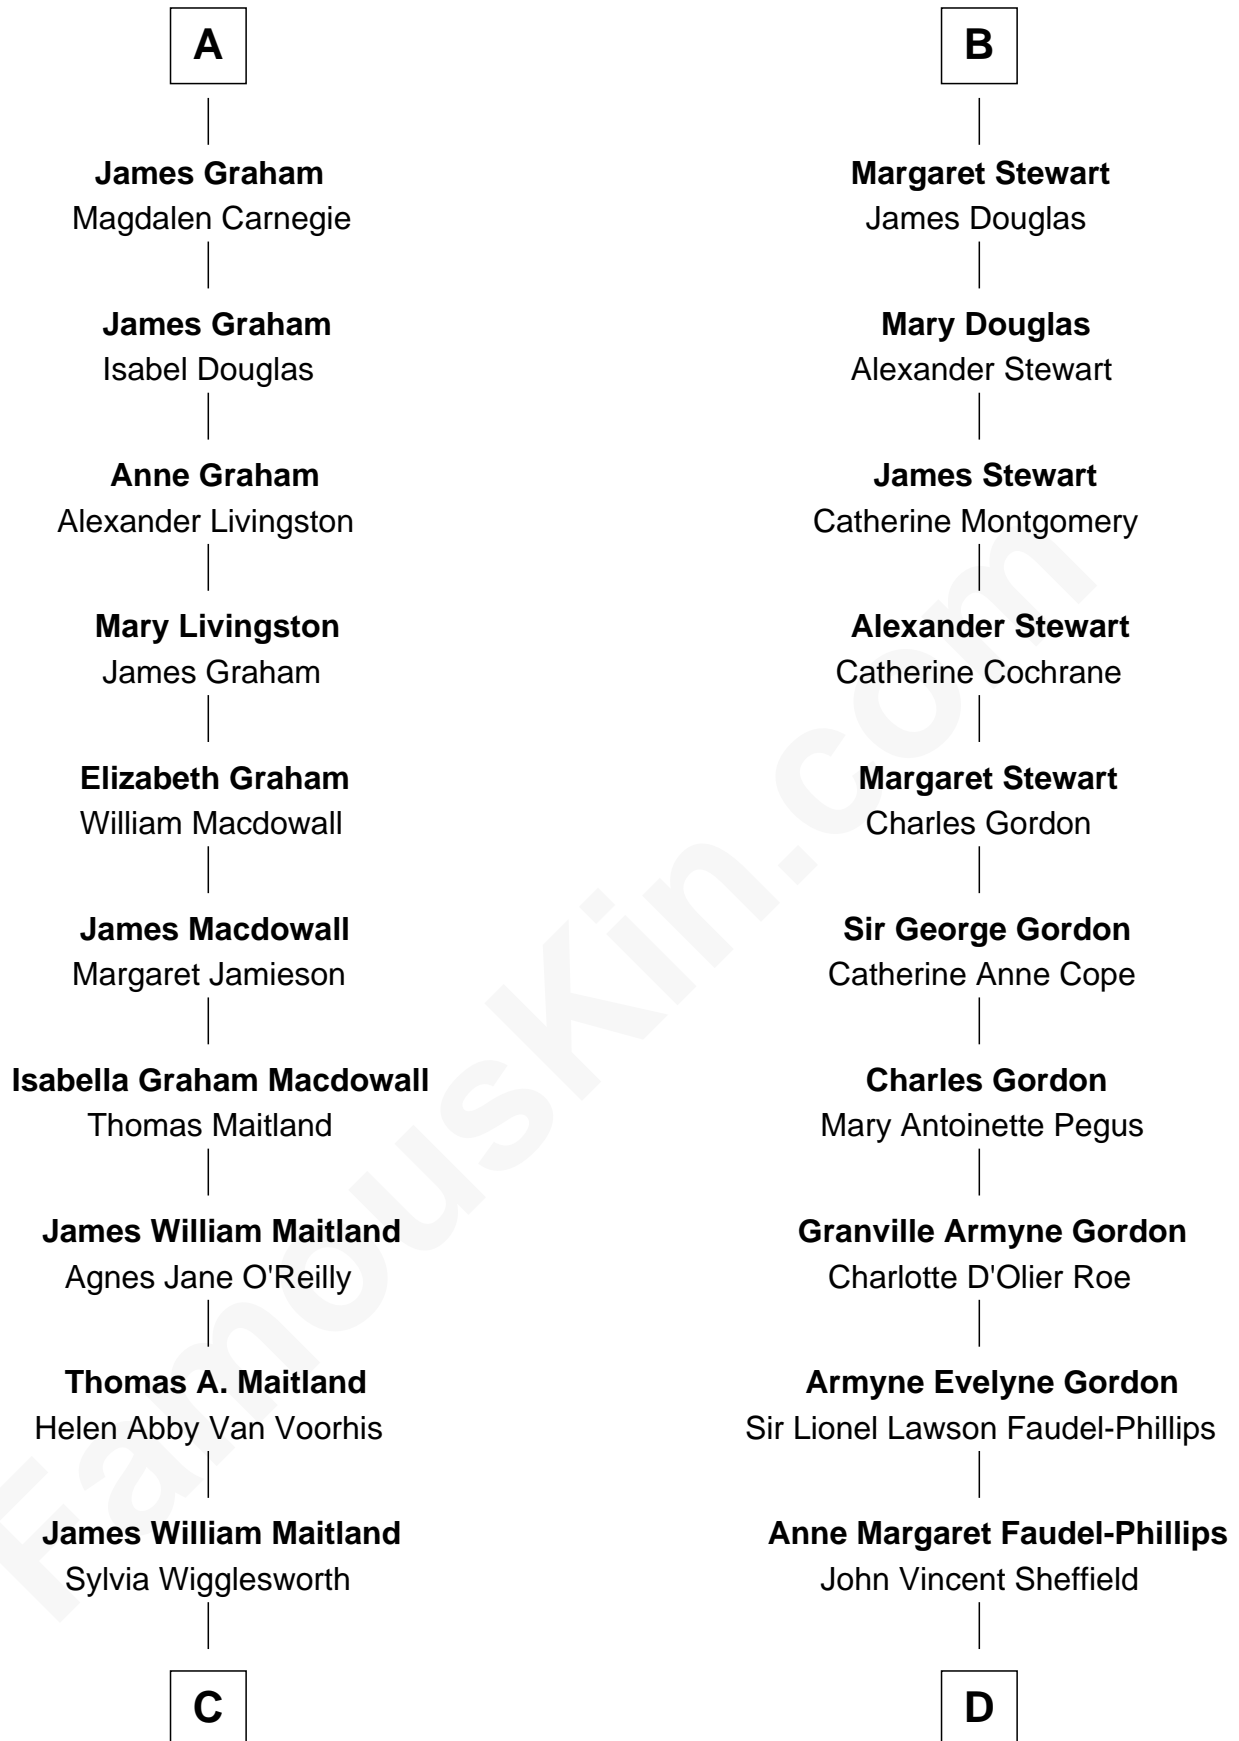

FamousKin.com Relationship Chart of

Howard Dean

79th Governor of Vermont

18th cousin 1 time removed of

Cara Delevingne

Fashion Model and Movie Actress

George Douglas

Mary Stewart

C

Andrea Belden Maitland

Howard Brush Dean

Howard Dean

79th Governor of Vermont

D

Jane Armyne Sheffield

Sir Jocelyn Edward Greville Stevens