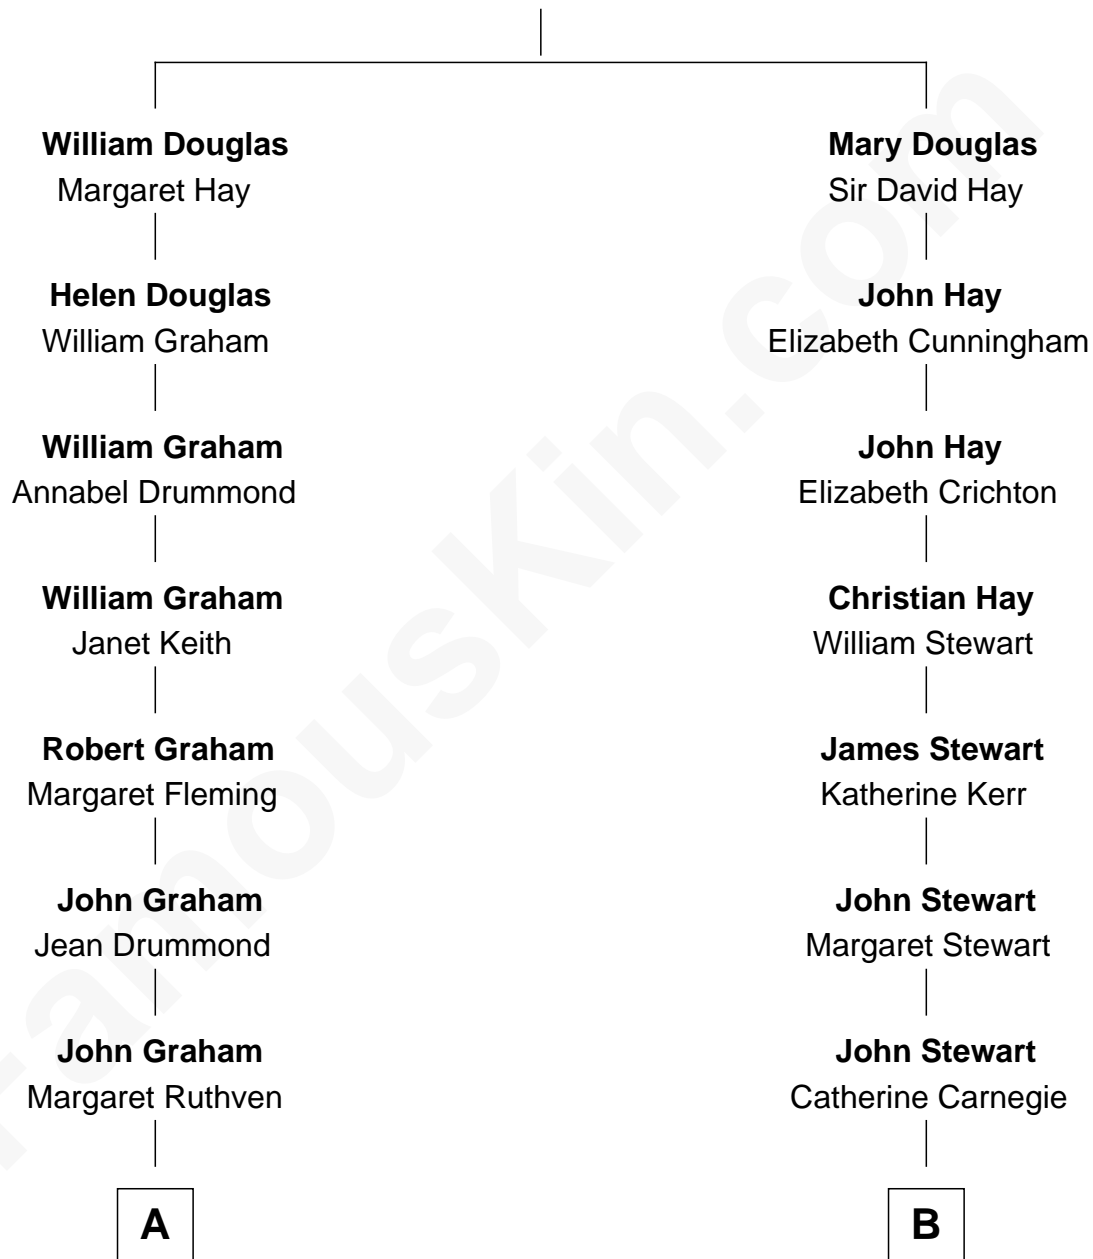

FamousKin.com Relationship Chart of

Howard Dean

79th Governor of Vermont

18th cousin 1 time removed of

Cara Delevingne

Fashion Model and Movie Actress

George Douglas

Mary Stewart

C

Andrea Belden Maitland

Howard Brush Dean

Howard Dean

79th Governor of Vermont

D

Jane Armyne Sheffield

Sir Jocelyn Edward Greville Stevens