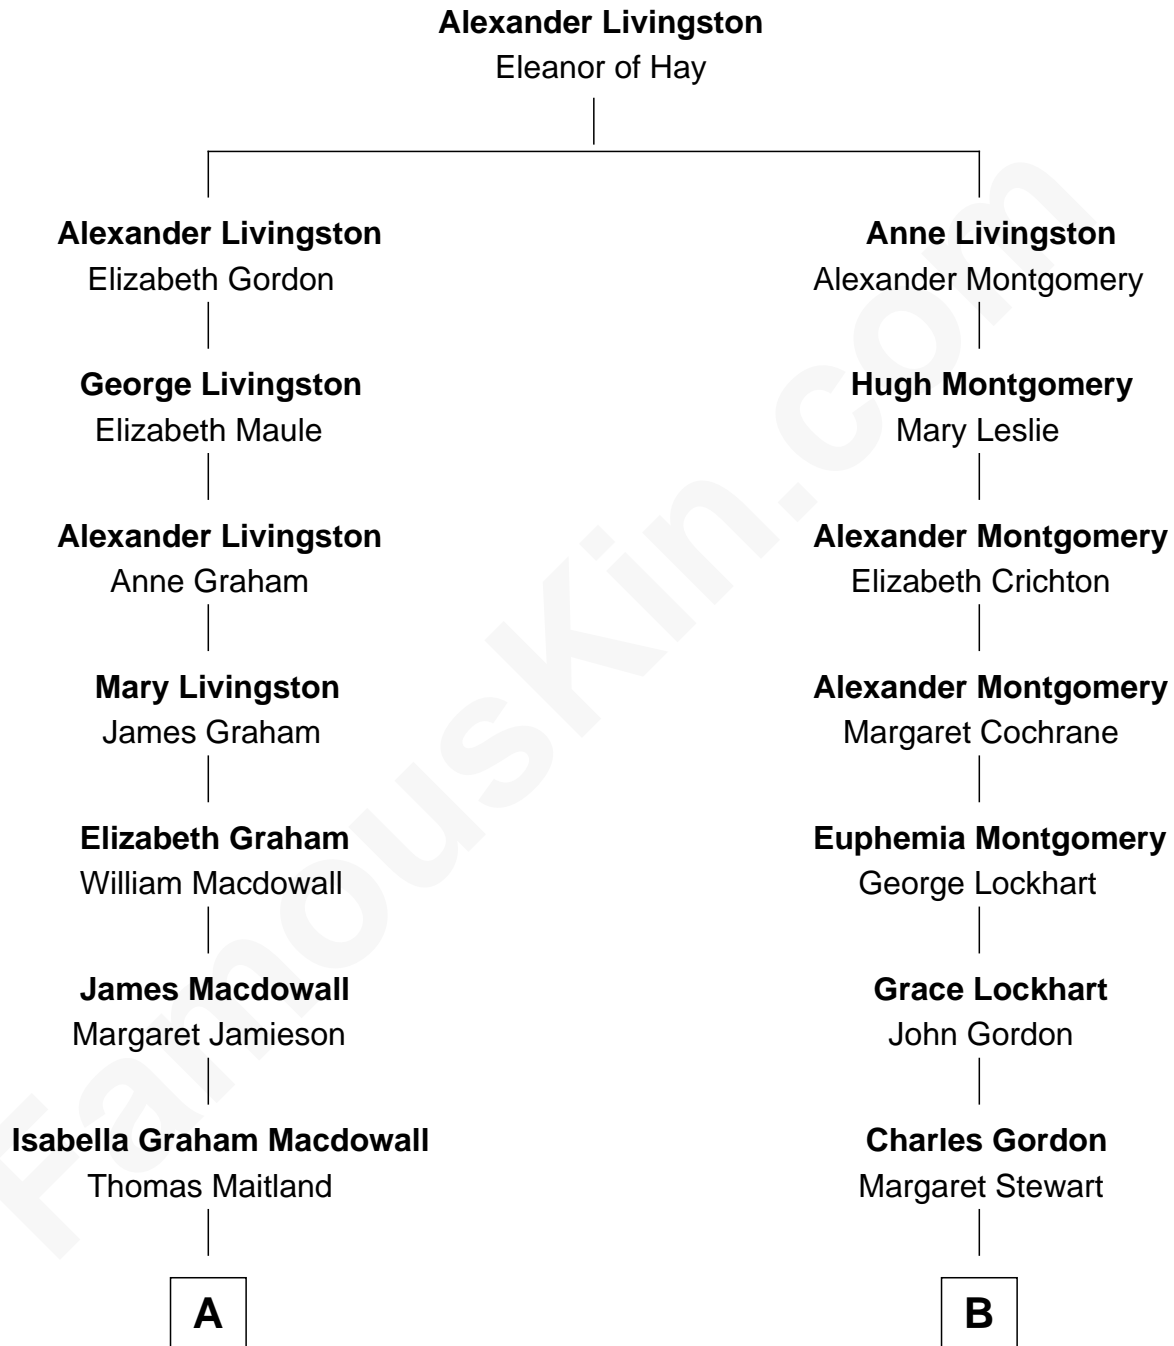

FamousKin.com

Relationship Chart of

Howard Dean

79th Governor of Vermont

11th cousin 3 times removed of

Cara Delevingne

Fashion Model and Movie Actress

A

James William Maitland

Agnes Jane O'Reilly

Thomas A. Maitland

Helen Abby Van Voorhis

James William Maitland

Sylvia Wigglesworth

Andrea Belden Maitland

Howard Brush Dean