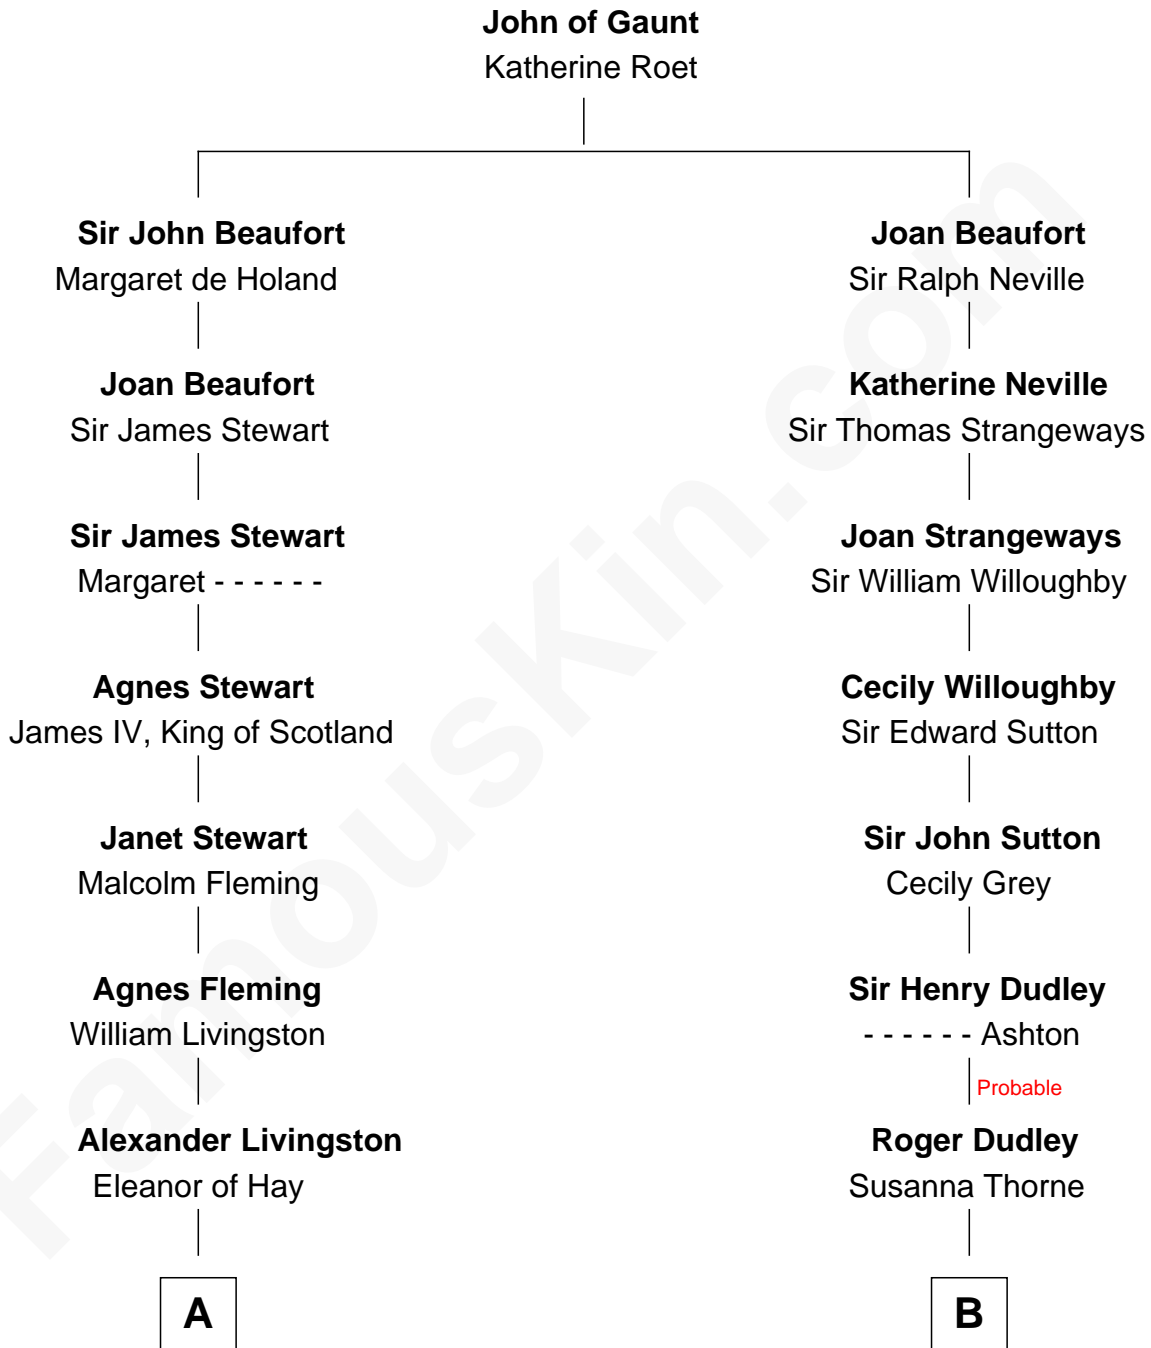

## Relationship Chart of

### Howard Dean

79th Governor of Vermont

16th cousin 2 times removed of

### Dr. H. H. Holmes

Serial Killer aka "Devil in the White City"

C

Andrea Belden Maitland

Howard Brush Dean

Howard Dean

*79th Governor of Vermont*

FamousKin.com