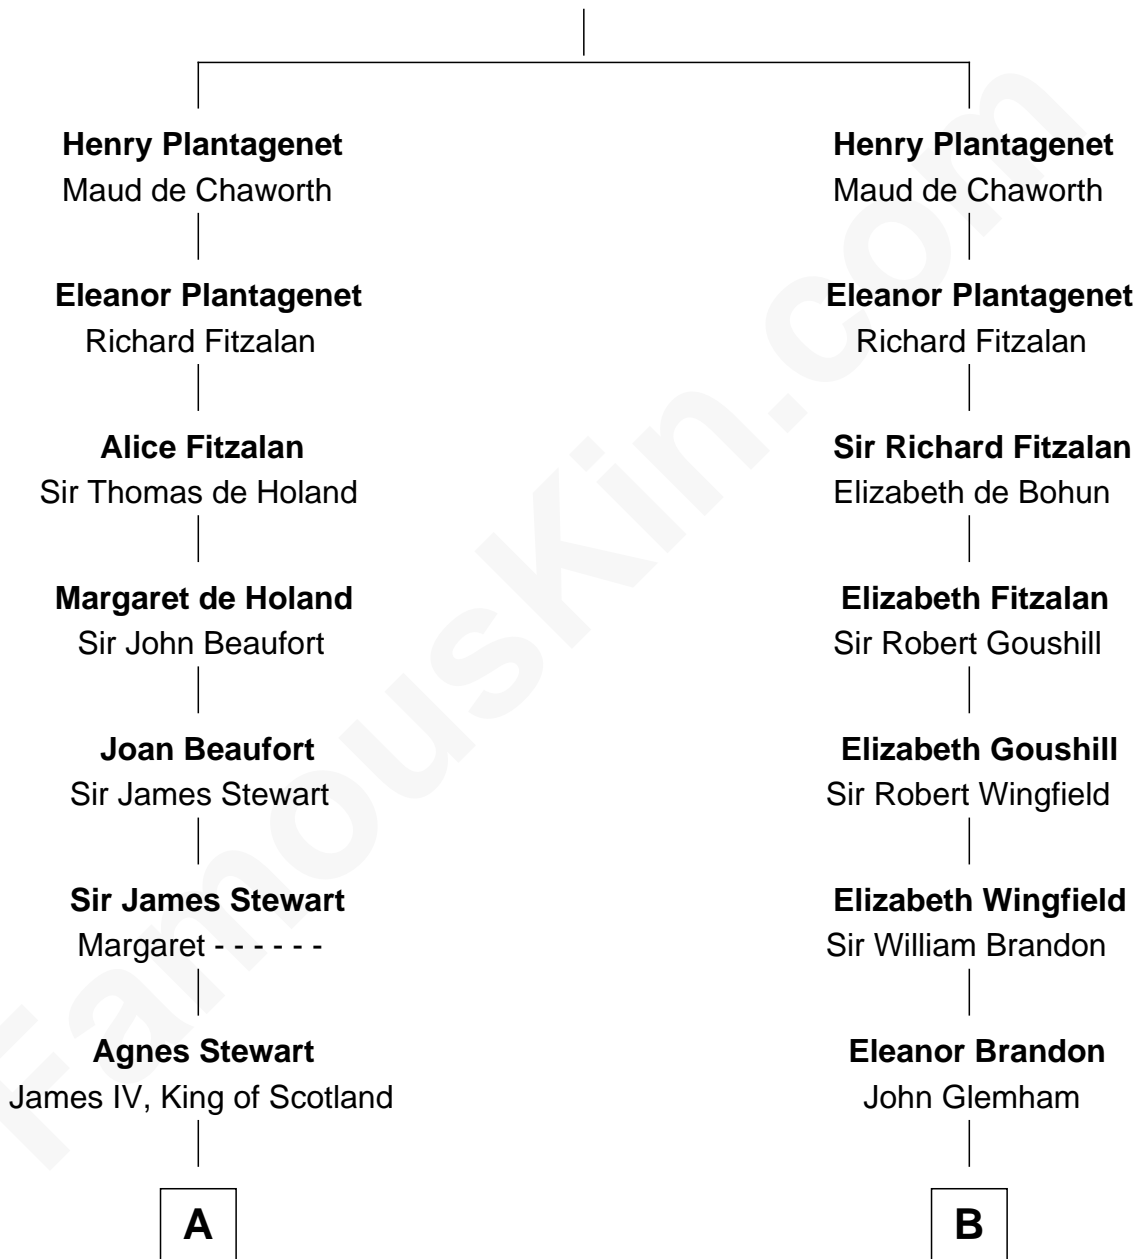

FamousKin.com

Relationship Chart of

Howard Dean

79th Governor of Vermont

19th cousin 2 times removed of

Franklin D. Roosevelt

32nd U.S. President

Edmund Plantagenet

Blanche of Artois

C

James William Maitland

Agnes Jane O'Reilly

Thomas A. Maitland

Helen Abby Van Voorhis

James William Maitland

Sylvia Wigglesworth