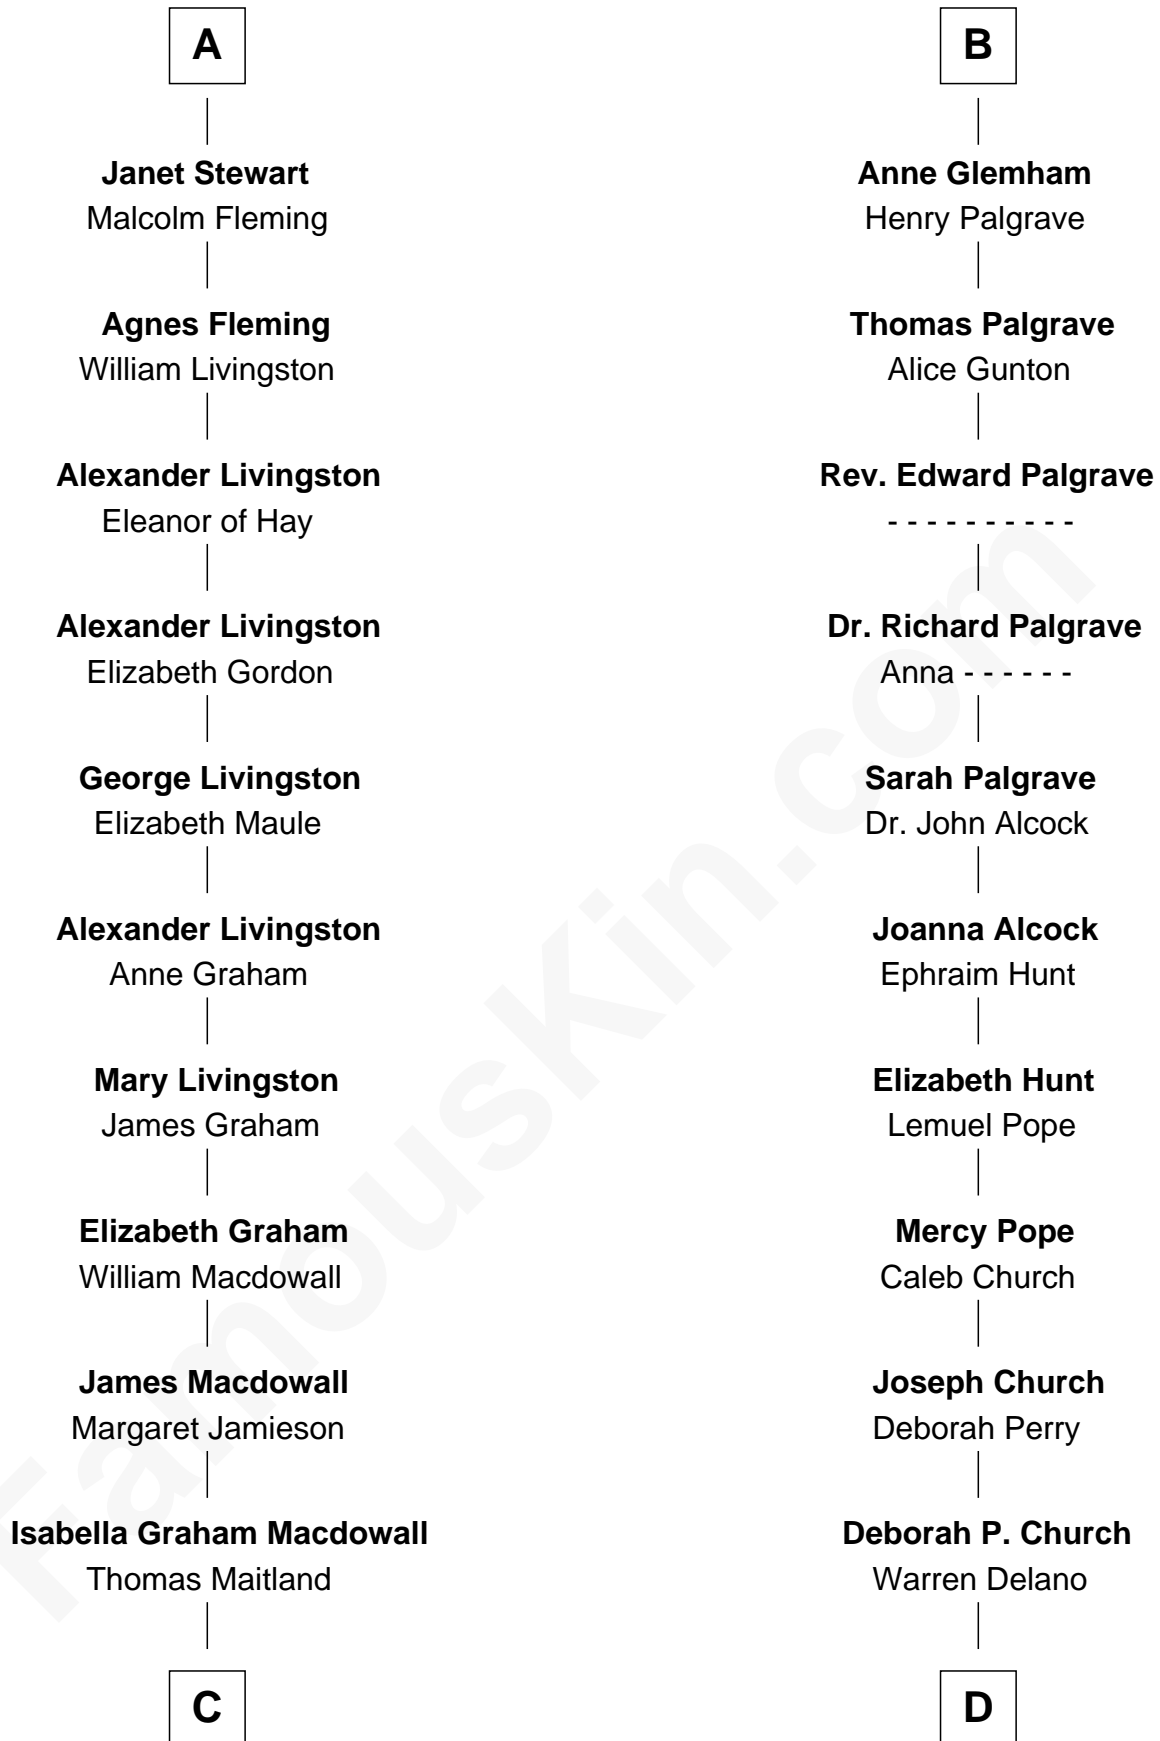

FamousKin.com

Relationship Chart of

Howard Dean

79th Governor of Vermont

19th cousin 2 times removed of

Franklin D. Roosevelt

32nd U.S. President

Edmund Plantagenet

Blanche of Artois

C

James William Maitland

Agnes Jane O'Reilly

Thomas A. Maitland

Helen Abby Van Voorhis

James William Maitland

Sylvia Wigglesworth

Andrea Belden Maitland

Howard Brush Dean

Howard Dean

79th Governor of Vermont

D

Warren Delano

Catharine Robbins Lyman

Sara Delano