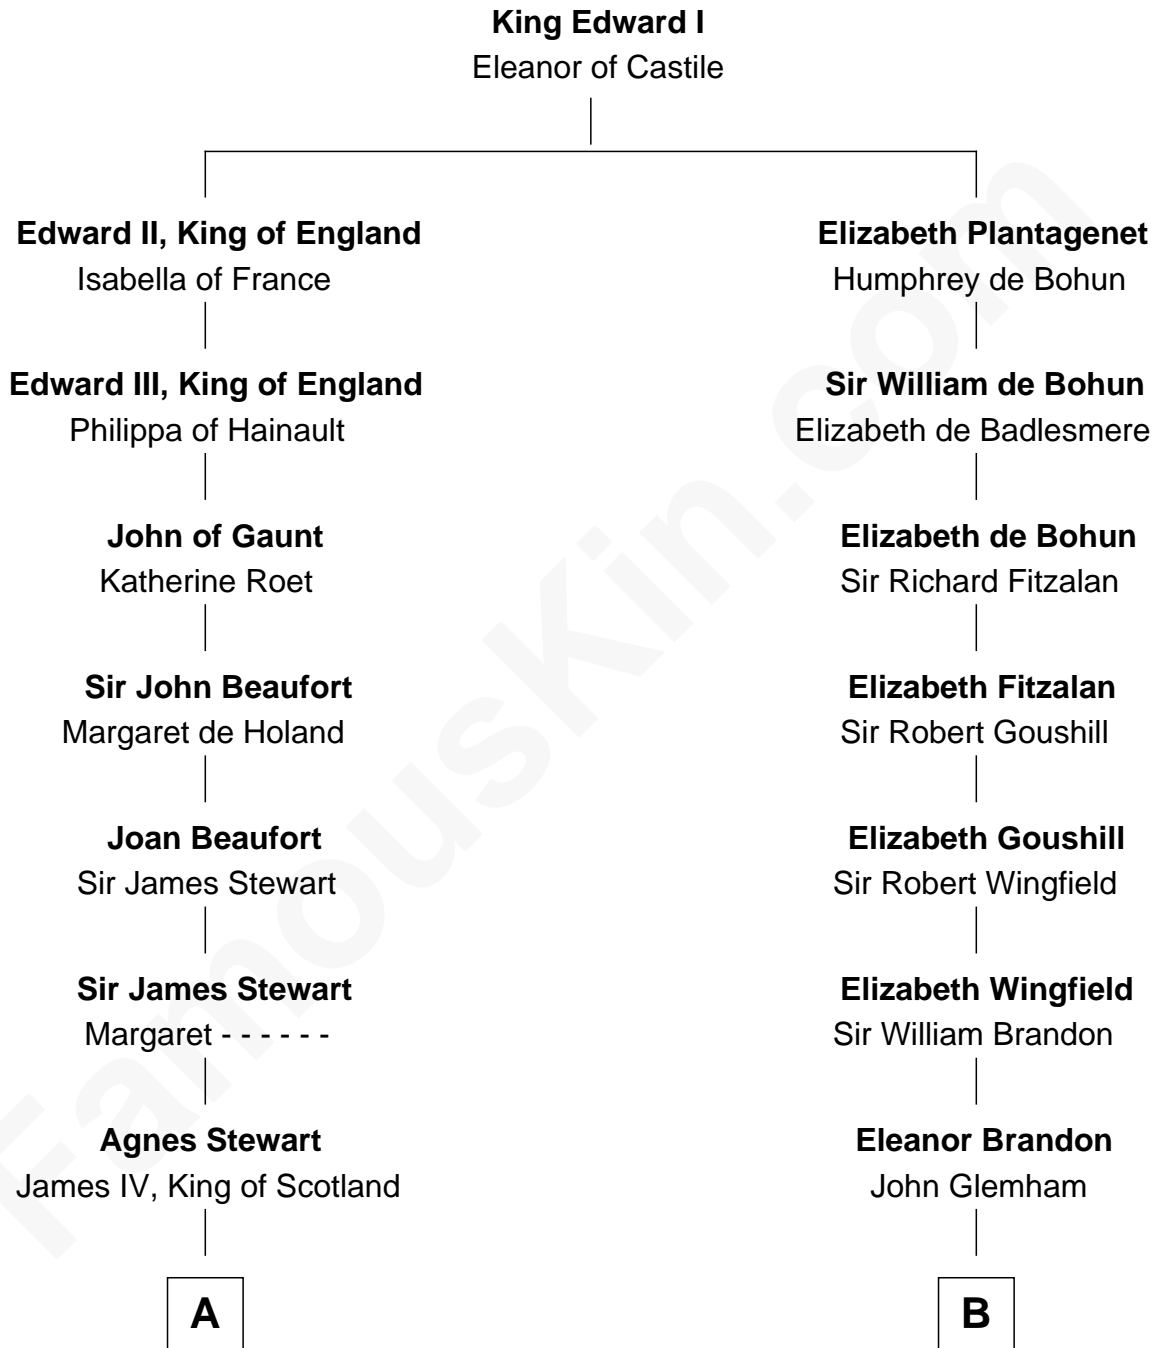

# FamousKin.com Relationship Chart of

**Howard Dean**

*79th Governor of Vermont*

19th cousin 2 times removed of

**Franklin D. Roosevelt**

*32nd U.S. President*

**C**

**James William Maitland**

Agnes Jane O'Reilly

**Thomas A. Maitland**

Helen Abby Van Voorhis

**James William Maitland**

Sylvia Wigglesworth

**Andrea Belden Maitland**

Howard Brush Dean

**Howard Dean**