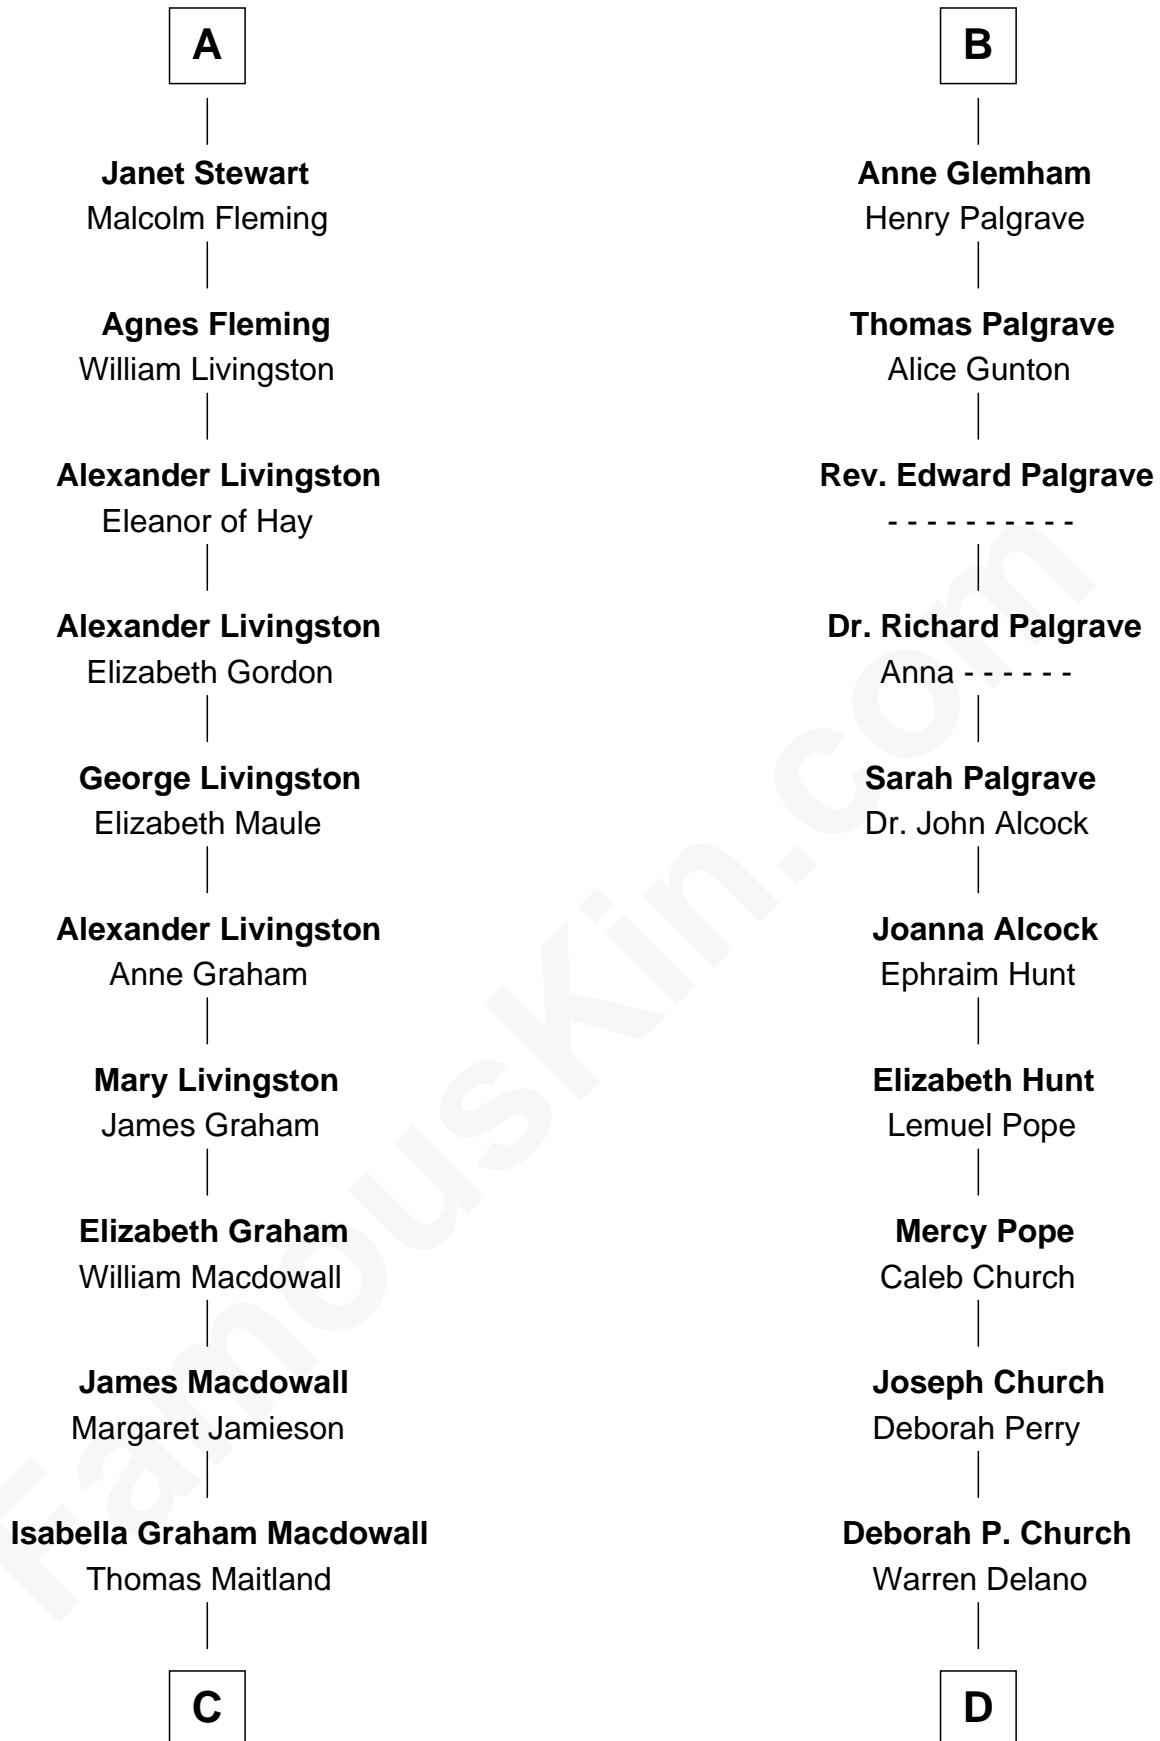

# FamousKin.com Relationship Chart of

**Howard Dean**

*79th Governor of Vermont*

19th cousin 2 times removed of

**Franklin D. Roosevelt**

*32nd U.S. President*

**C**

**James William Maitland**

Agnes Jane O'Reilly

**Thomas A. Maitland**

Helen Abby Van Voorhis

**James William Maitland**

Sylvia Wigglesworth

**Andrea Belden Maitland**

Howard Brush Dean

**Howard Dean**