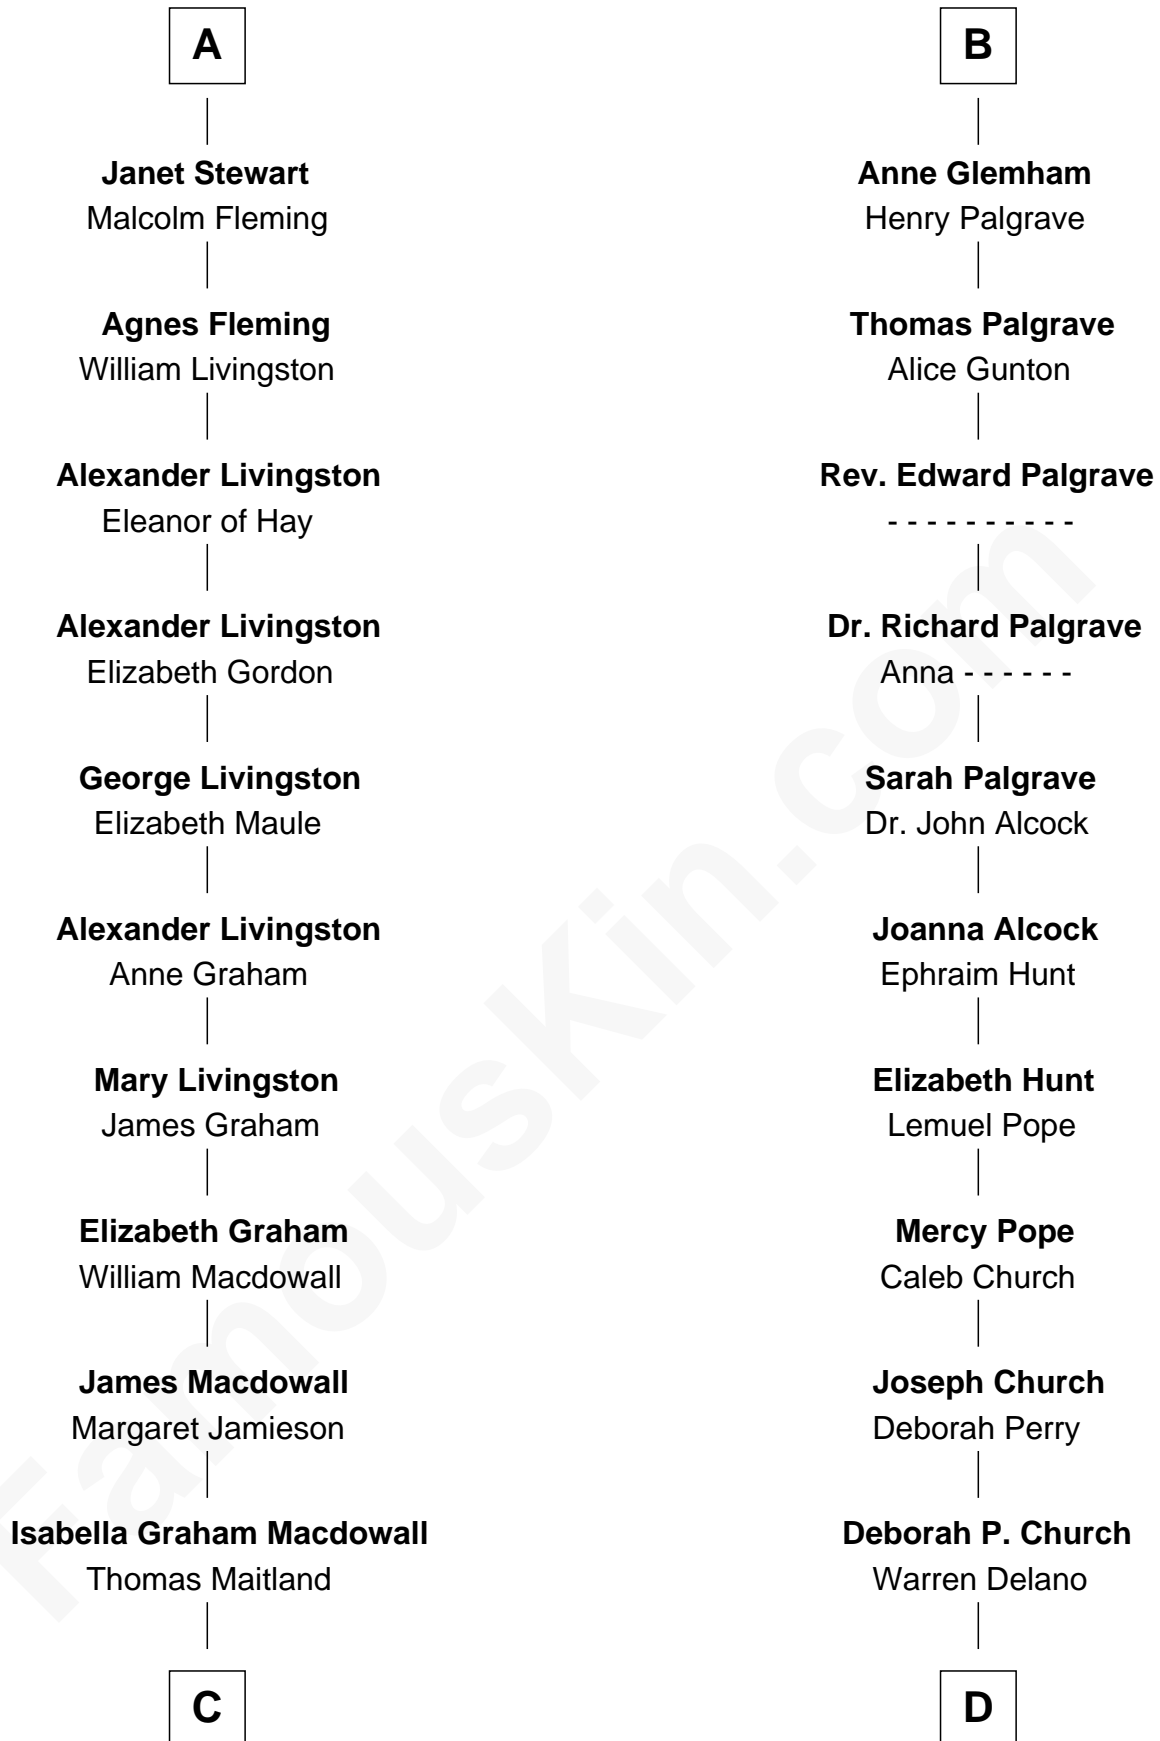

### Howard Dean

*79th Governor of Vermont*

19th cousin 2 times removed of

### Franklin D. Roosevelt

*32nd U.S. President*

**Sir Patrick de Chaworth**

Isabella de Beauchamp

**C**

**James William Maitland**

Agnes Jane O'Reilly

**Thomas A. Maitland**

Helen Abby Van Voorhis

**James William Maitland**

Sylvia Wigglesworth

**Andrea Belden Maitland**

Howard Brush Dean

**Howard Dean**

*79th Governor of Vermont*

**D**

**Warren Delano**

Catharine Robbins Lyman

**Sara Delano**

James Roosevelt

**Franklin D. Roosevelt**

*32nd U.S. President*