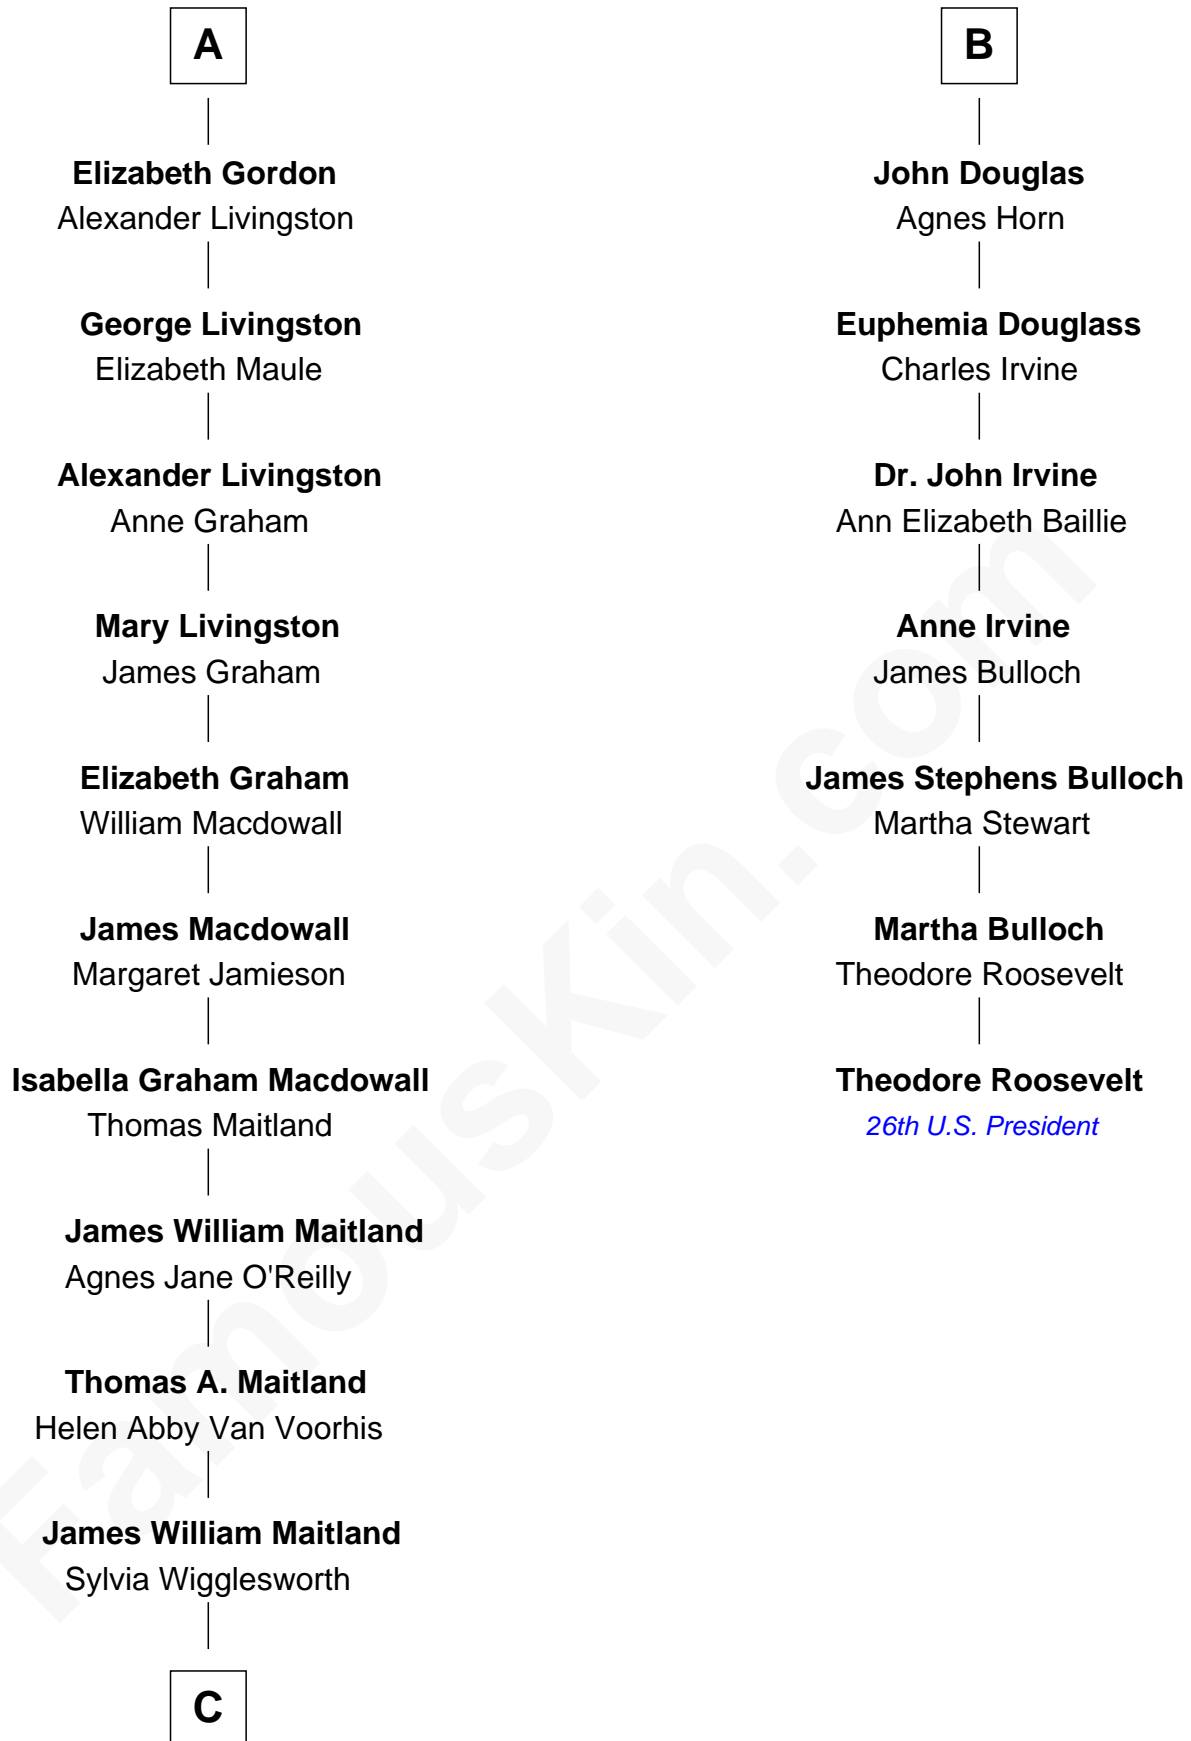

FamousKin.com Relationship Chart of

Howard Dean

79th Governor of Vermont

13th cousin 5 times removed of

Theodore Roosevelt

26th U.S. President

James Douglas

Joan Stewart

C

Andrea Belden Maitland

Howard Brush Dean

Howard Dean

79th Governor of Vermont

FamousKin.com

Howard Dean photo by [John Hoke](#) (CC BY-SA 2.0)