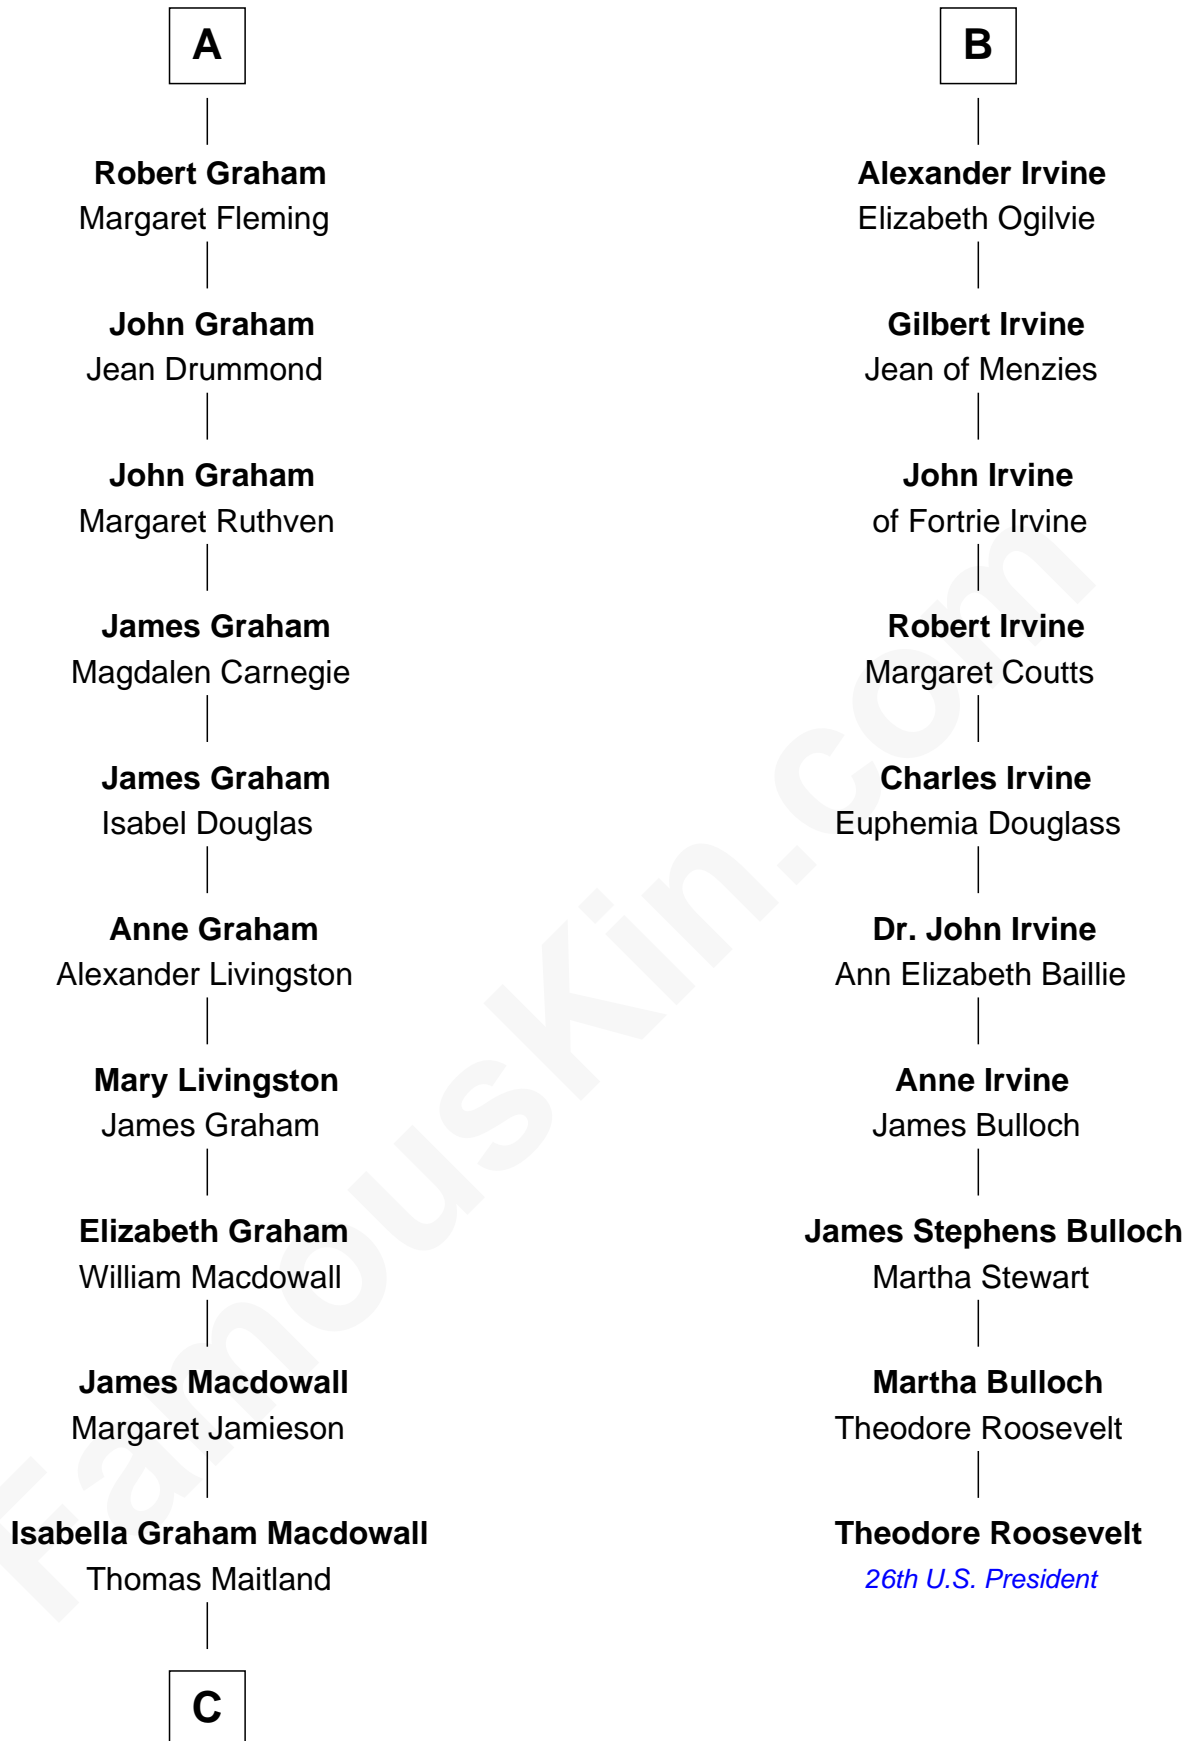

FamousKin.com Relationship Chart of

Howard Dean

79th Governor of Vermont

16th cousin 5 times removed of

Theodore Roosevelt

26th U.S. President

Sir Alexander Lindsay

C

—
James William Maitland

Agnes Jane O'Reilly

—
Thomas A. Maitland

Helen Abby Van Voorhis

—
James William Maitland

Sylvia Wigglesworth

—
Andrea Belden Maitland

Howard Brush Dean