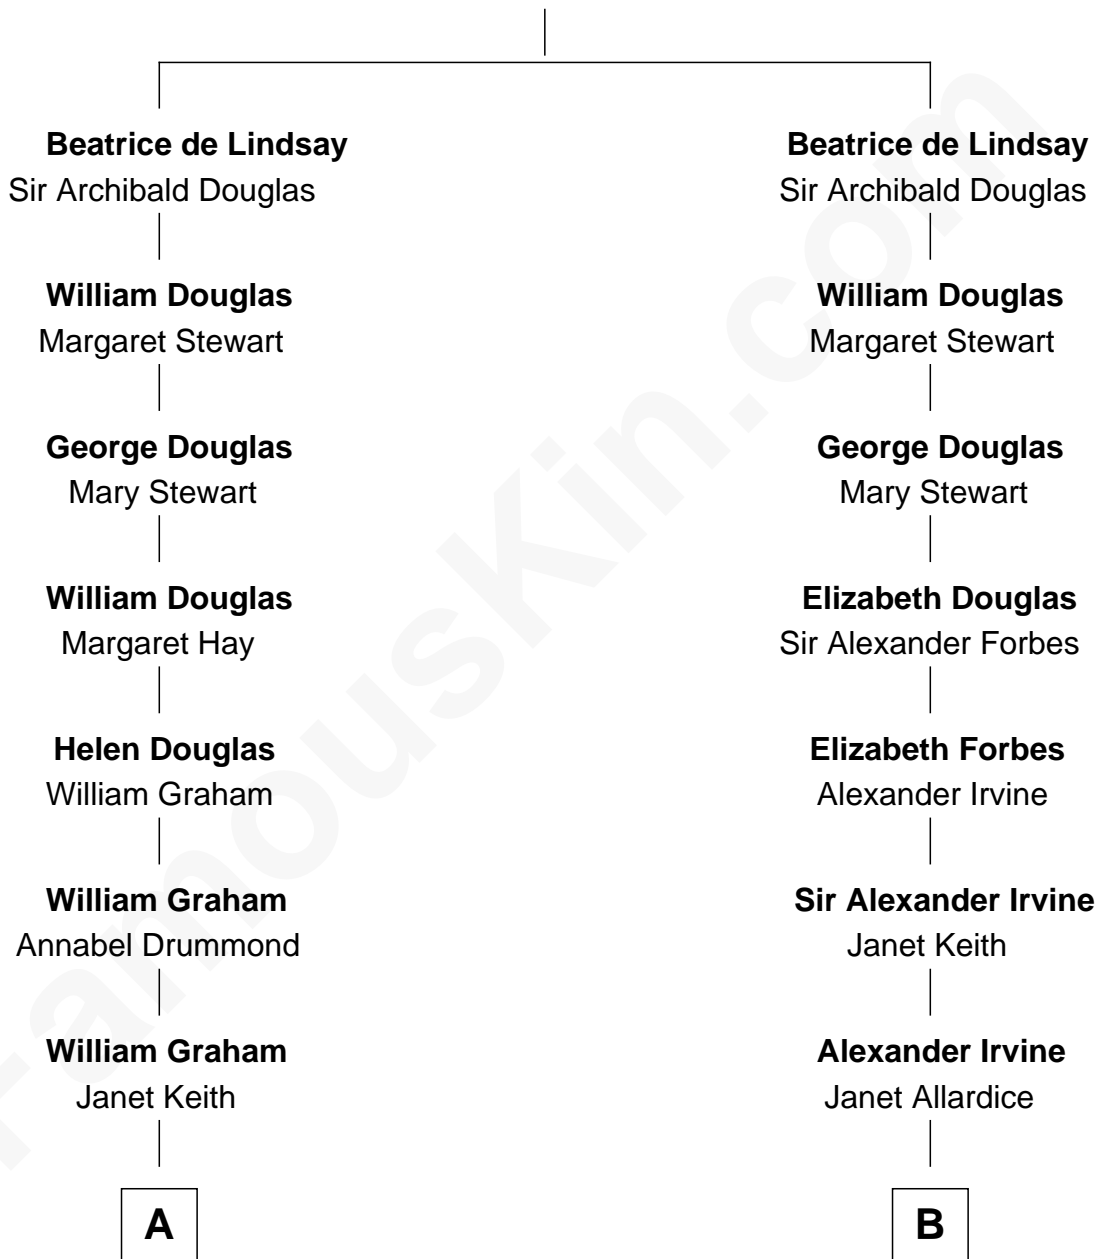

FamousKin.com Relationship Chart of

Howard Dean

79th Governor of Vermont

16th cousin 5 times removed of

Theodore Roosevelt

26th U.S. President

Sir Alexander Lindsay

C

—
James William Maitland

Agnes Jane O'Reilly

—
Thomas A. Maitland

Helen Abby Van Voorhis

—
James William Maitland

Sylvia Wigglesworth

—
Andrea Belden Maitland

Howard Brush Dean