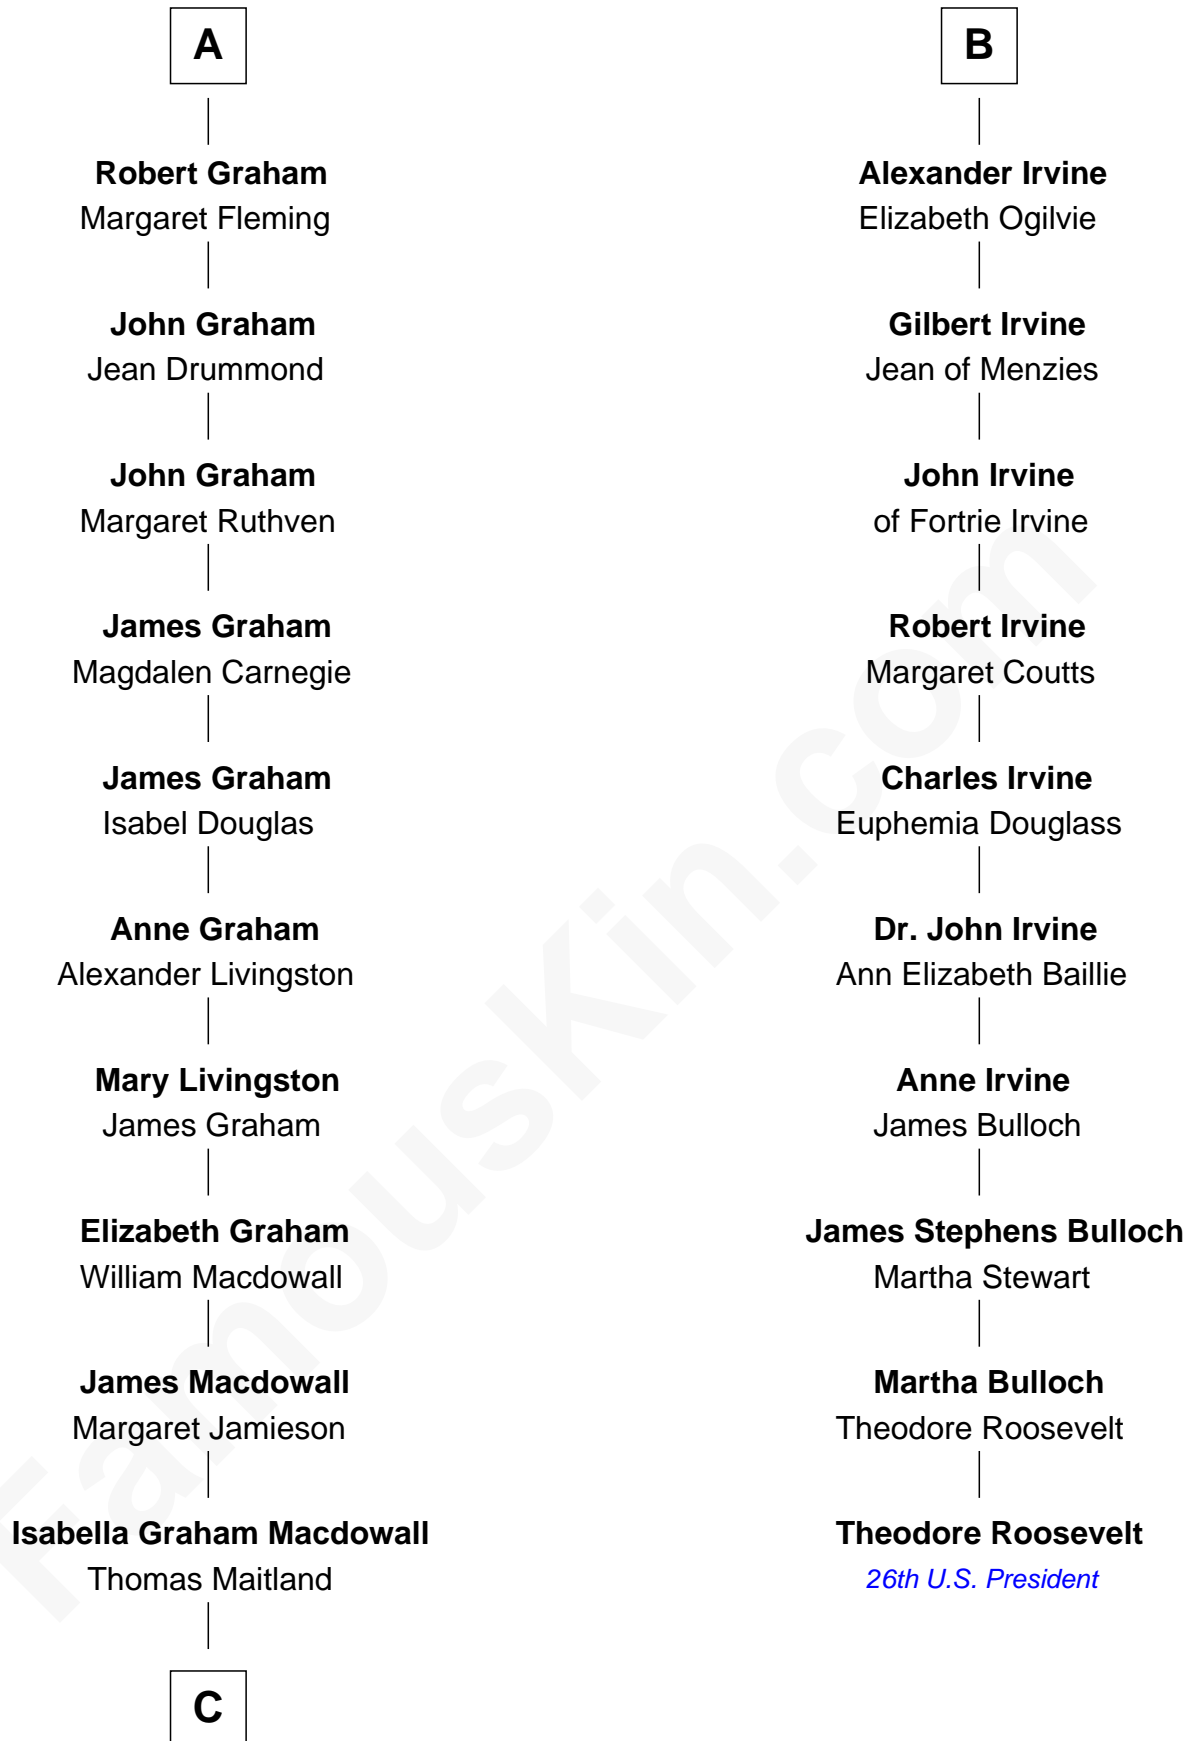

FamousKin.com

Relationship Chart of

Howard Dean

79th Governor of Vermont

16th cousin 5 times removed of

Theodore Roosevelt

26th U.S. President

Sir William Douglas

Sir Archibald Douglas

Beatrice de Lindsay

William Douglas

Margaret Stewart

George Douglas

Mary Stewart

Elizabeth Douglas

Sir Alexander Forbes

Elizabeth Forbes

Alexander Irvine

Sir Alexander Irvine

Janet Keith

Alexander Irvine

Janet Allardice

B

C

—
James William Maitland

Agnes Jane O'Reilly

—
Thomas A. Maitland

Helen Abby Van Voorhis

—
James William Maitland

Sylvia Wigglesworth

—
Andrea Belden Maitland

Howard Brush Dean