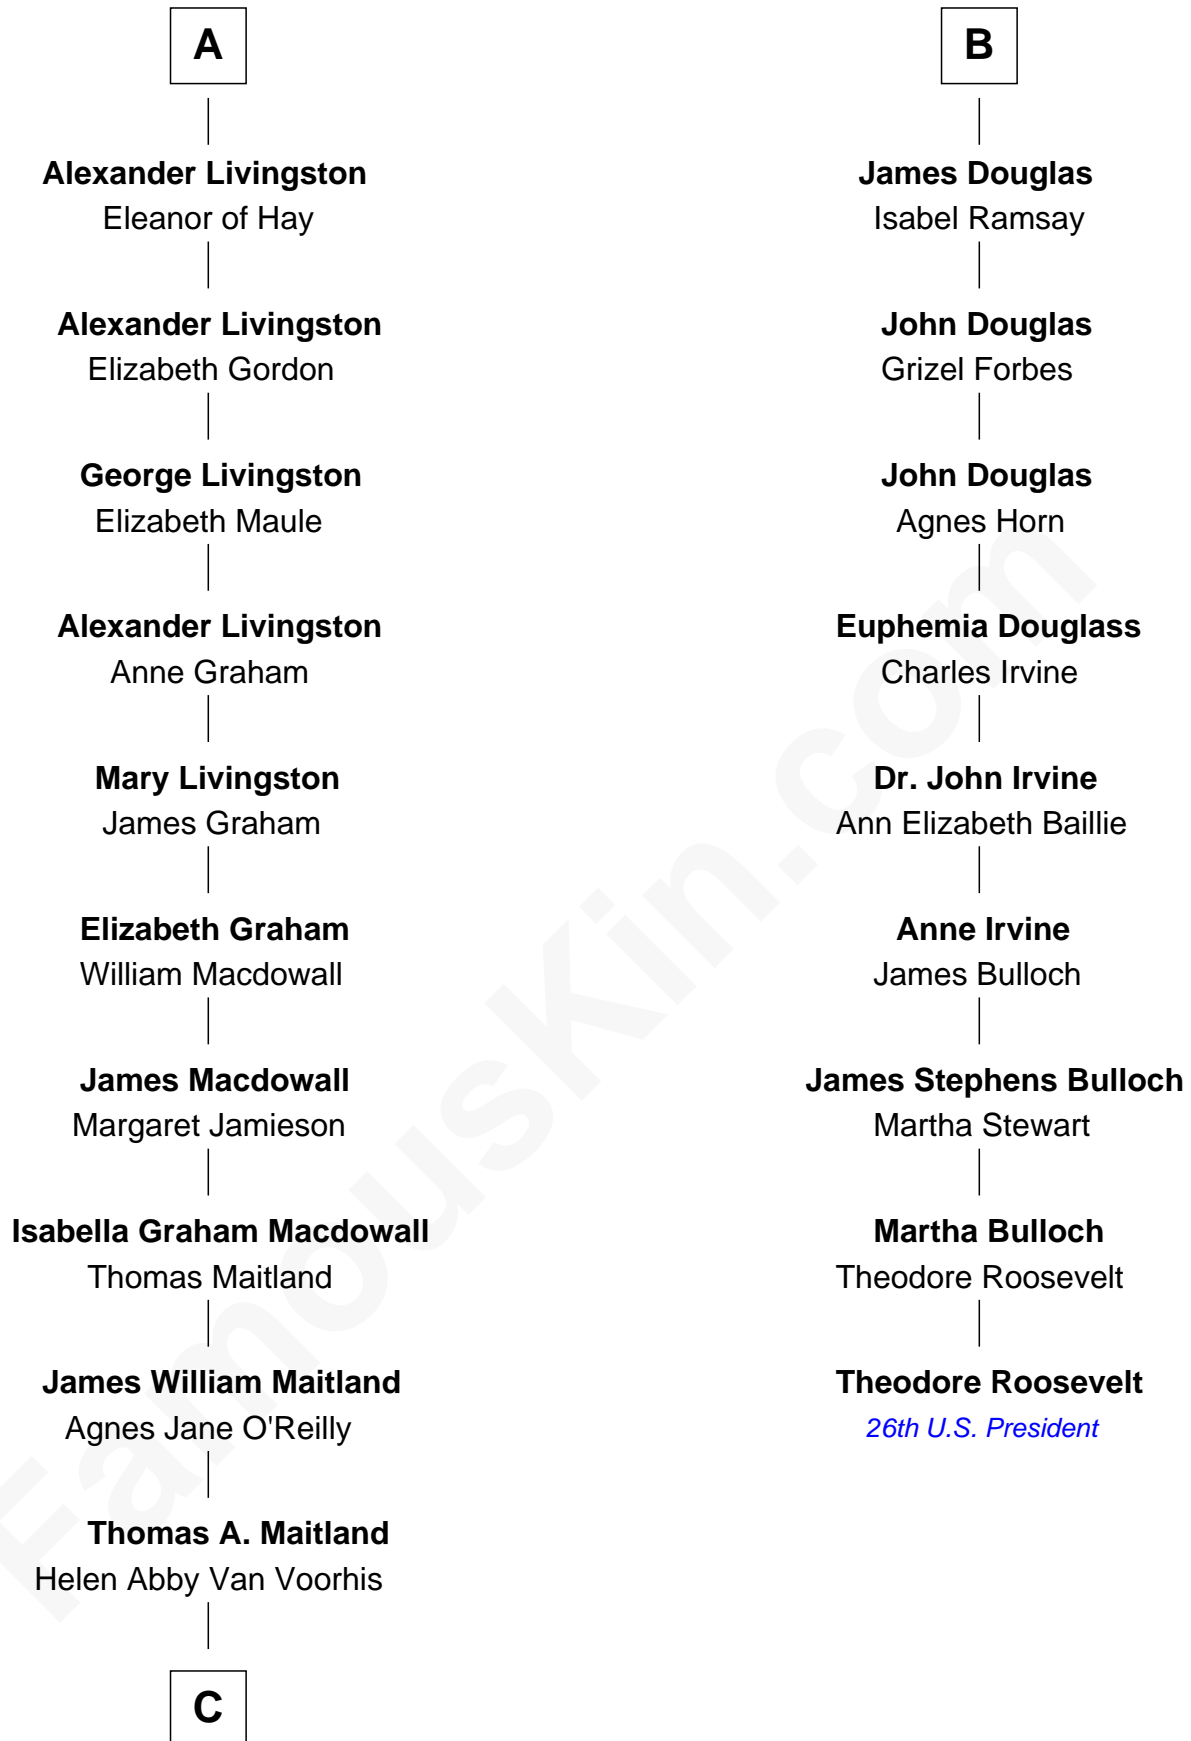

FamousKin.com Relationship Chart of

Howard Dean

79th Governor of Vermont

15th cousin 4 times removed of

Theodore Roosevelt

26th U.S. President

Sir David Lindsay
Elizabeth Stewart

Sir Alexander Lindsay

John Fleming

Malcolm Fleming

Janet Stewart

Agnes Fleming

William Livingston

A

Marjory Lindsay

Sir William Douglas

Sir Henry Douglas

Elizabeth Erskine

David Douglas

Janet of Fettercairn

James Douglas

- - - - -

Arthur Douglas

Janet Auchinleck

John Douglas

Giles Erskine

John Douglas

Mary Young

B

C

—
James William Maitland

Sylvia Wigglesworth