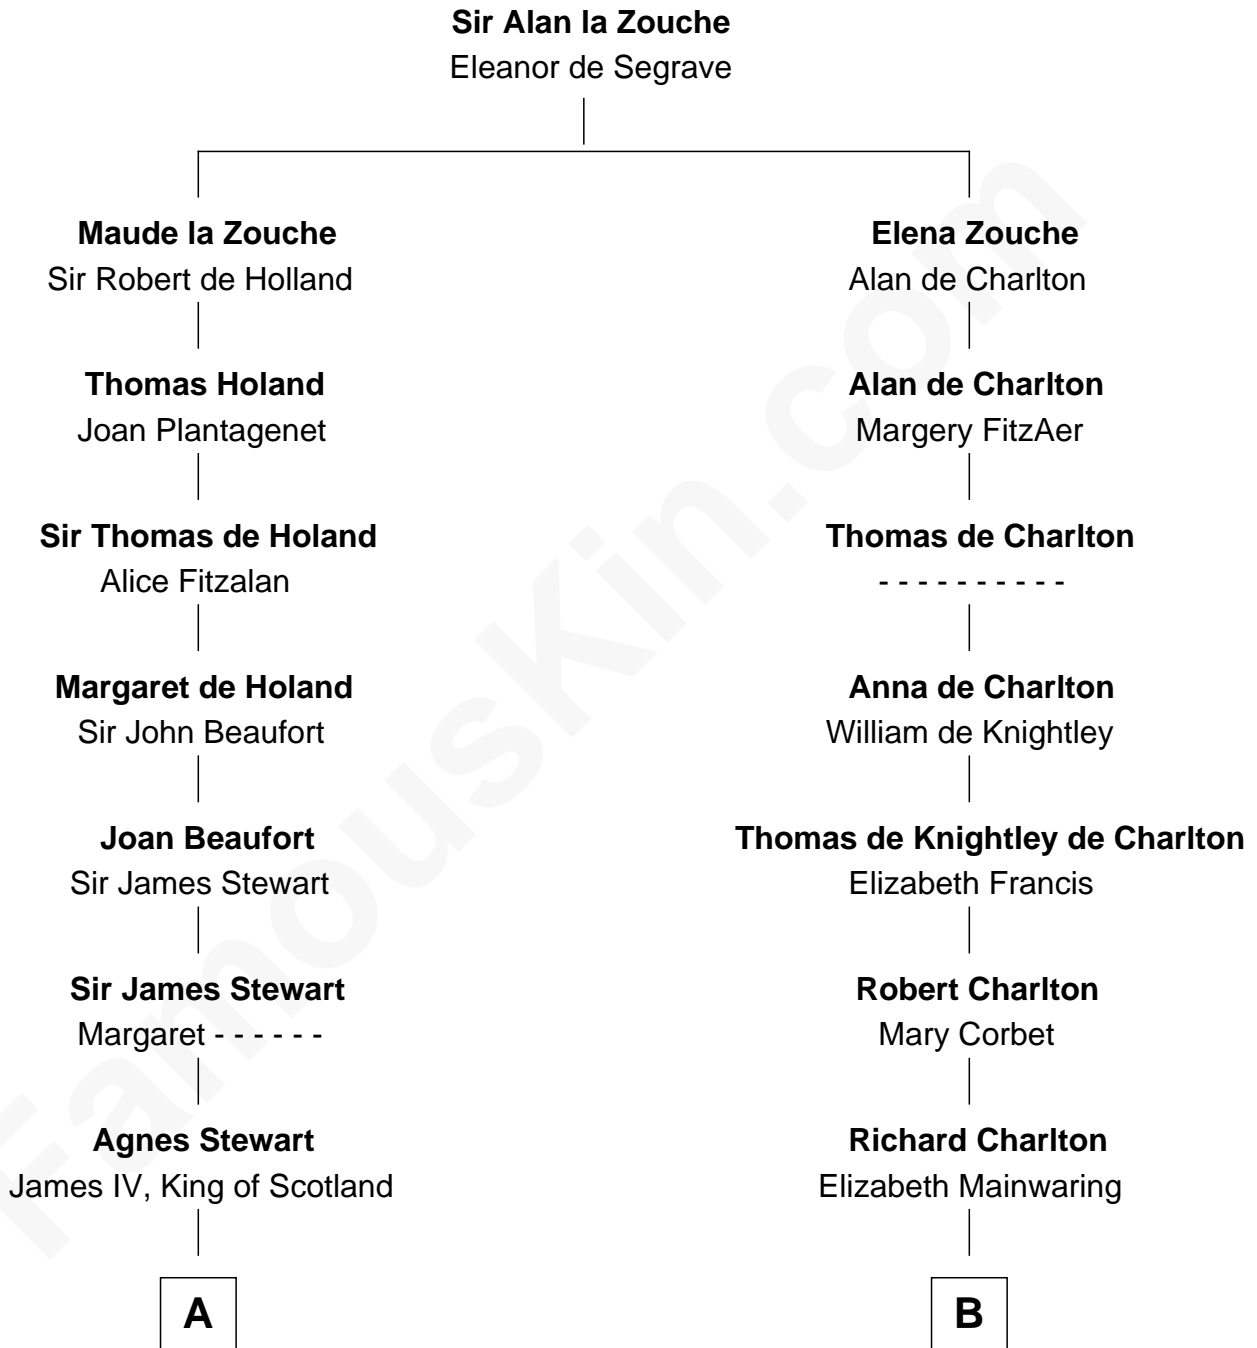

FamousKin.com

Relationship Chart of

Howard Dean

79th Governor of Vermont

20th cousin 1 time removed of

Alice (Lee) Roosevelt

First Wife of President Theodore Roosevelt

C

James William Maitland

Agnes Jane O'Reilly

Thomas A. Maitland

Helen Abby Van Voorhis

James William Maitland

Sylvia Wigglesworth

Andrea Belden Maitland

Howard Brush Dean

Caroline Watts Haskell

Alice (Lee) Roosevelt

Wife of President Theodore Roosevelt