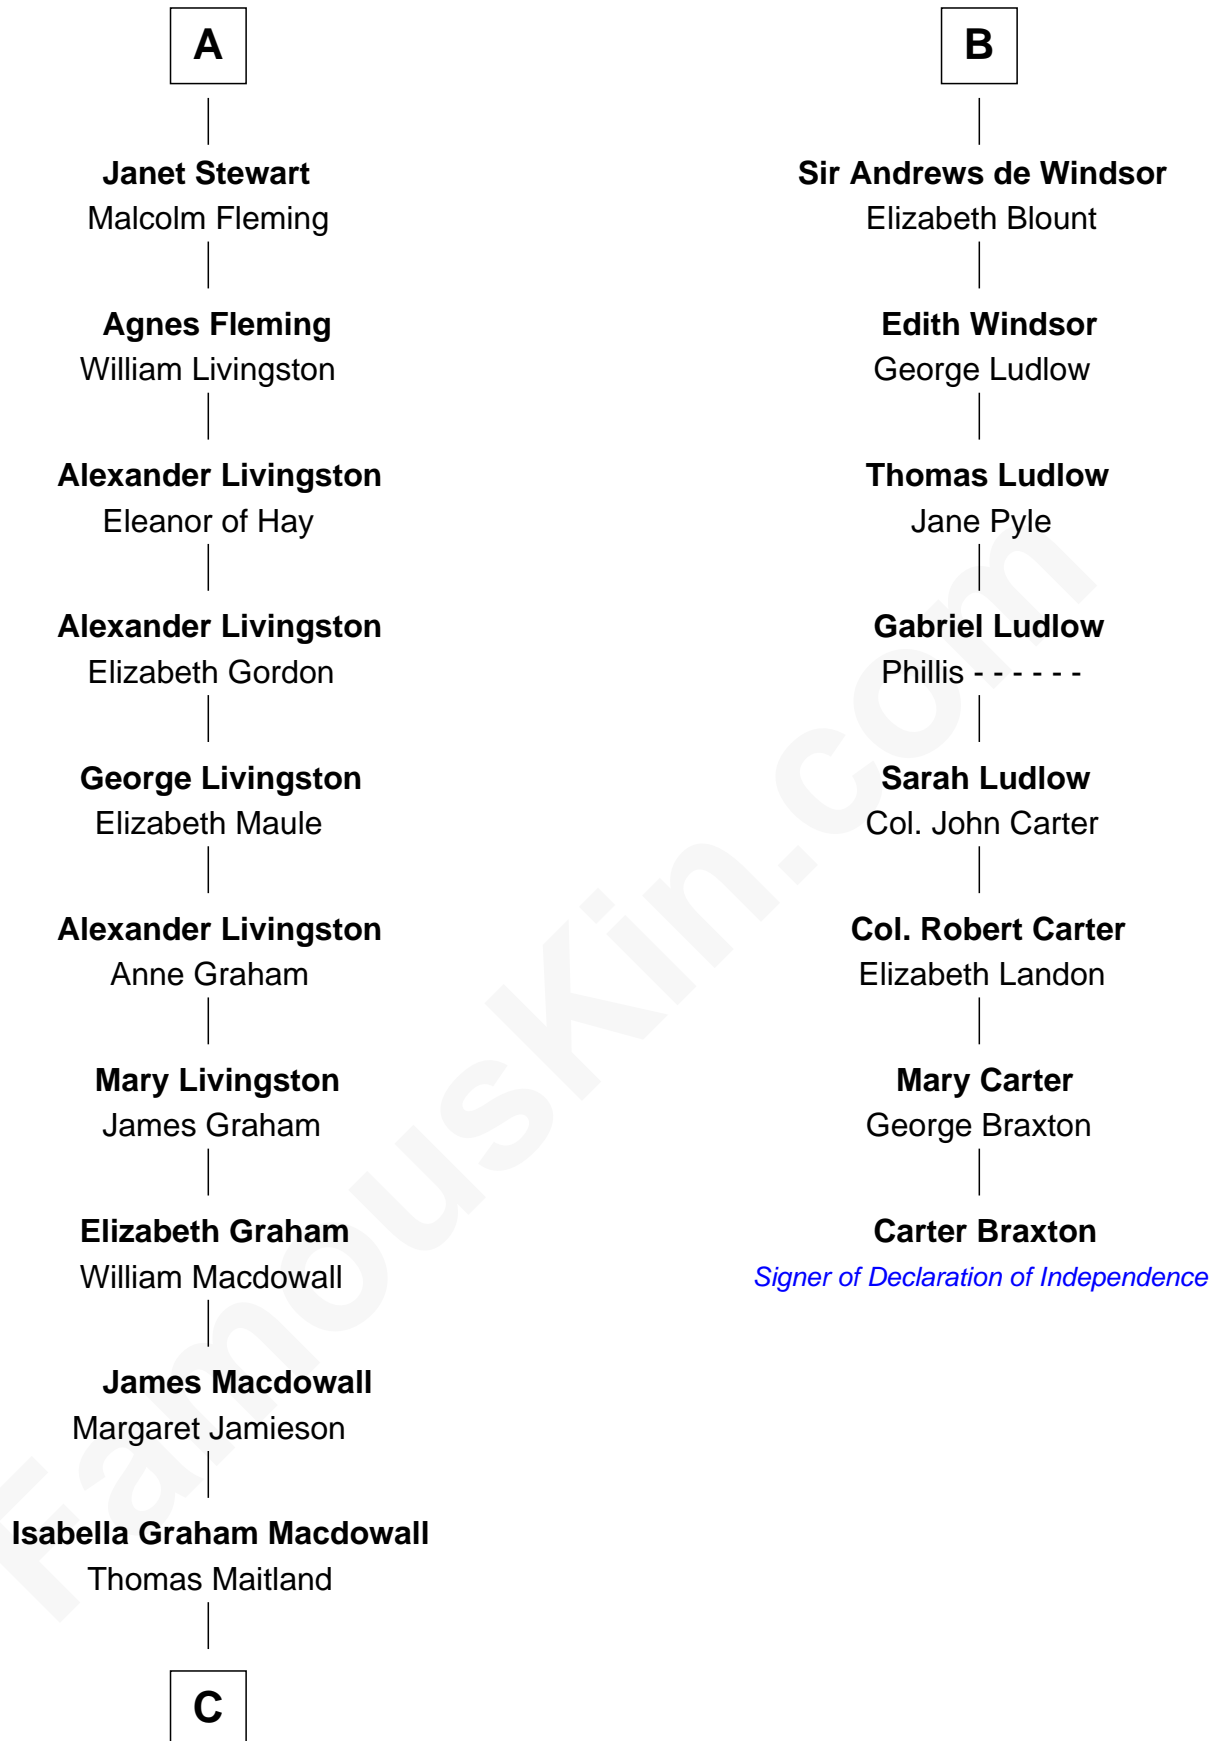

FamousKin.com Relationship Chart of

Howard Dean

79th Governor of Vermont

14th cousin 7 times removed of

Carter Braxton

Signer of the Declaration of Independence

C

—
James William Maitland

Agnes Jane O'Reilly

—
Thomas A. Maitland

Helen Abby Van Voorhis

—
James William Maitland

Sylvia Wigglesworth

—
Andrea Belden Maitland

Howard Brush Dean

—
Howard Dean