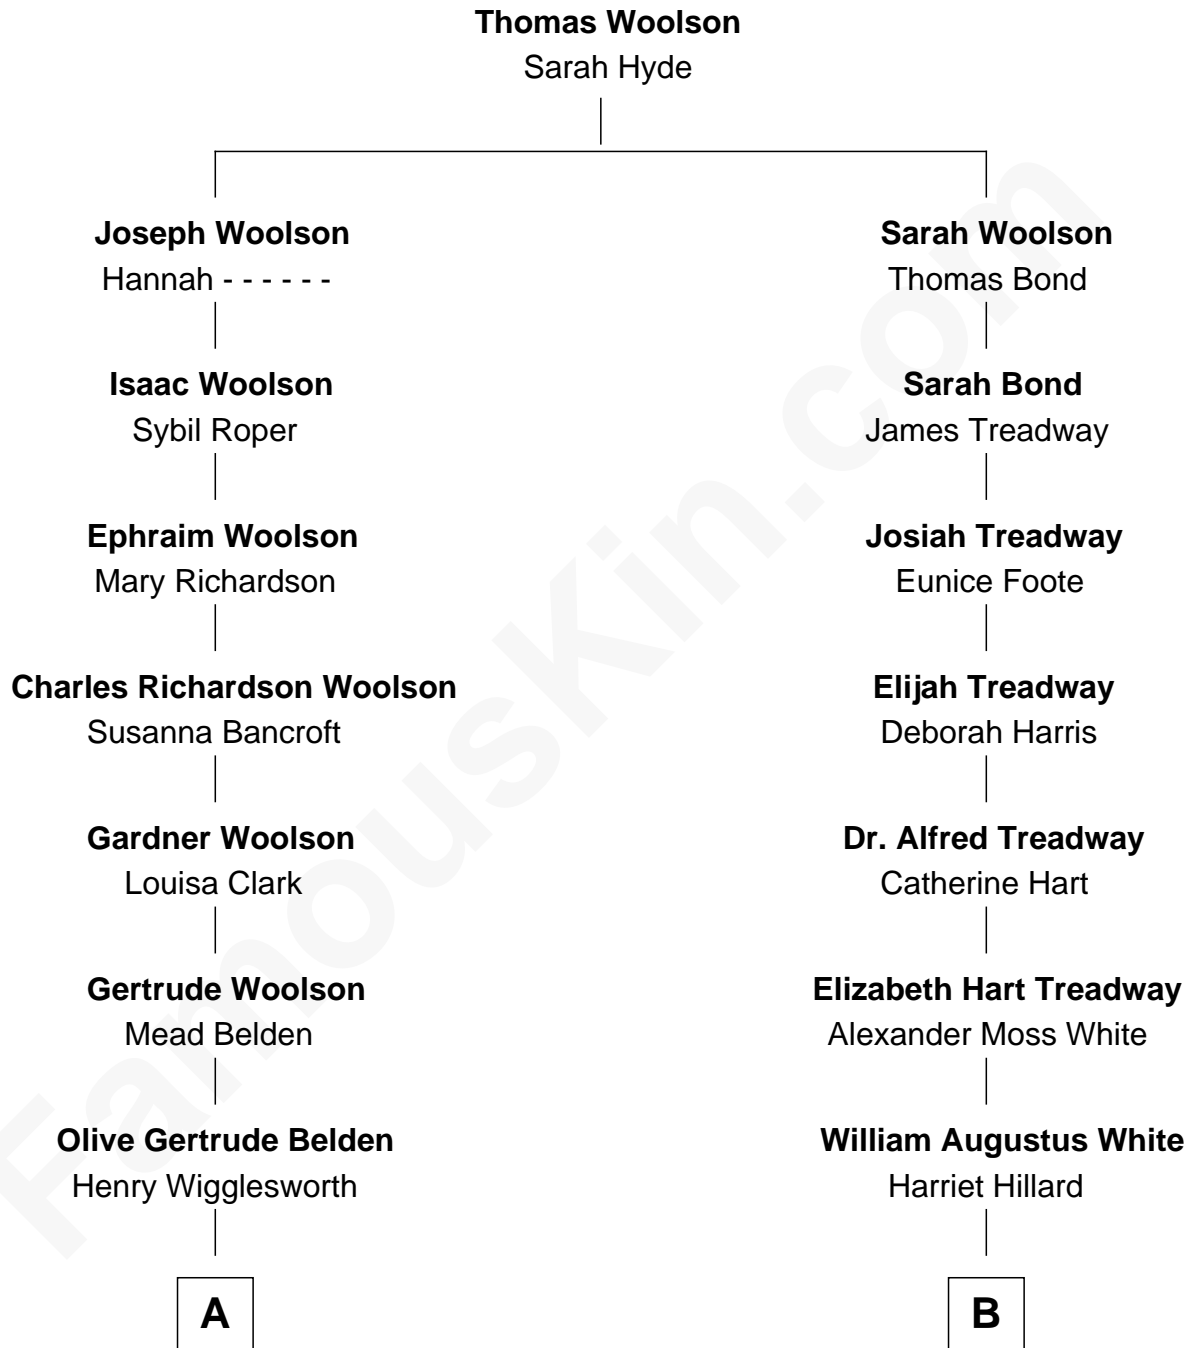

FamousKin.com Relationship Chart of

Howard Dean

79th Governor of Vermont

9th cousin of

Bill Weld

68th Governor of Massachusetts

A

Sylvia Wigglesworth
James William Maitland

Andrea Belden Maitland
Howard Brush Dean

Howard Dean
79th Governor of Vermont

B

Margaret Low White
Francis Minot Weld

David Weld
Mary Blake Nichols

Bill Weld
68th Governor of Massachusetts