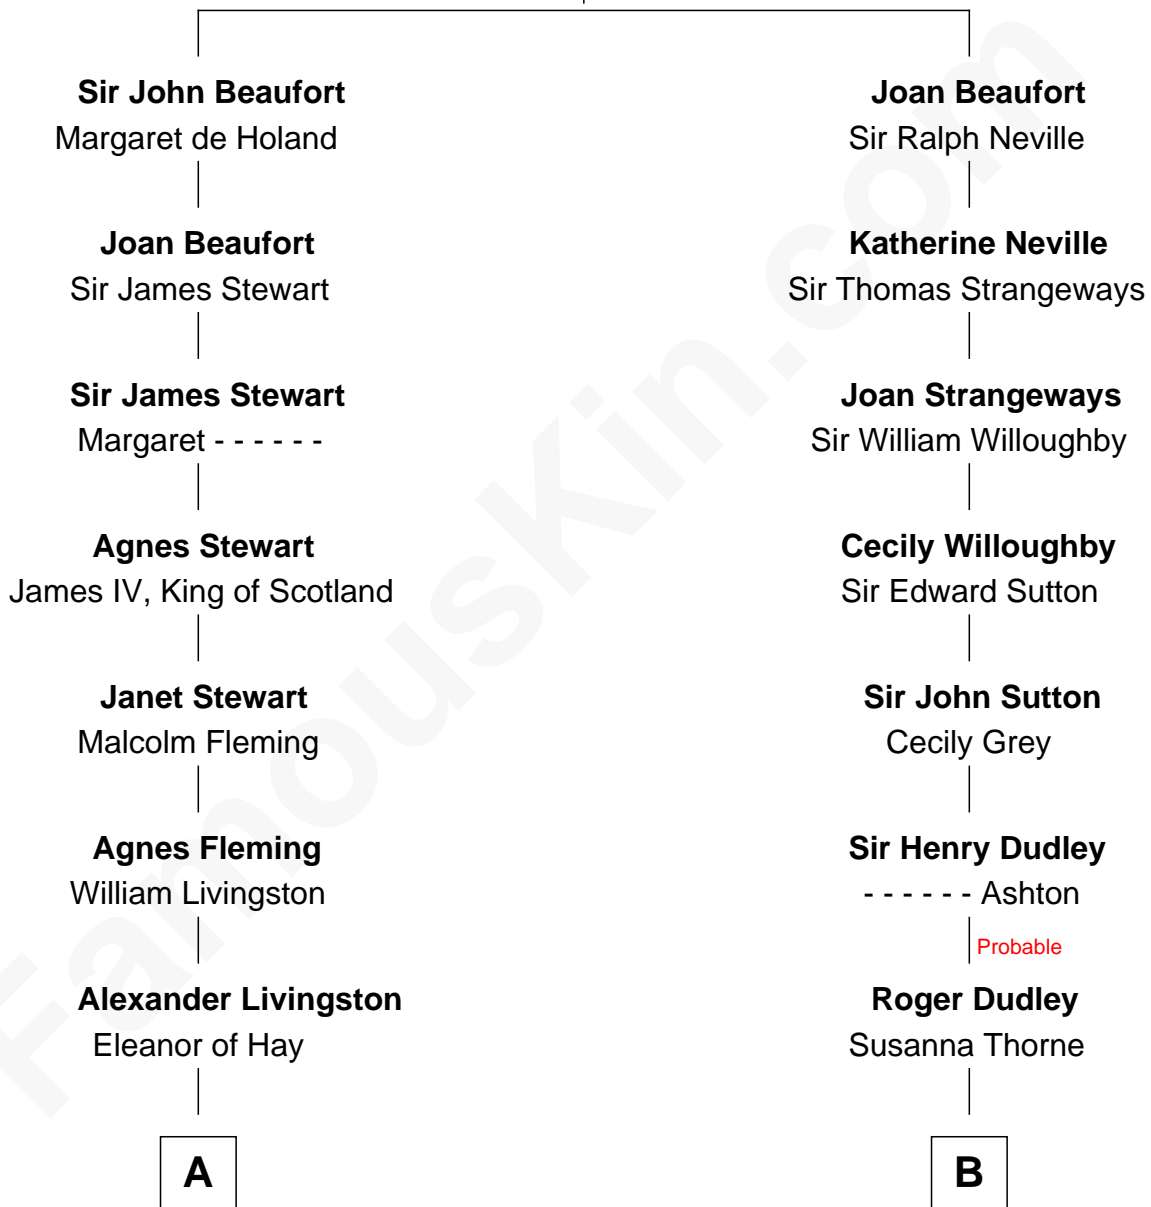

FamousKin.com Relationship Chart of

Howard Dean

79th Governor of Vermont

18th cousin of

Bill Weld

68th Governor of Massachusetts

John of Gaunt

Katherine Roet

C

Andrea Belden Maitland

Howard Brush Dean

Howard Dean

79th Governor of Vermont

D

David Weld

Mary Blake Nichols