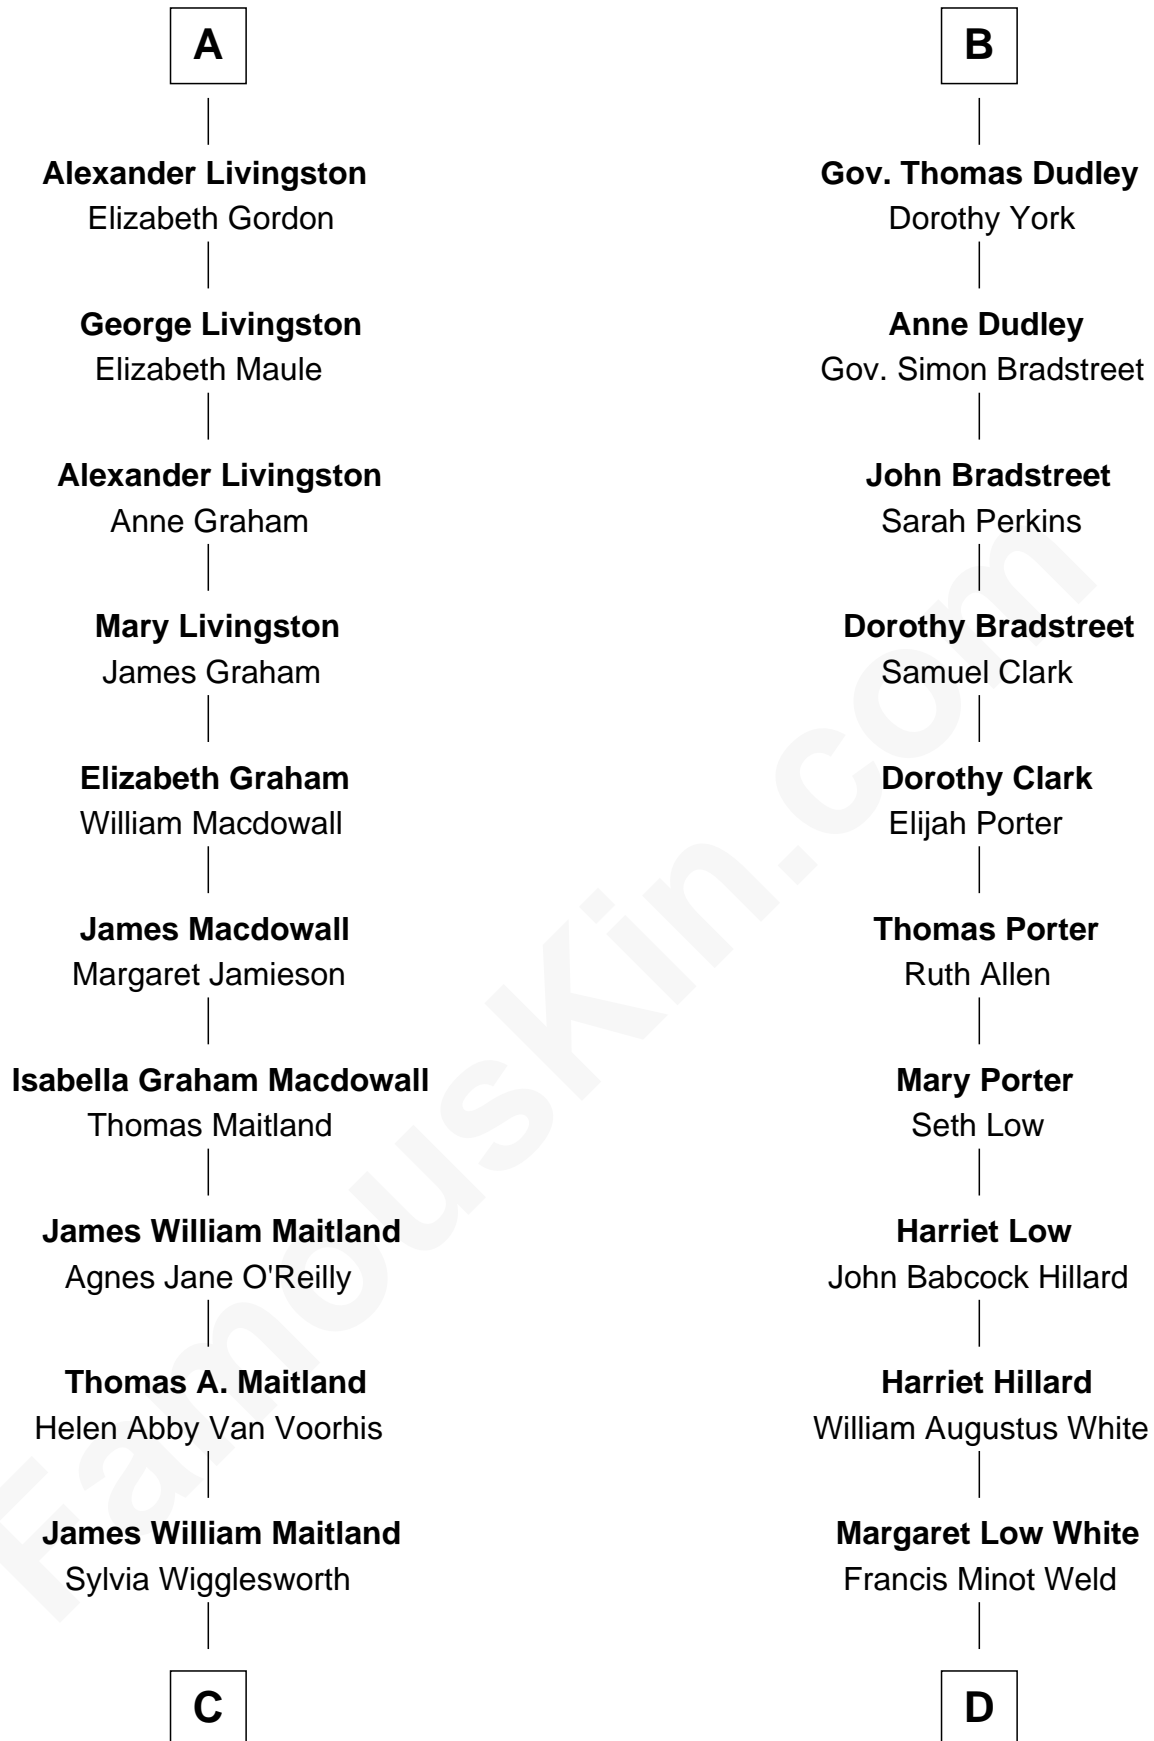

# FamousKin.com Relationship Chart of

**Howard Dean**

*79th Governor of Vermont*

18th cousin of

**Bill Weld**

*68th Governor of Massachusetts*

**Sir Thomas de Holand**

Alice Fitzalan

**C**

**Andrea Belden Maitland**

Howard Brush Dean

**Howard Dean**

*79th Governor of Vermont*

**D**

**David Weld**

Mary Blake Nichols