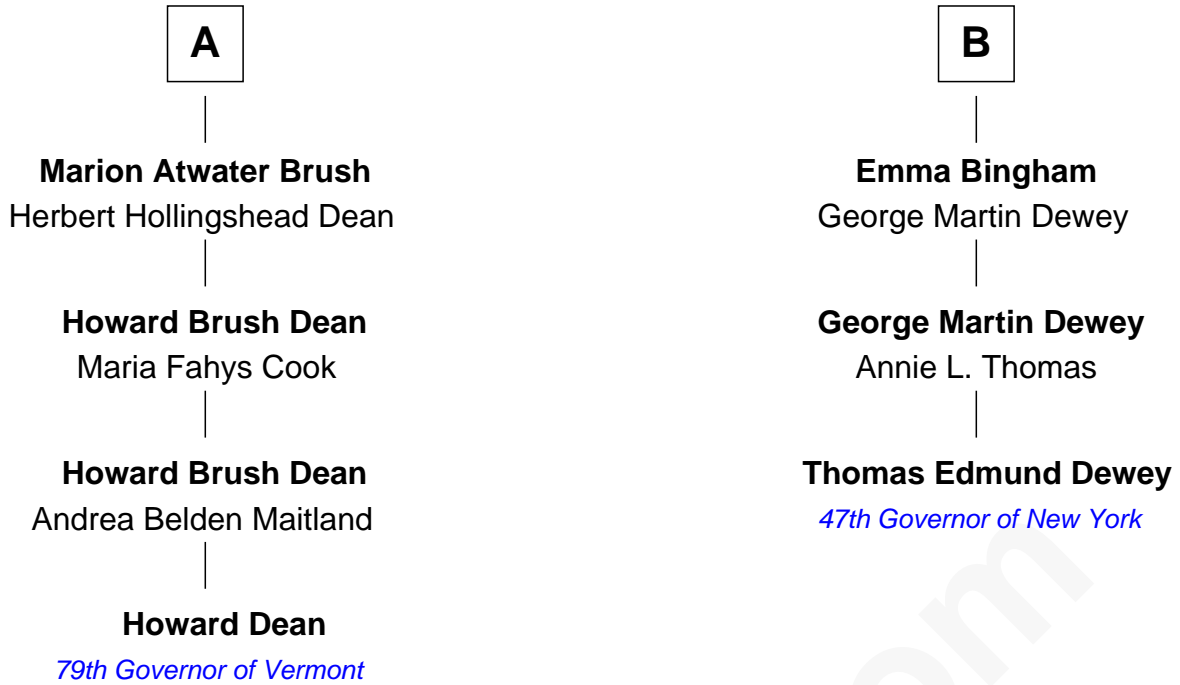

FamousKin.com Relationship Chart of

Howard Dean

79th Governor of Vermont

9th cousin 1 time removed of

Thomas Edmund Dewey

47th Governor of New York

Matthew Marvin

*with wife
Alice -----*

*with wife
Elizabeth -----*

FamousKin.com