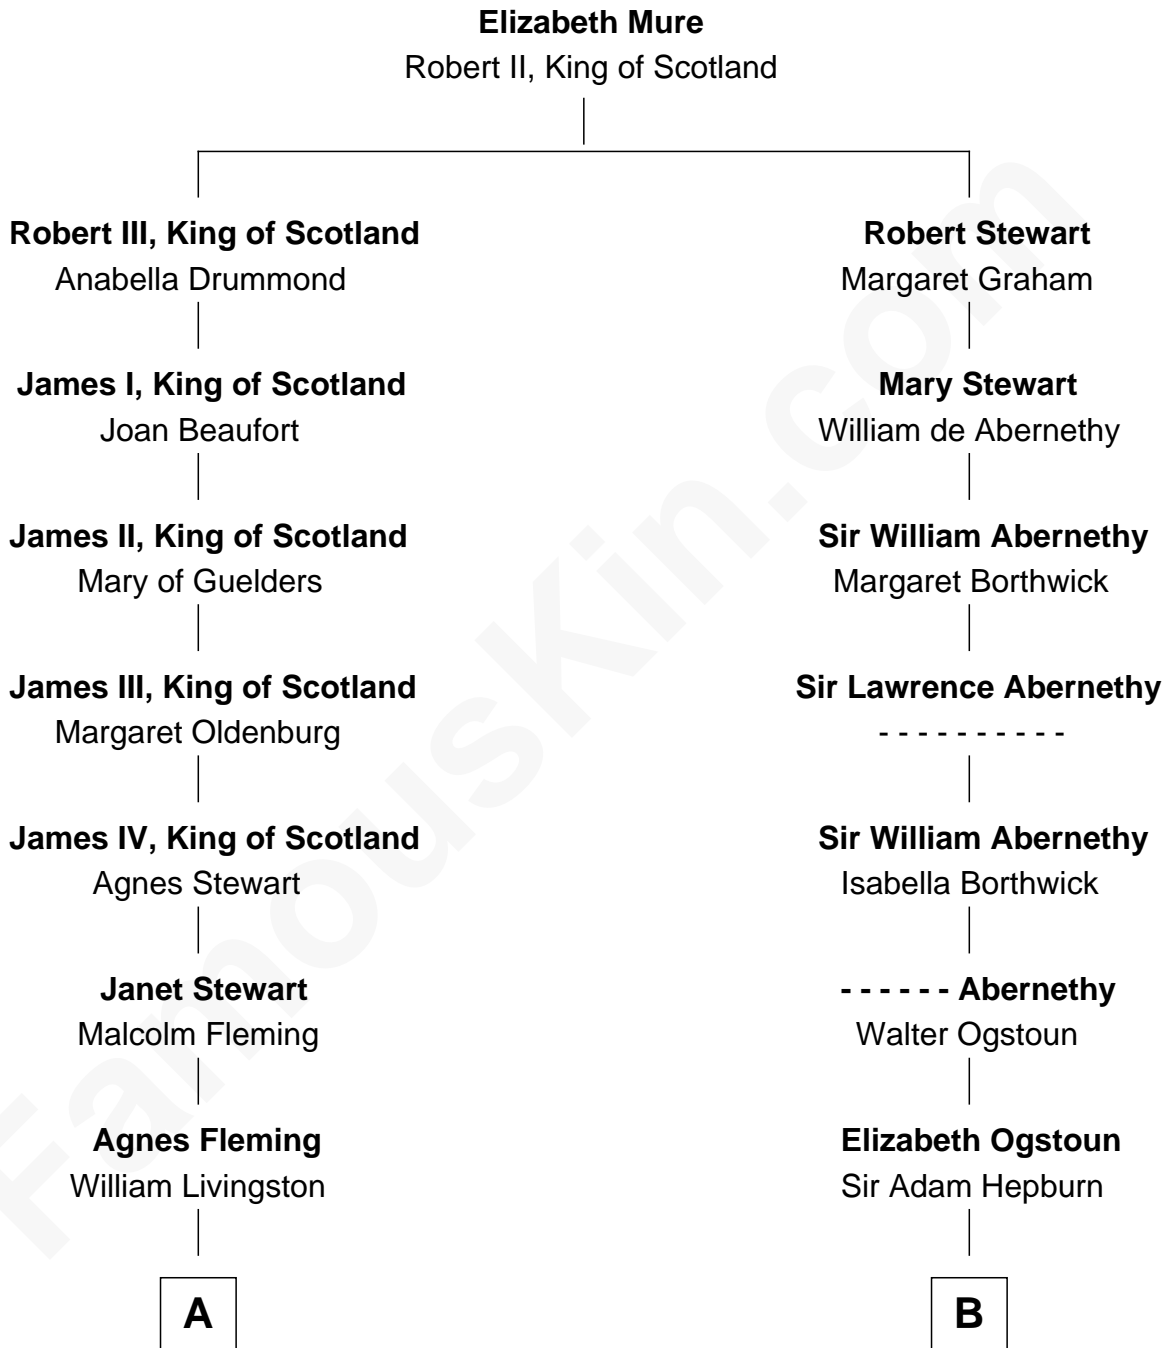

FamousKin.com

Relationship Chart of

Howard Dean

79th Governor of Vermont

14th cousin 5 times removed of

Philip Livingston

Signer of the Declaration of Independence