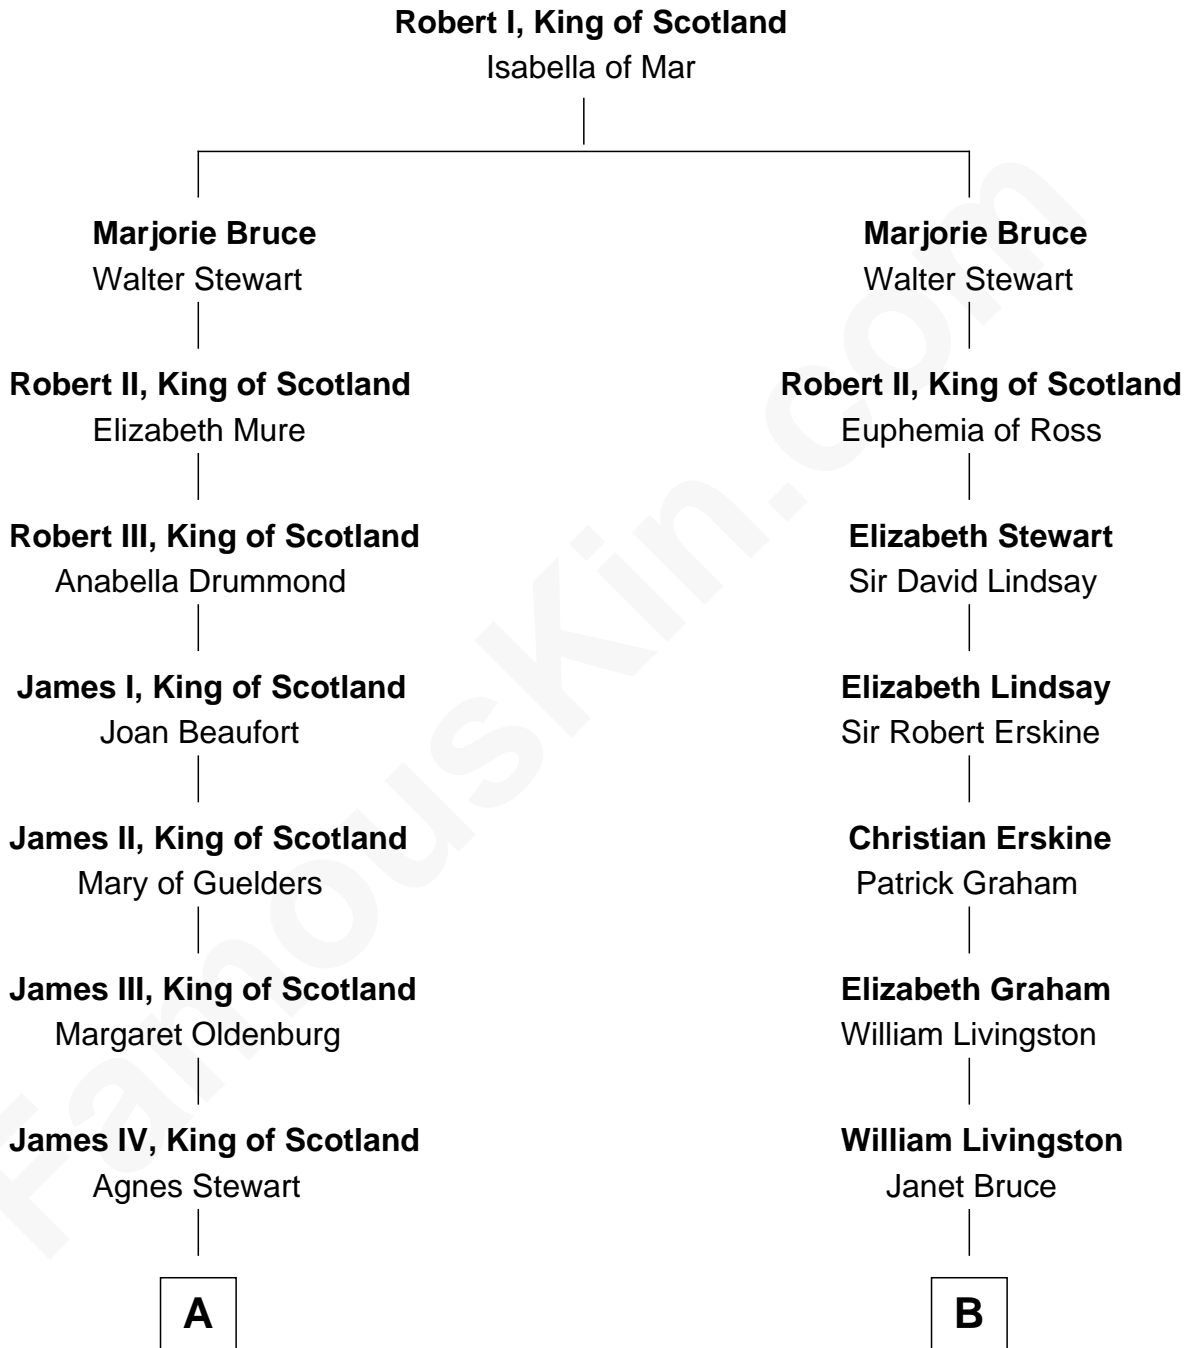

FamousKin.com

Relationship Chart of

Howard Dean

79th Governor of Vermont

13th cousin 8 times removed of

Philip Livingston

Signer of the Declaration of Independence

C

James William Maitland

Agnes Jane O'Reilly

Thomas A. Maitland

Helen Abby Van Voorhis

James William Maitland

Sylvia Wigglesworth

Andrea Belden Maitland

Howard Brush Dean