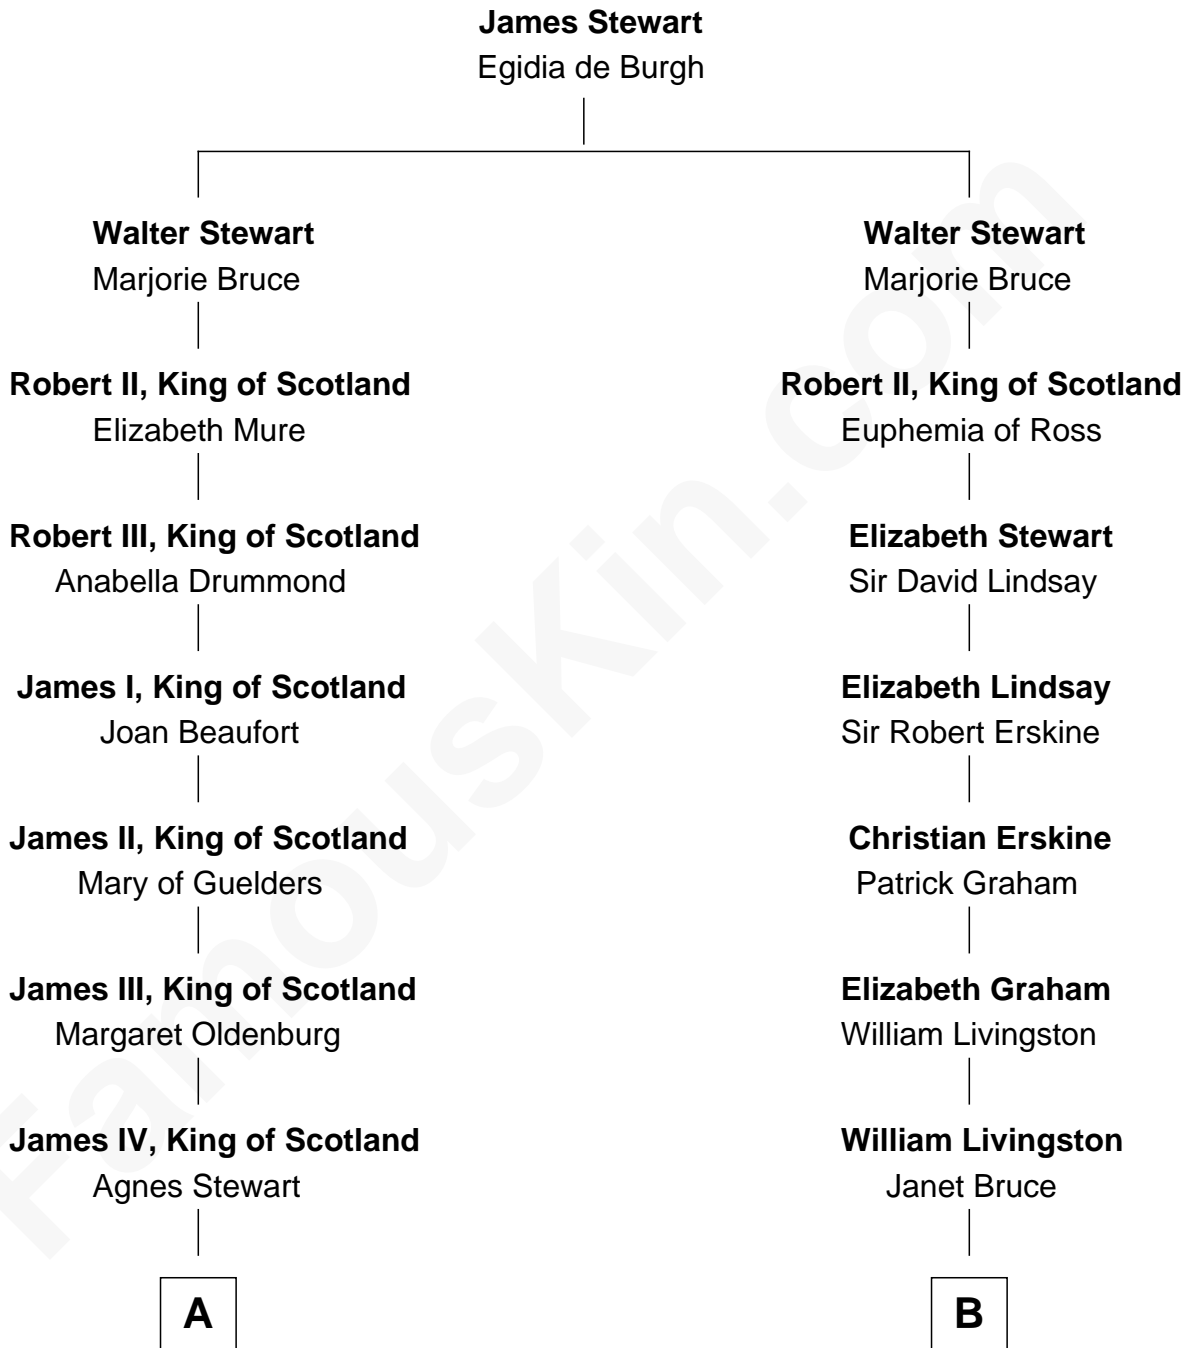

FamousKin.com

Relationship Chart of

Howard Dean

79th Governor of Vermont

13th cousin 8 times removed of

Philip Livingston

Signer of the Declaration of Independence

C

—
James William Maitland

Agnes Jane O'Reilly

—
Thomas A. Maitland

Helen Abby Van Voorhis

—
James William Maitland

Sylvia Wigglesworth

—
Andrea Belden Maitland

Howard Brush Dean