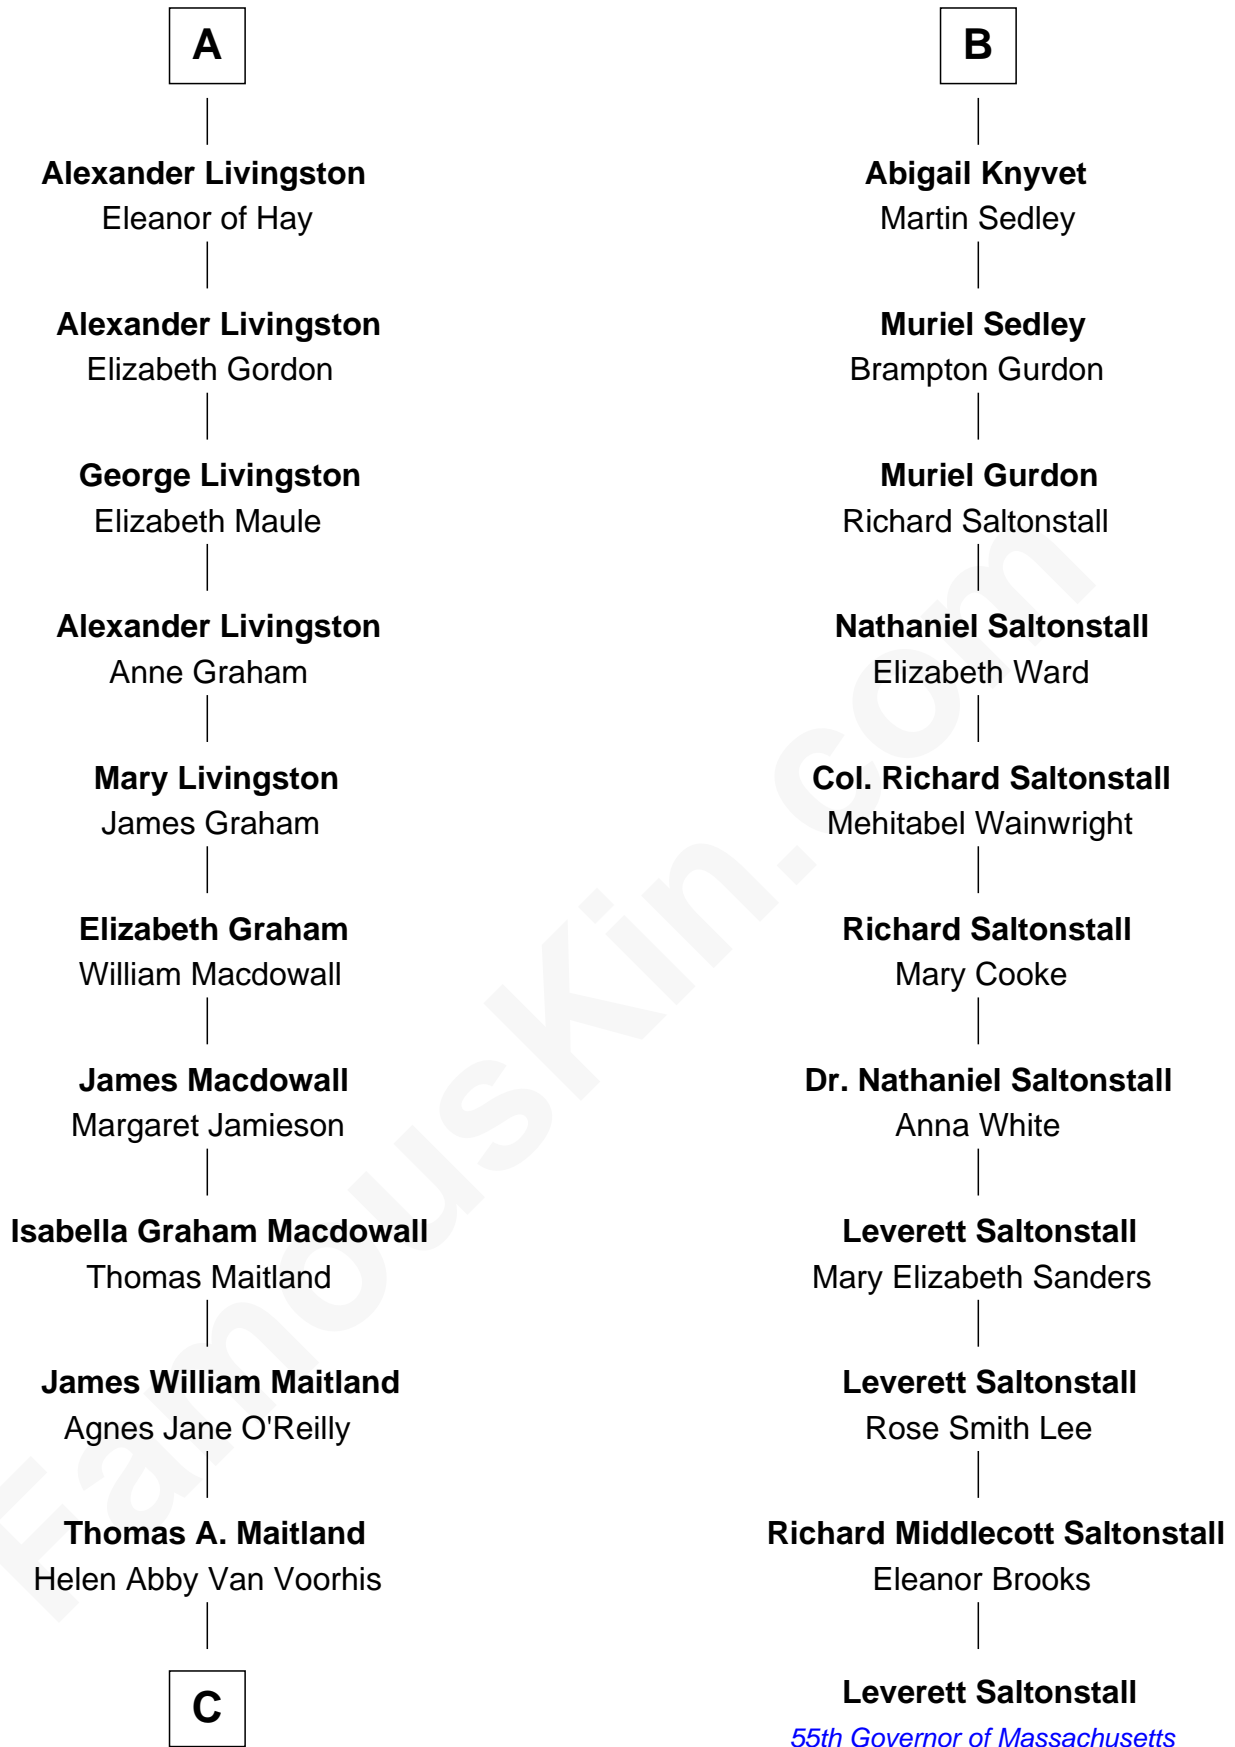

## Relationship Chart of

### Howard Dean

*79th Governor of Vermont*

17th cousin 2 times removed of

### Leverett Saltonstall

*55th Governor of Massachusetts*

**C**

—  
**James William Maitland**

Sylvia Wigglesworth

—  
**Andrea Belden Maitland**

Howard Brush Dean

—  
**Howard Dean**