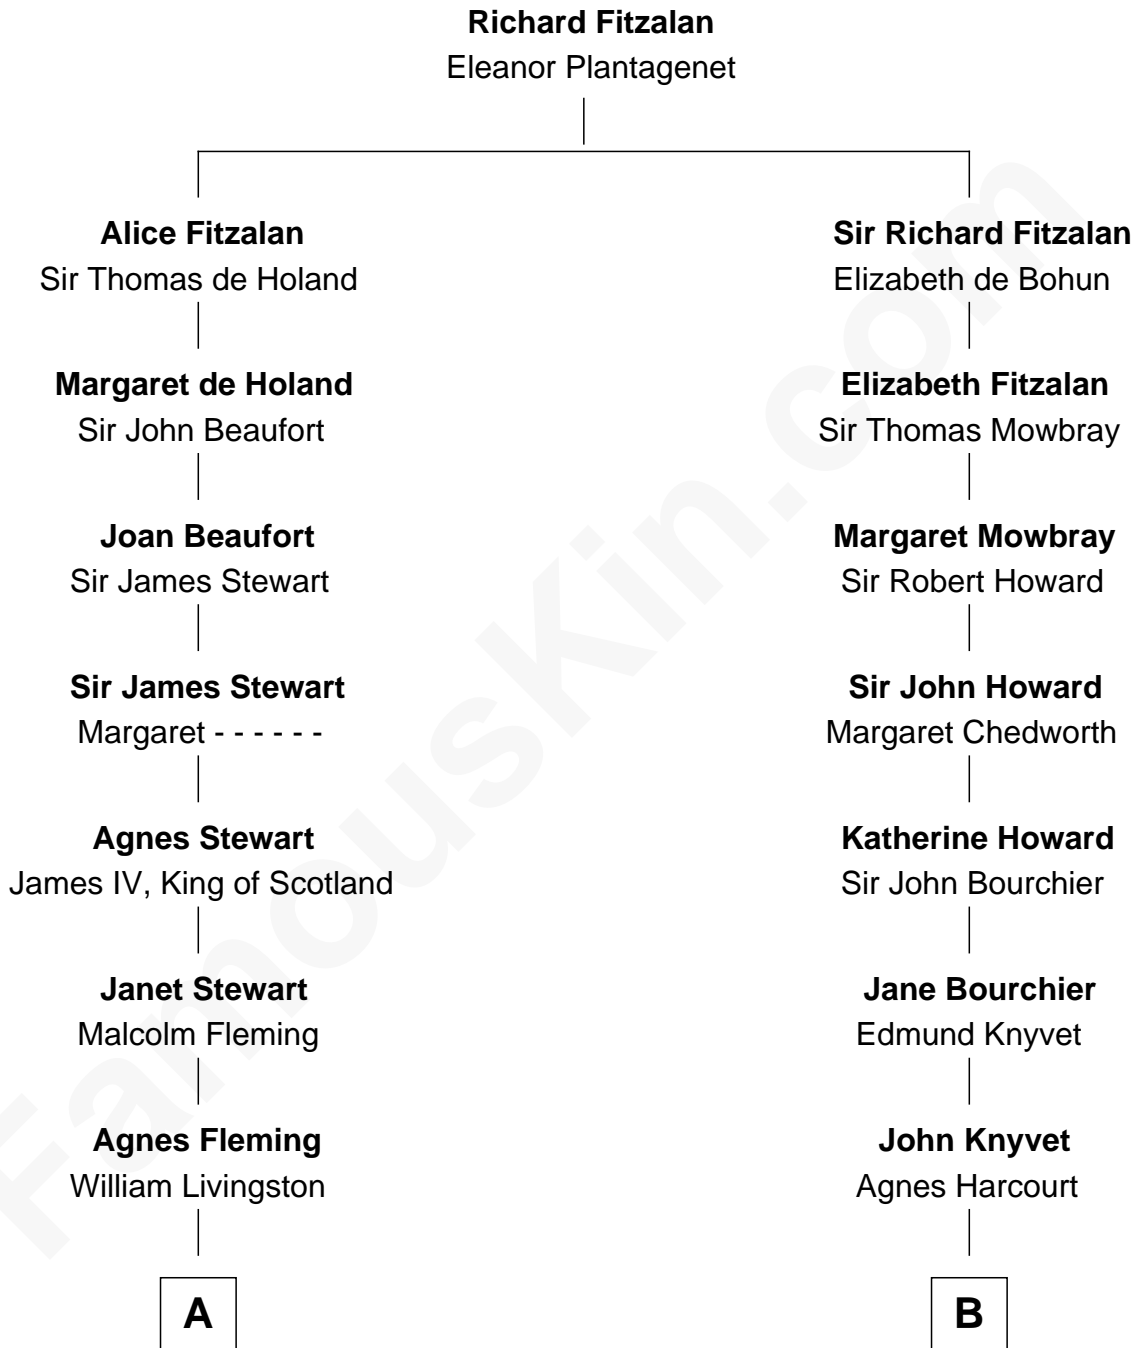

## Relationship Chart of

### Howard Dean

*79th Governor of Vermont*

17th cousin 2 times removed of

### Leverett Saltonstall

*55th Governor of Massachusetts*

**C**

—  
**James William Maitland**

Sylvia Wigglesworth

—  
**Andrea Belden Maitland**

Howard Brush Dean

—  
**Howard Dean**