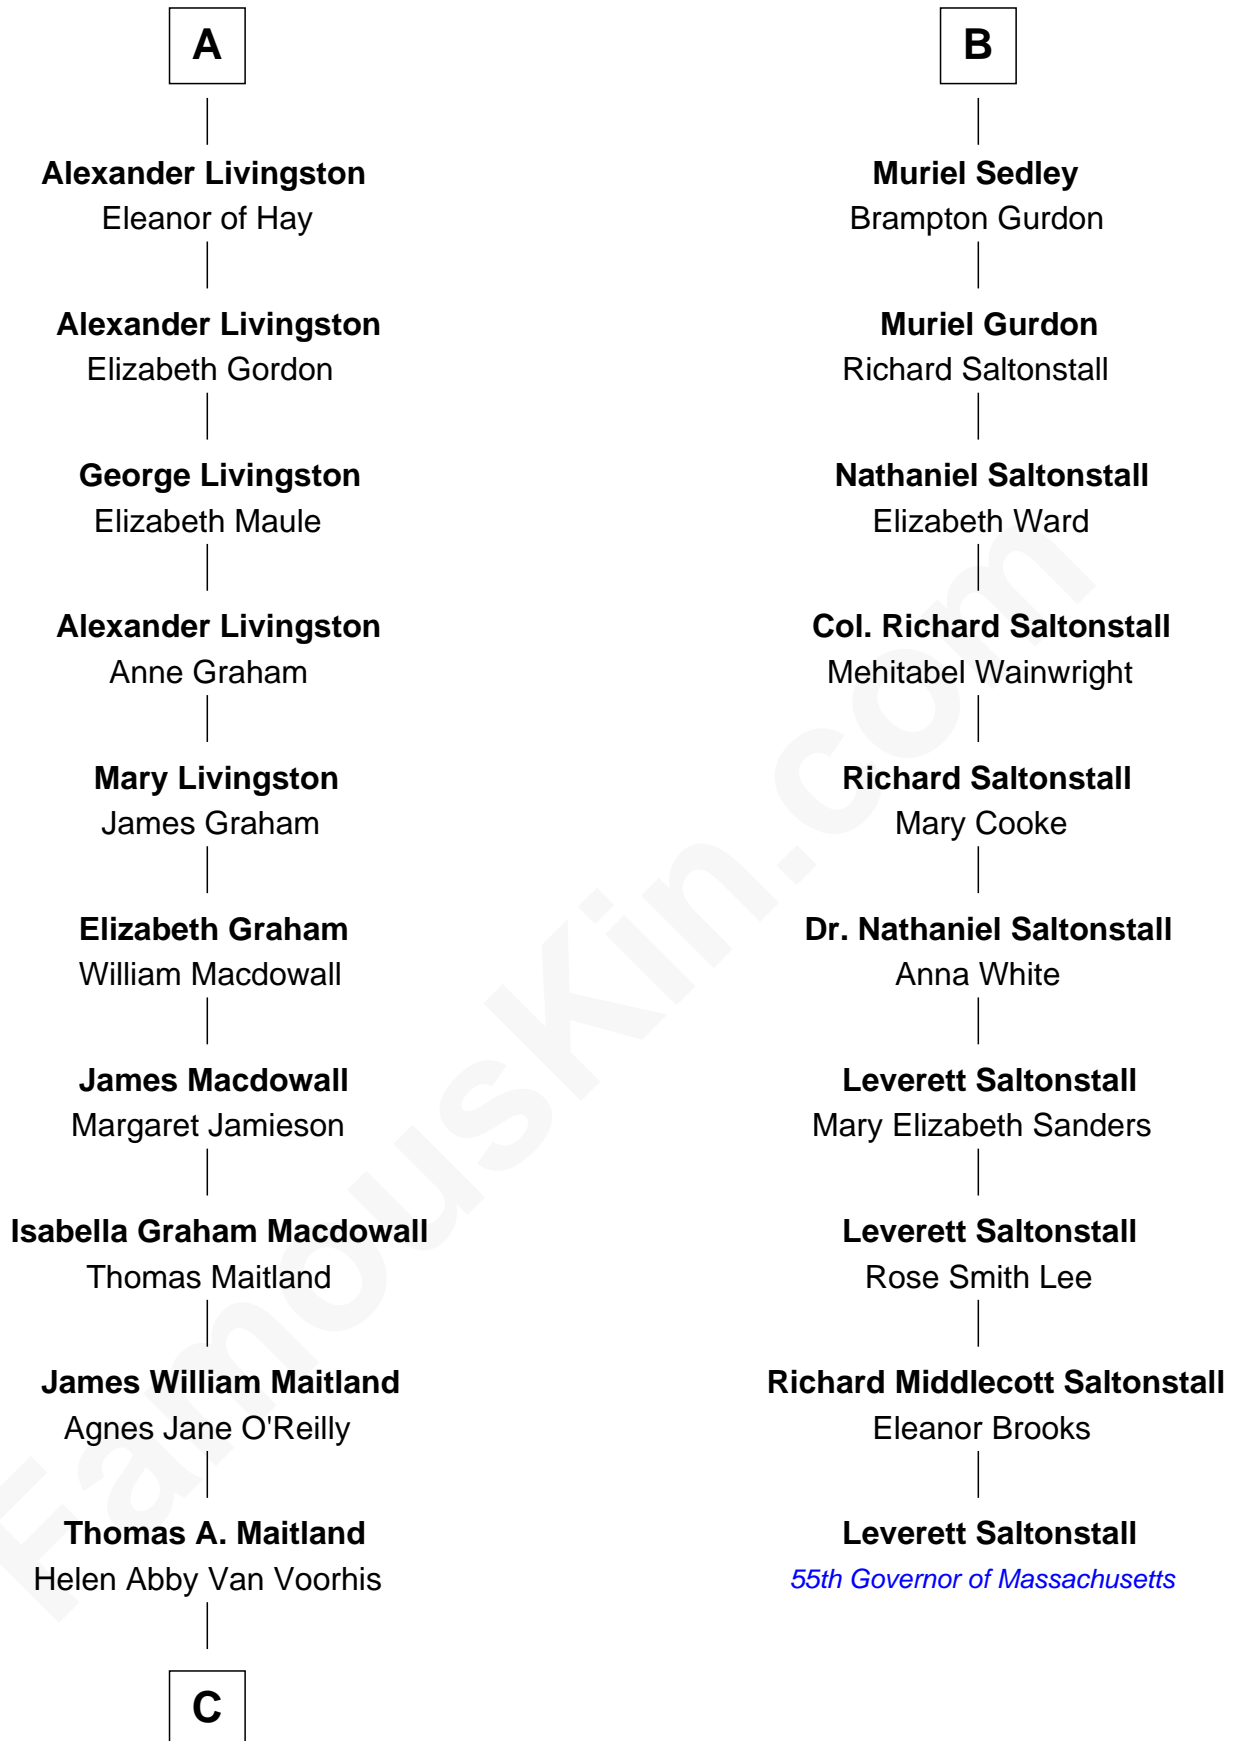

FamousKin.com

Relationship Chart of

Howard Dean

79th Governor of Vermont

16th cousin 3 times removed of

Leverett Saltonstall

55th Governor of Massachusetts

C

—
James William Maitland

Sylvia Wigglesworth

—
Andrea Belden Maitland

Howard Brush Dean

—
Howard Dean

79th Governor of Vermont

FamousKin.com