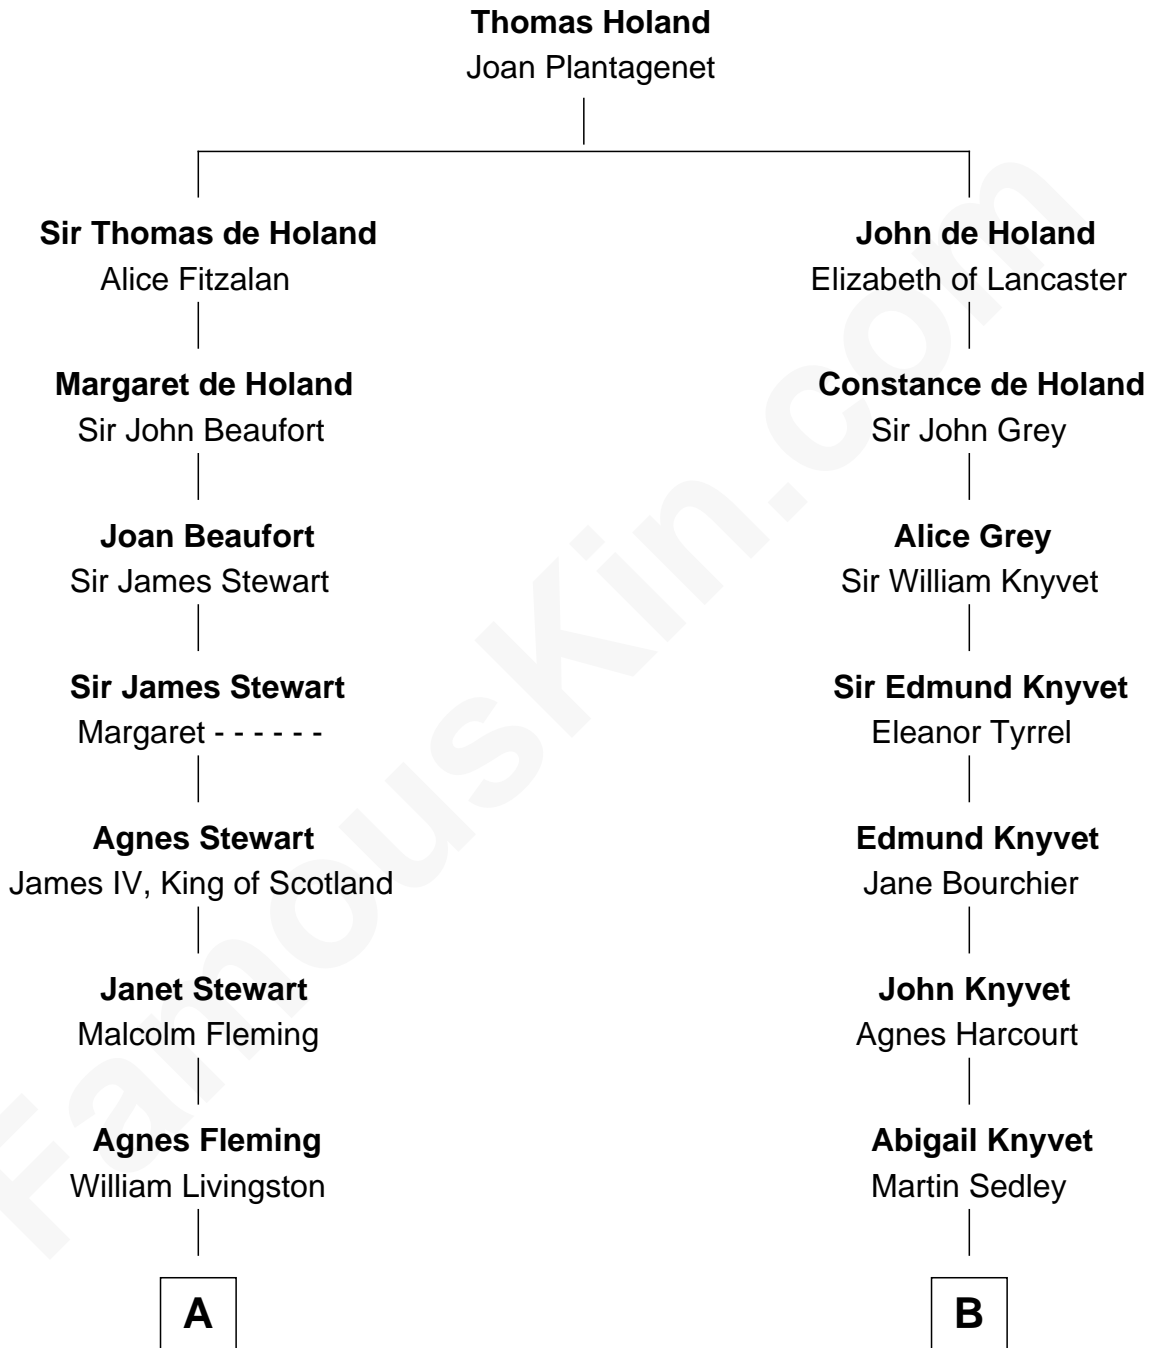

FamousKin.com

Relationship Chart of

Howard Dean

79th Governor of Vermont

16th cousin 3 times removed of

Leverett Saltonstall

55th Governor of Massachusetts

C

—
James William Maitland

Sylvia Wigglesworth

—
Andrea Belden Maitland

Howard Brush Dean

—
Howard Dean

79th Governor of Vermont

FamousKin.com