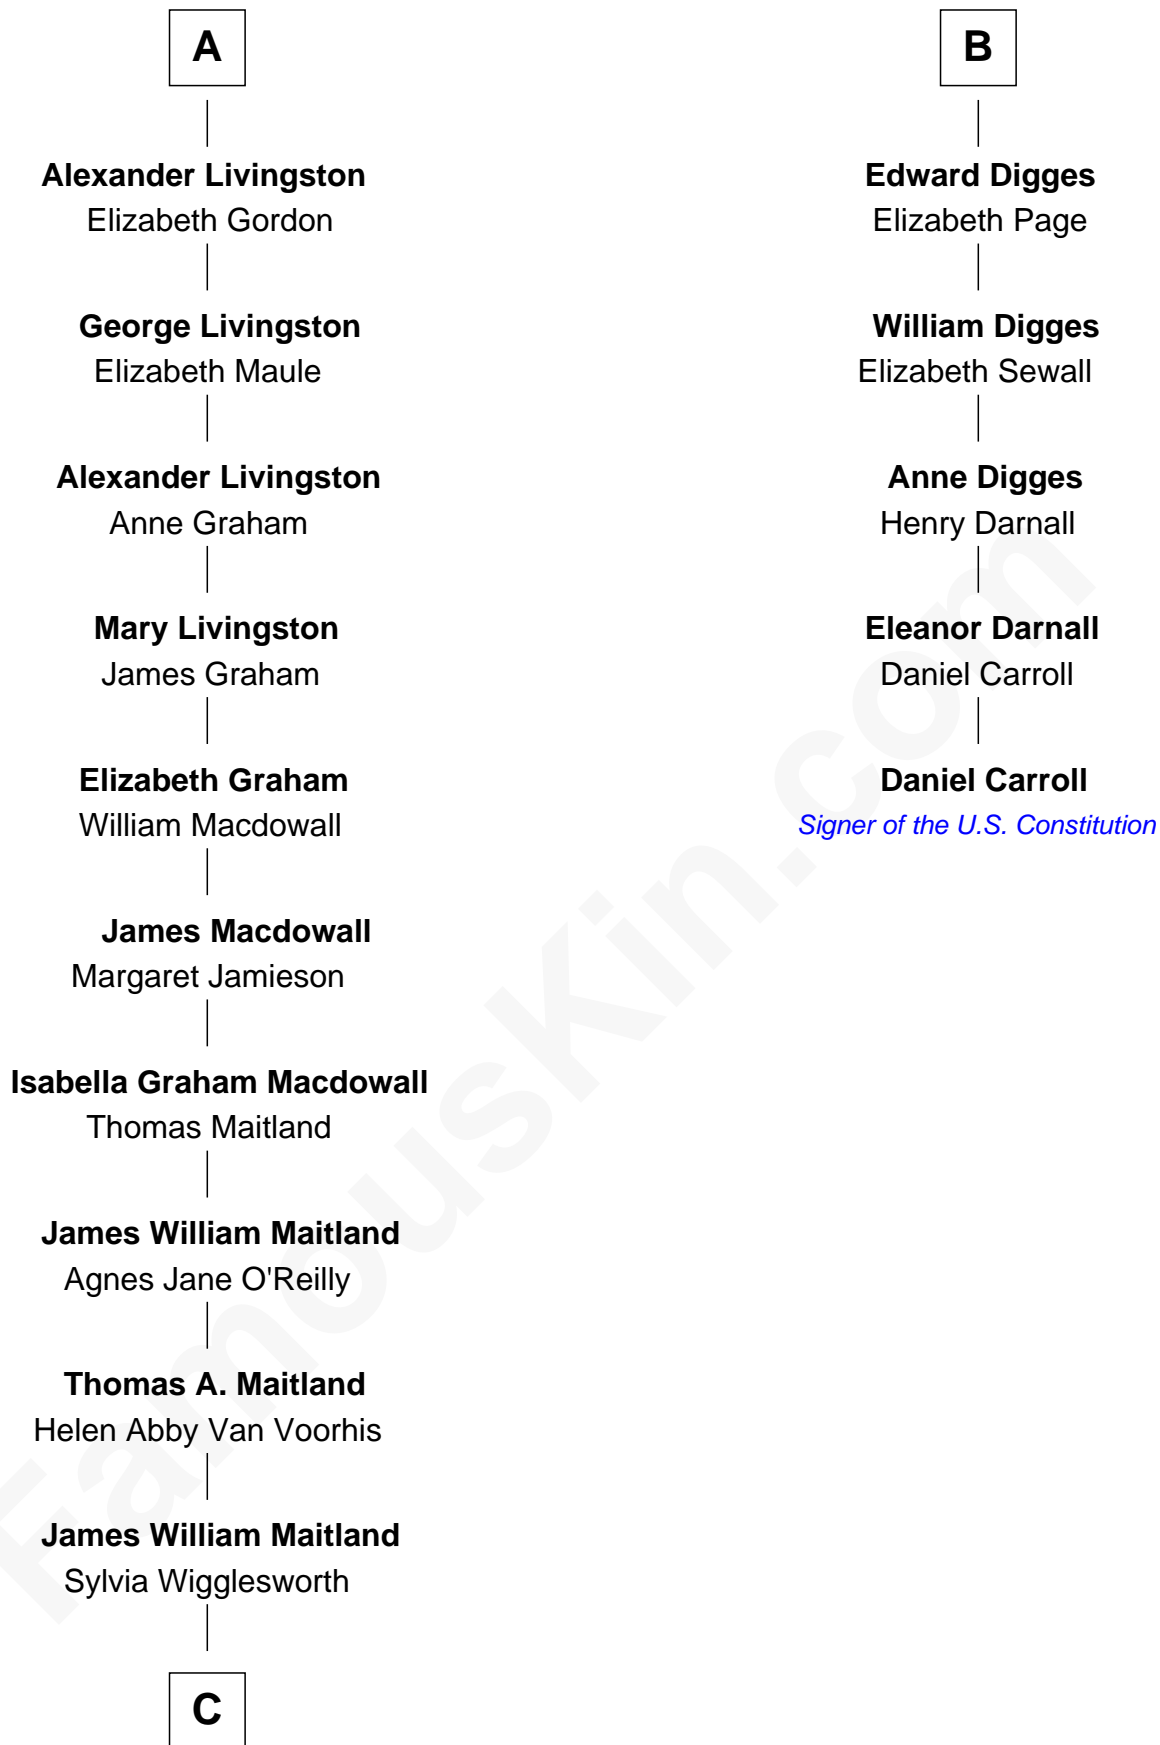

FamousKin.com Relationship Chart of

Howard Dean

79th Governor of Vermont

11th cousin 7 times removed of

Daniel Carroll

Signer of the U.S. Constitution

John of Gaunt

Katherine Roet

Janet Stewart

Malcolm Fleming

Agnes Fleming

William Livingston

Alexander Livingston

Eleanor of Hay

A

Joan Beaufort

Sir Warham St. Leger

Anne St. Leger

Thomas Digges

Sir Dudley Digges

Mary Kempe

B

C

Andrea Belden Maitland

Howard Brush Dean

Howard Dean

79th Governor of Vermont

FamousKin.com