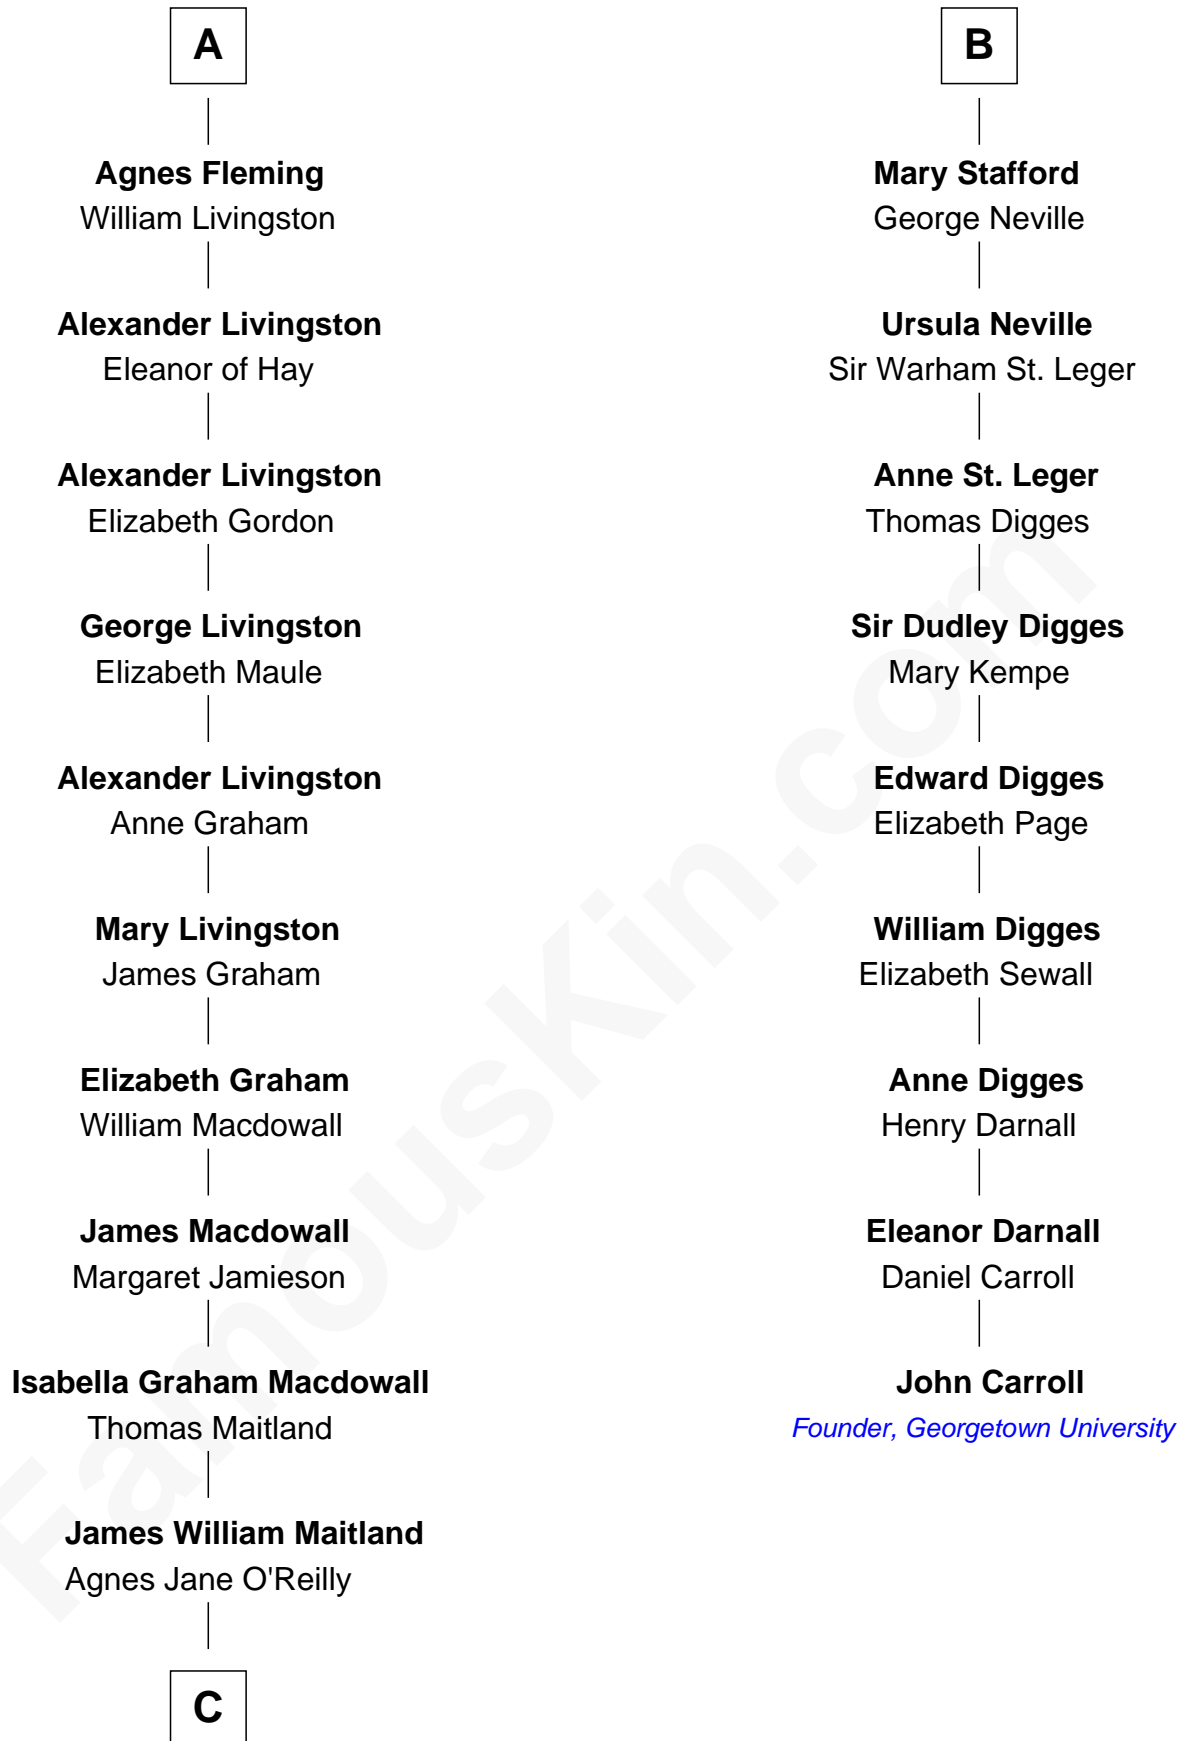

# FamousKin.com Relationship Chart of

**Howard Dean**

*79th Governor of Vermont*

15th cousin 5 times removed of

**John Carroll**

*Founder of Georgetown University*

**Henry Plantagenet**  
Maud de Chaworth

**Eleanor Plantagenet**  
Richard Fitzalan

**Alice Fitzalan**  
Sir Thomas de Holand

**Margaret de Holand**  
Sir John Beaufort

**Joan Beaufort**  
Sir James Stewart

**Sir James Stewart**  
Margaret - - - - -

**Agnes Stewart**  
James IV, King of Scotland

**Janet Stewart**  
Malcolm Fleming

**A**

**Mary Plantagenet**  
Henry de Percy

**Sir Henry Percy**  
Margaret de Neville

**Sir Henry Percy**  
Elizabeth Mortimer

**Sir Henry Percy**  
Eleanor Neville

**Sir Henry Percy**  
Eleanor Poynings

**Henry Percy**  
Maud Herbert

**Eleanor Percy**  
Edward Stafford

**B**

**C**

—  
**Thomas A. Maitland**  
Helen Abby Van Voorhis

—  
**James William Maitland**  
Sylvia Wigglesworth

—  
**Andrea Belden Maitland**  
Howard Brush Dean