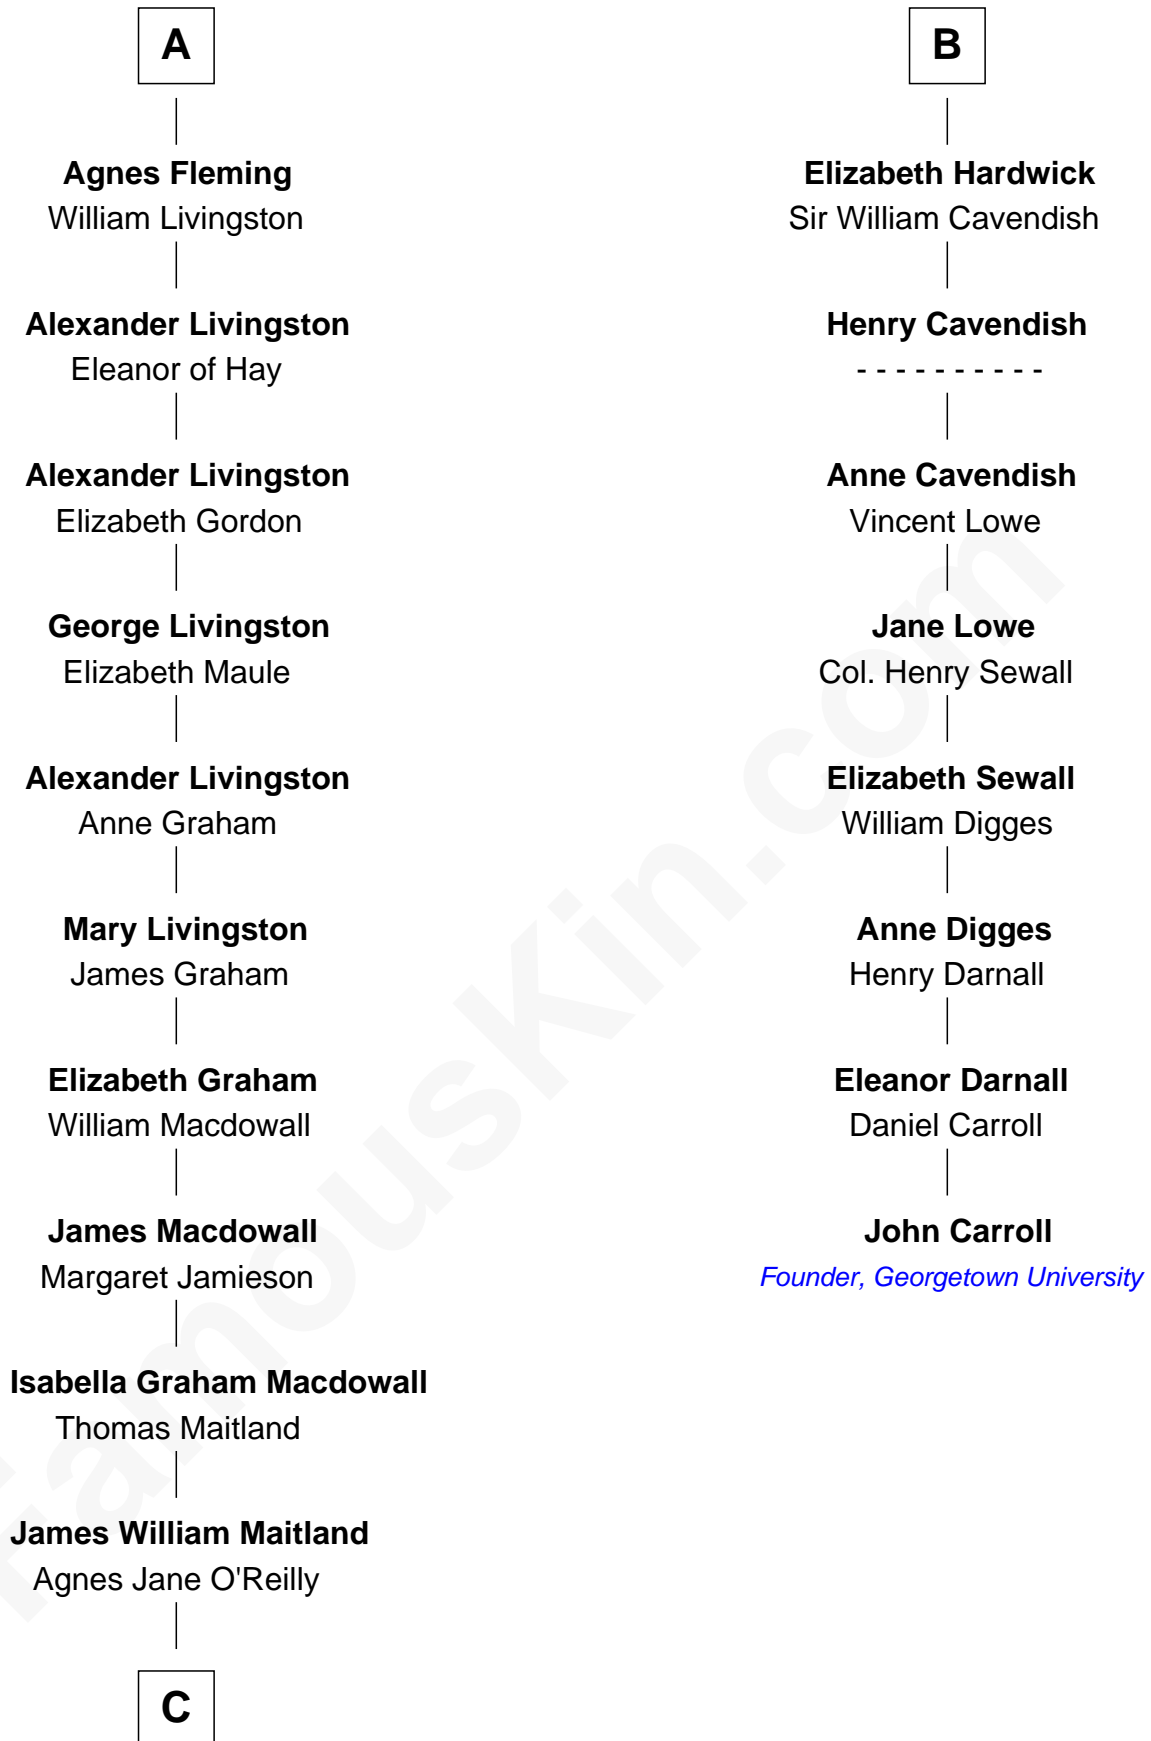

FamousKin.com Relationship Chart of

Howard Dean

79th Governor of Vermont

14th cousin 6 times removed of

John Carroll

Founder of Georgetown University

Edmund Fitzalan

Alice de Warenne

C

—
Thomas A. Maitland
Helen Abby Van Voorhis

—
James William Maitland
Sylvia Wigglesworth

—
Andrea Belden Maitland
Howard Brush Dean

—
Howard Dean
79th Governor of Vermont

FamousKin.com