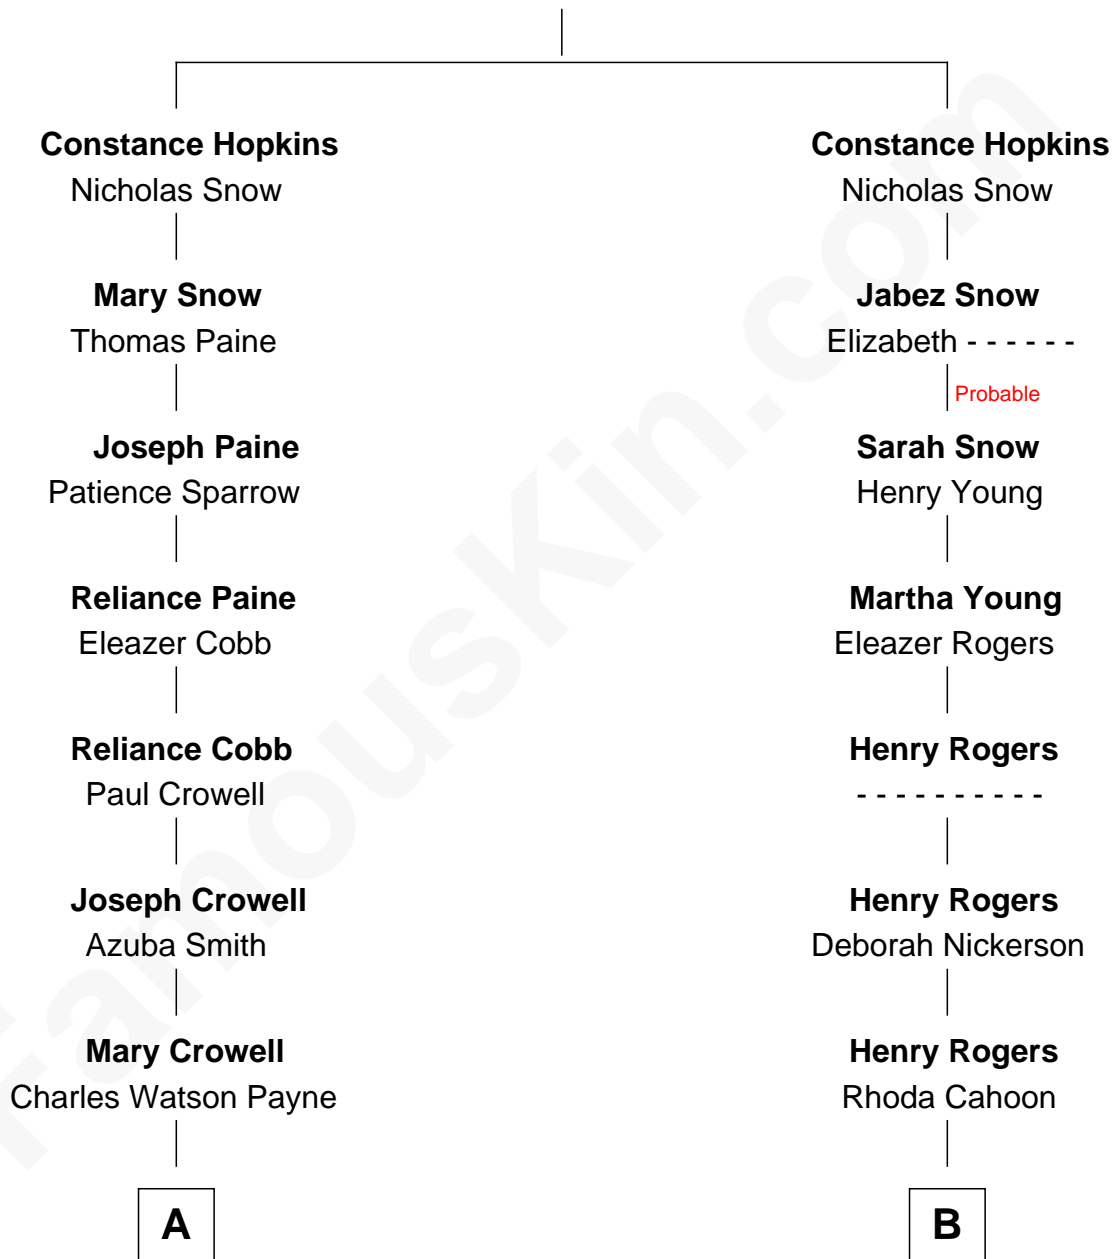

FamousKin.com Relationship Chart of

Howard Dean

79th Governor of Vermont

12th cousin of

Don Winslow

Author and Screenwriter

Stephen Hopkins

Mary Kent alias Black

A

Charles Watson Payne
Maria Christiana Hildreth

Maria L'Hommedieu Payne
Joseph Fahys

Lena Marianne Fahys
Henry Francis Cook

Maria Fahys Cook
Howard Brush Dean

Howard Brush Dean
Andrea Belden Maitland

Howard Dean
79th Governor of Vermont