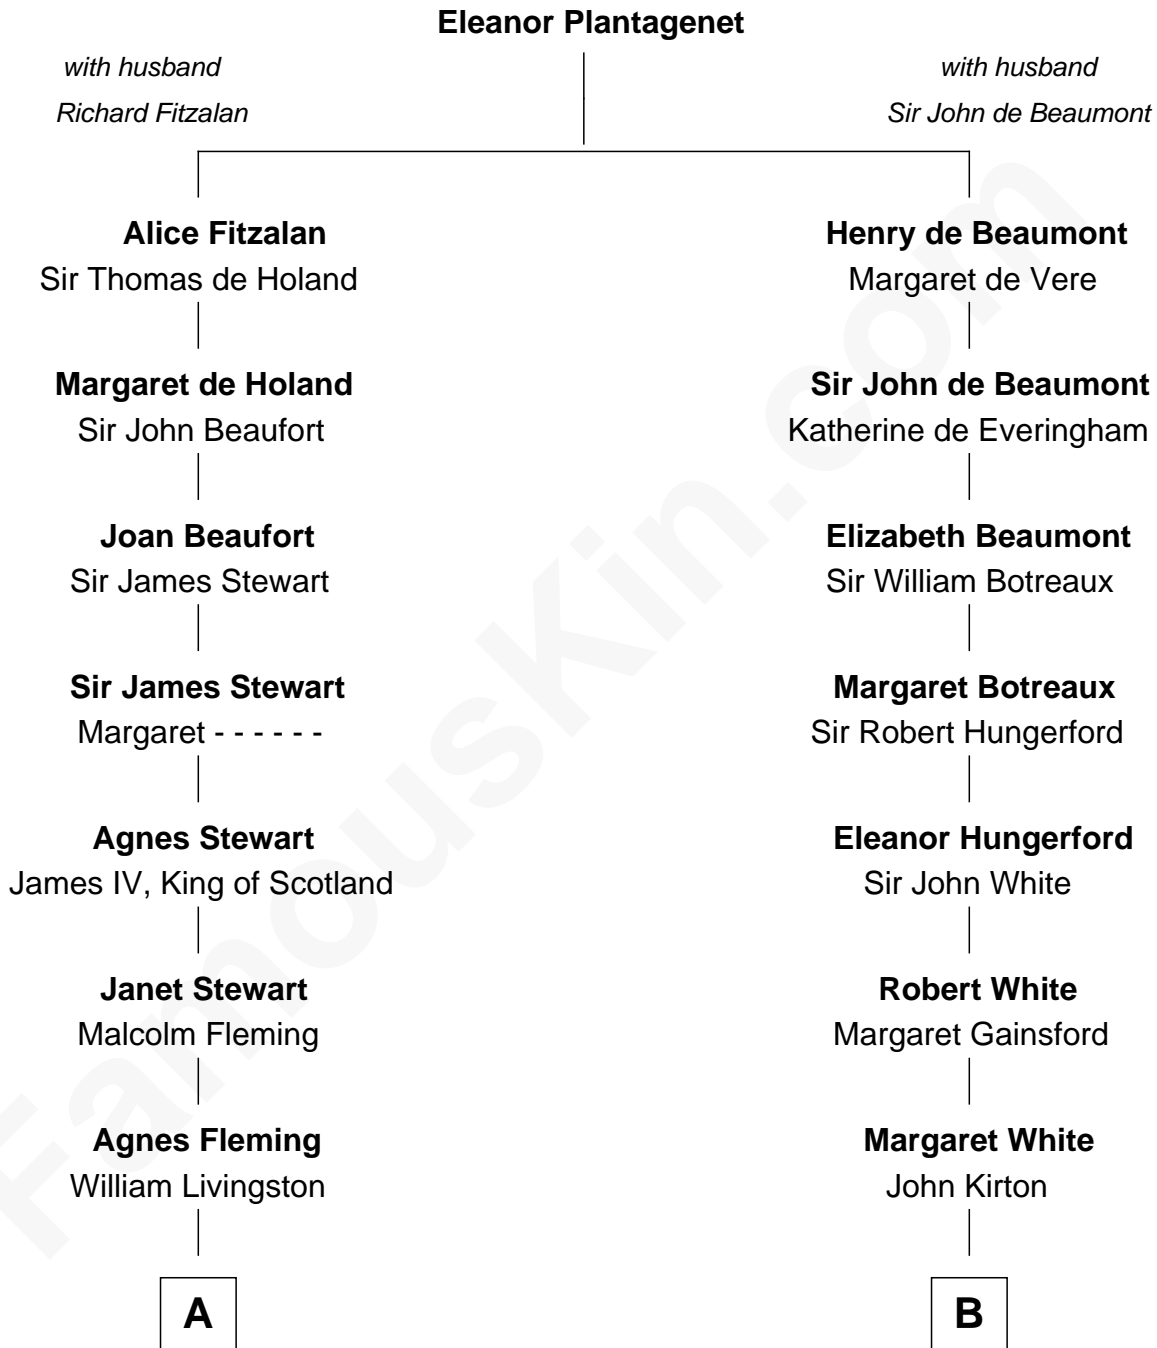

FamousKin.com

Relationship Chart of

Howard Dean

79th Governor of Vermont

17th cousin 2 times removed of

Guillermo Billinghurst

31st President of Peru

C

—
James William Maitland

Sylvia Wigglesworth

—
Andrea Belden Maitland

Howard Brush Dean

—
Howard Dean

79th Governor of Vermont

FamousKin.com