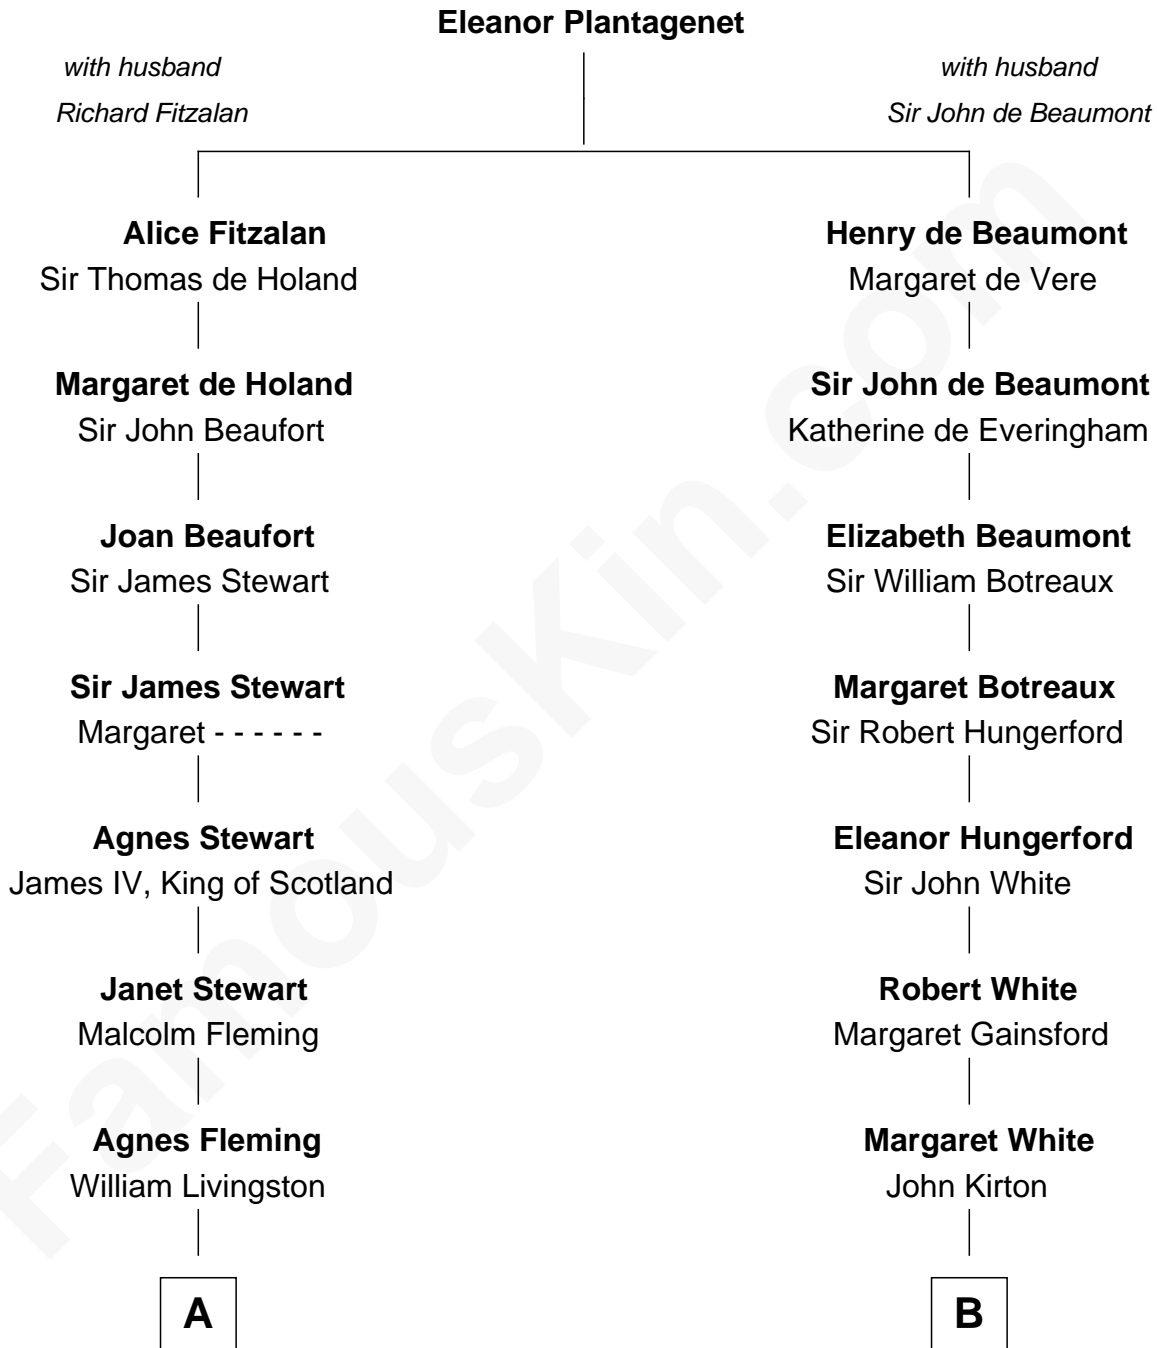

FamousKin.com Relationship Chart of

Howard Dean

79th Governor of Vermont

19th cousin of

Susana Ferrari Billinghurst

Argentine Aviation Pioneer

C

James William Maitland

Sylvia Wigglesworth

Andrea Belden Maitland

Howard Brush Dean

Howard Dean

79th Governor of Vermont

D

Lisandro Billinghamurst

Ana Kidd

Rosa Laureana Billinghamurst

Alfredo Ferrari

Susana Ferrari Billinghamurst

Argentine Aviation Pioneer