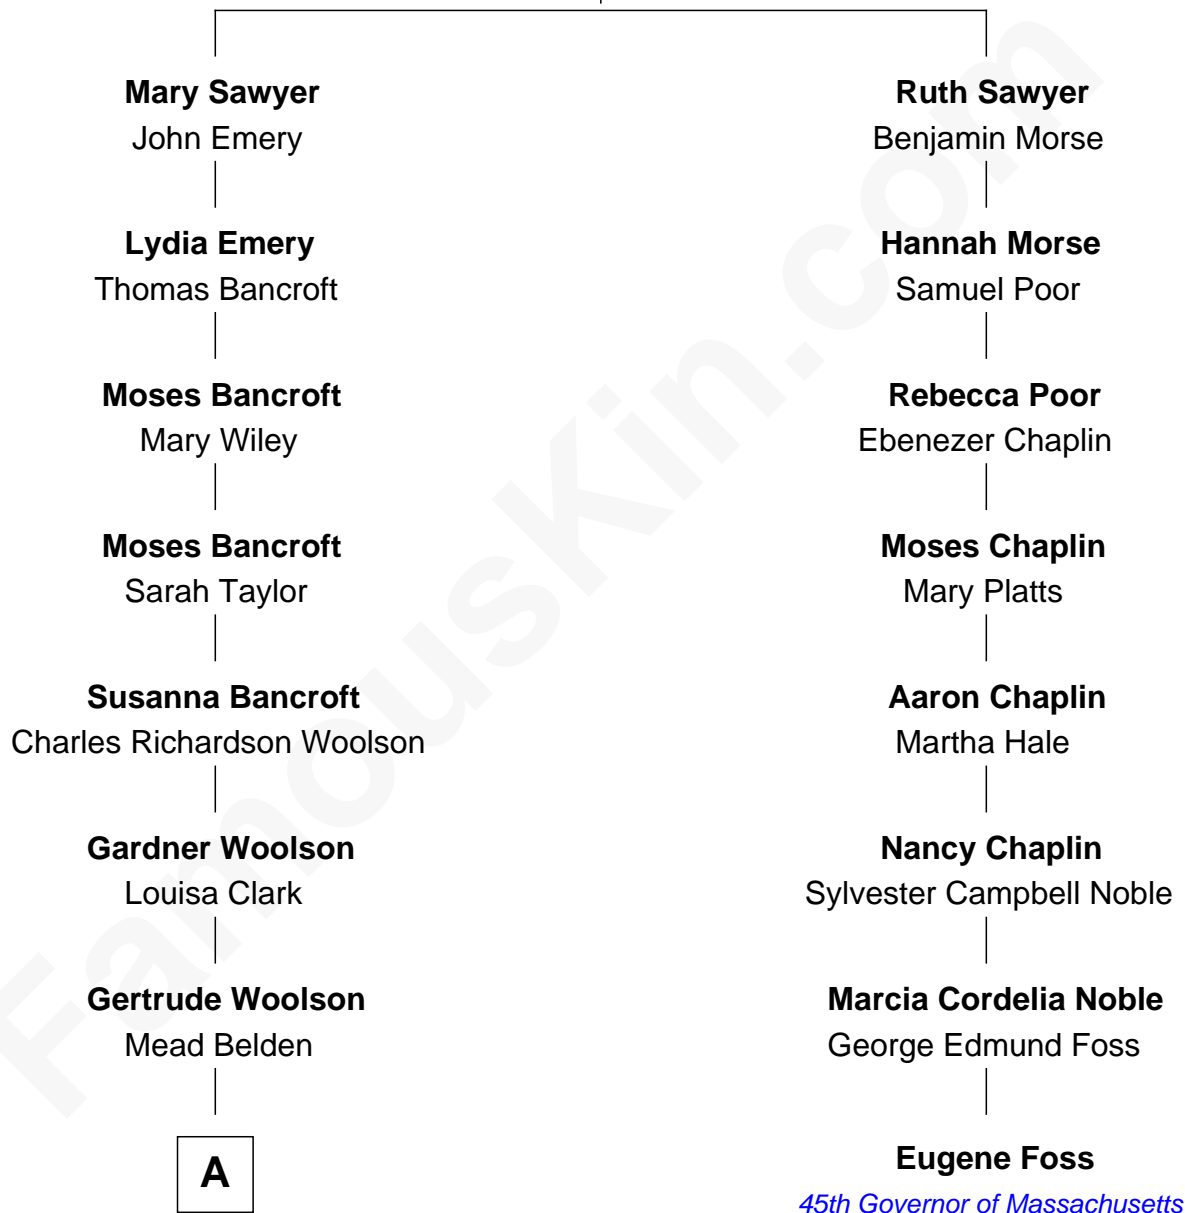

FamousKin.com Relationship Chart of

Howard Dean

79th Governor of Vermont

7th cousin 3 times removed of

Eugene Foss

45th Governor of Massachusetts

William Sawyer

Ruth - - - - -

A

—
Olive Gertrude Belden

Henry Wigglesworth

—
Sylvia Wigglesworth

James William Maitland

—
Andrea Belden Maitland

Howard Brush Dean

—
Howard Dean