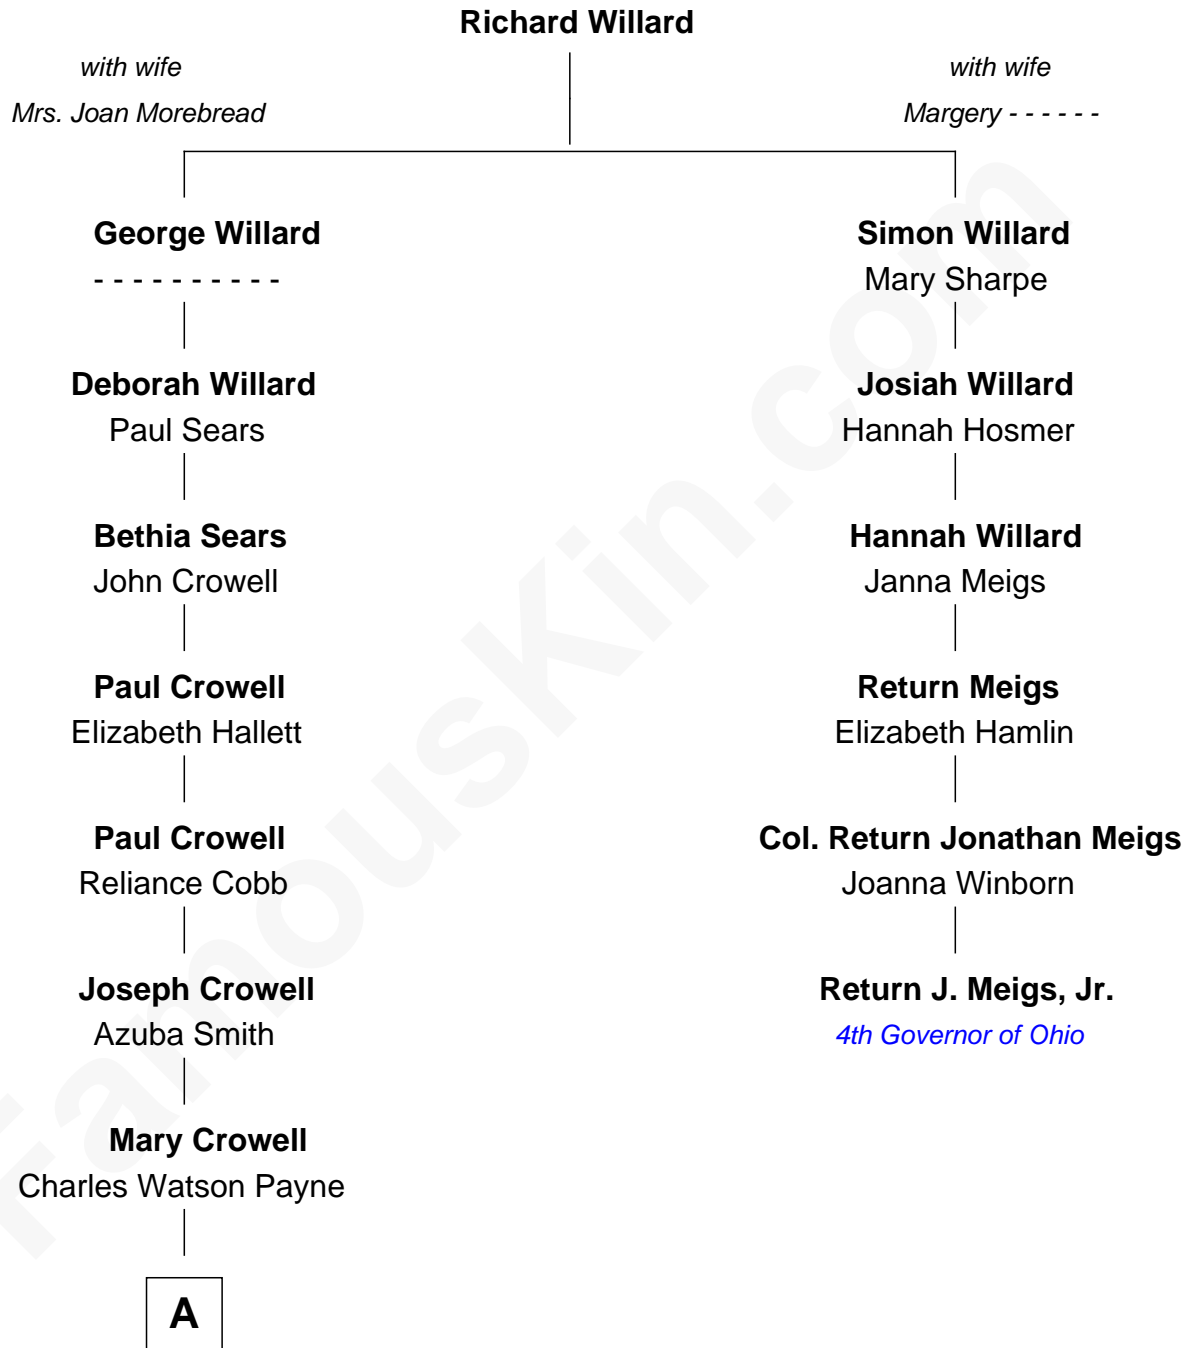

FamousKin.com Relationship Chart of

Howard Dean

79th Governor of Vermont

5th cousin 7 times removed of

Return J. Meigs, Jr.

4th Governor of Ohio

A

—
Charles Watson Payne
Maria Christiana Hildreth

—
Maria L'Hommedieu Payne
Joseph Fahys

—
Lena Marianne Fahys
Henry Francis Cook

—
Maria Fahys Cook
Howard Brush Dean

—
Howard Brush Dean
Andrea Belden Maitland

—
Howard Dean
79th Governor of Vermont