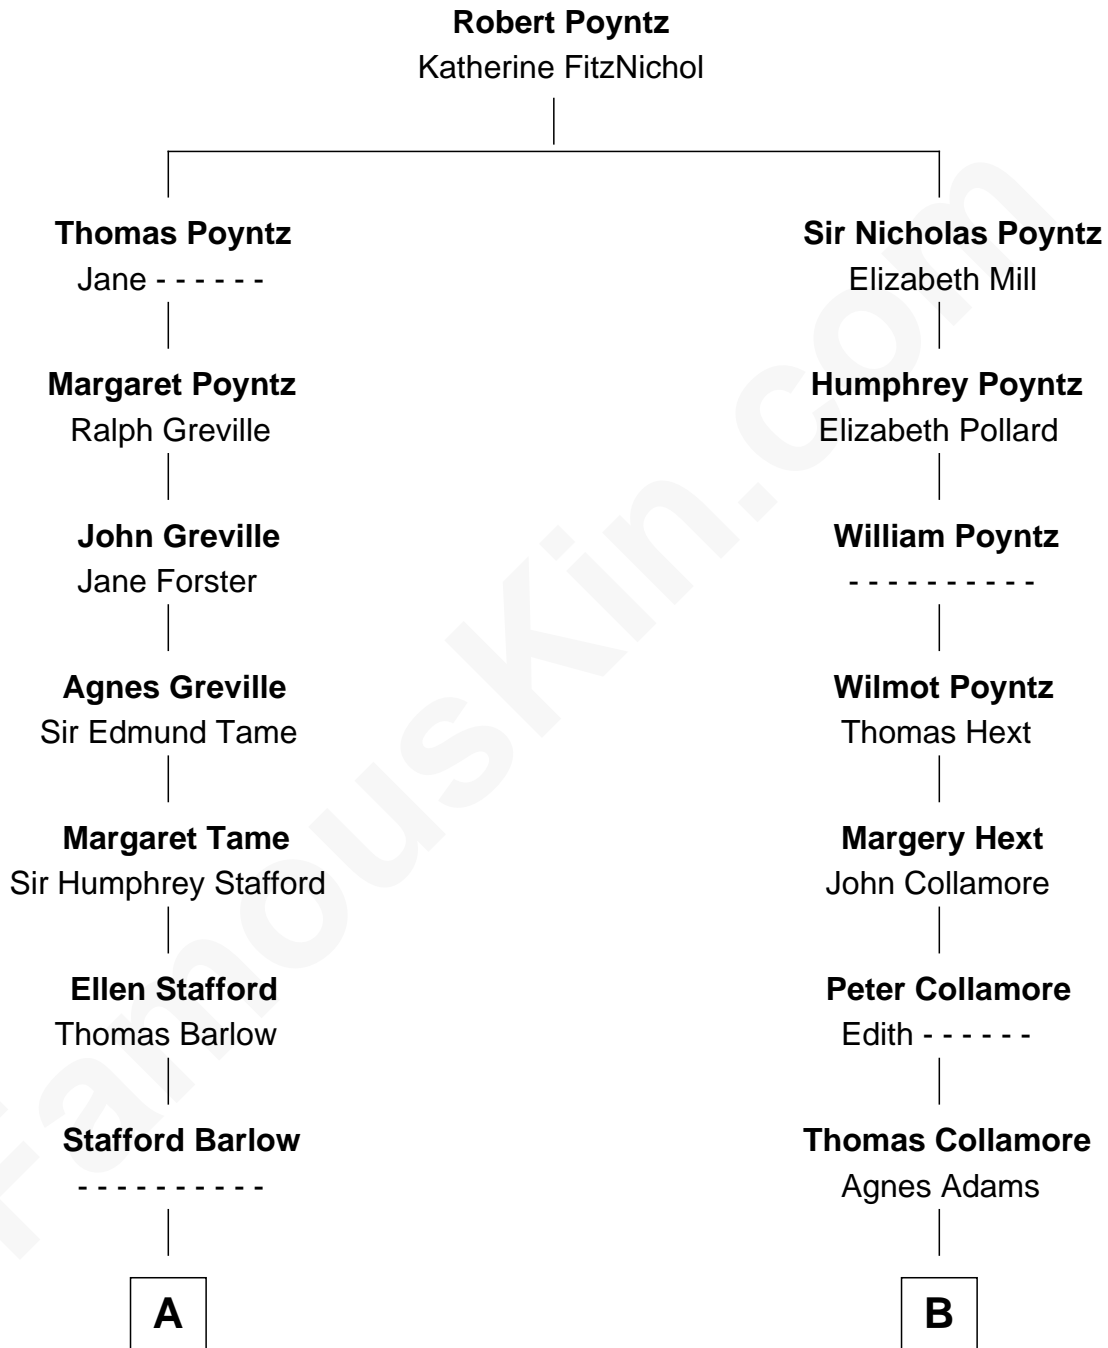

FamousKin.com Relationship Chart of

Richard Nixon

37th U.S. President

17th cousin 1 time removed of

Warren Buffett

Chairman & CEO, Berkshire Hathaway

C

Leila Stahl

Howard Homan Buffett

Warren Buffett

Chairman & CEO, Berkshire Hathaway

FamousKin.com