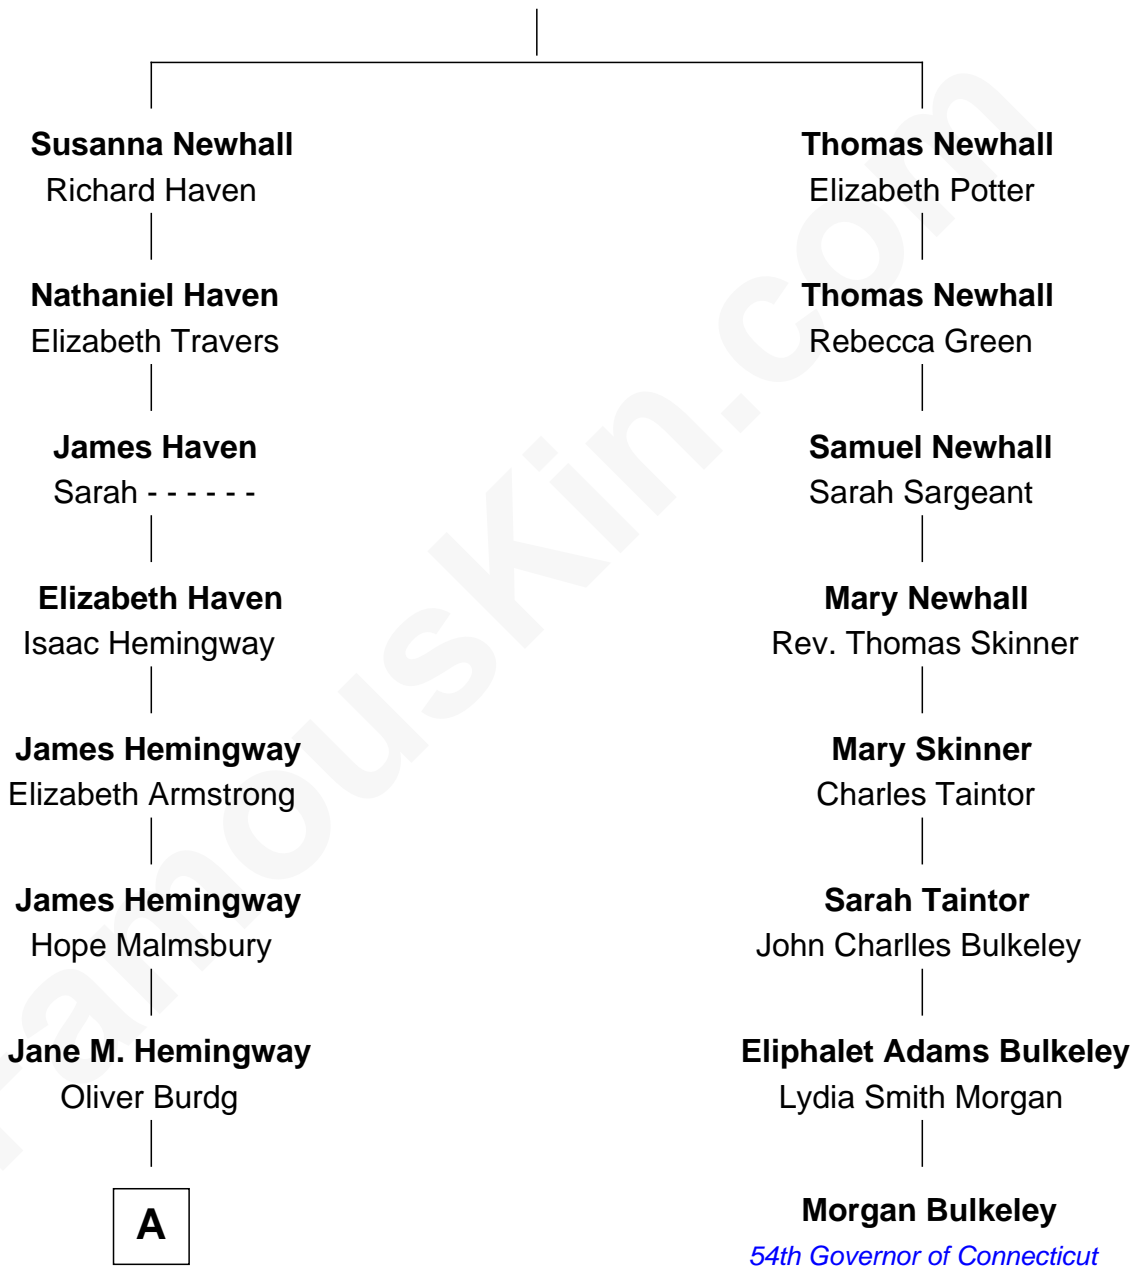

# FamousKin.com Relationship Chart of

**Richard Nixon**

*37th U.S. President*

7th cousin 2 times removed of

**Morgan Bulkeley**

*54th Governor of Connecticut*

**Thomas Newhall**

Mary Woodland

**A**

—  
**Almira Park Burdg**

Franklin Milhous

—  
**Hannah Milhous**

Francis Anthony Nixon

—  
**Richard Nixon**

*37th U.S. President*

FamousKin.com