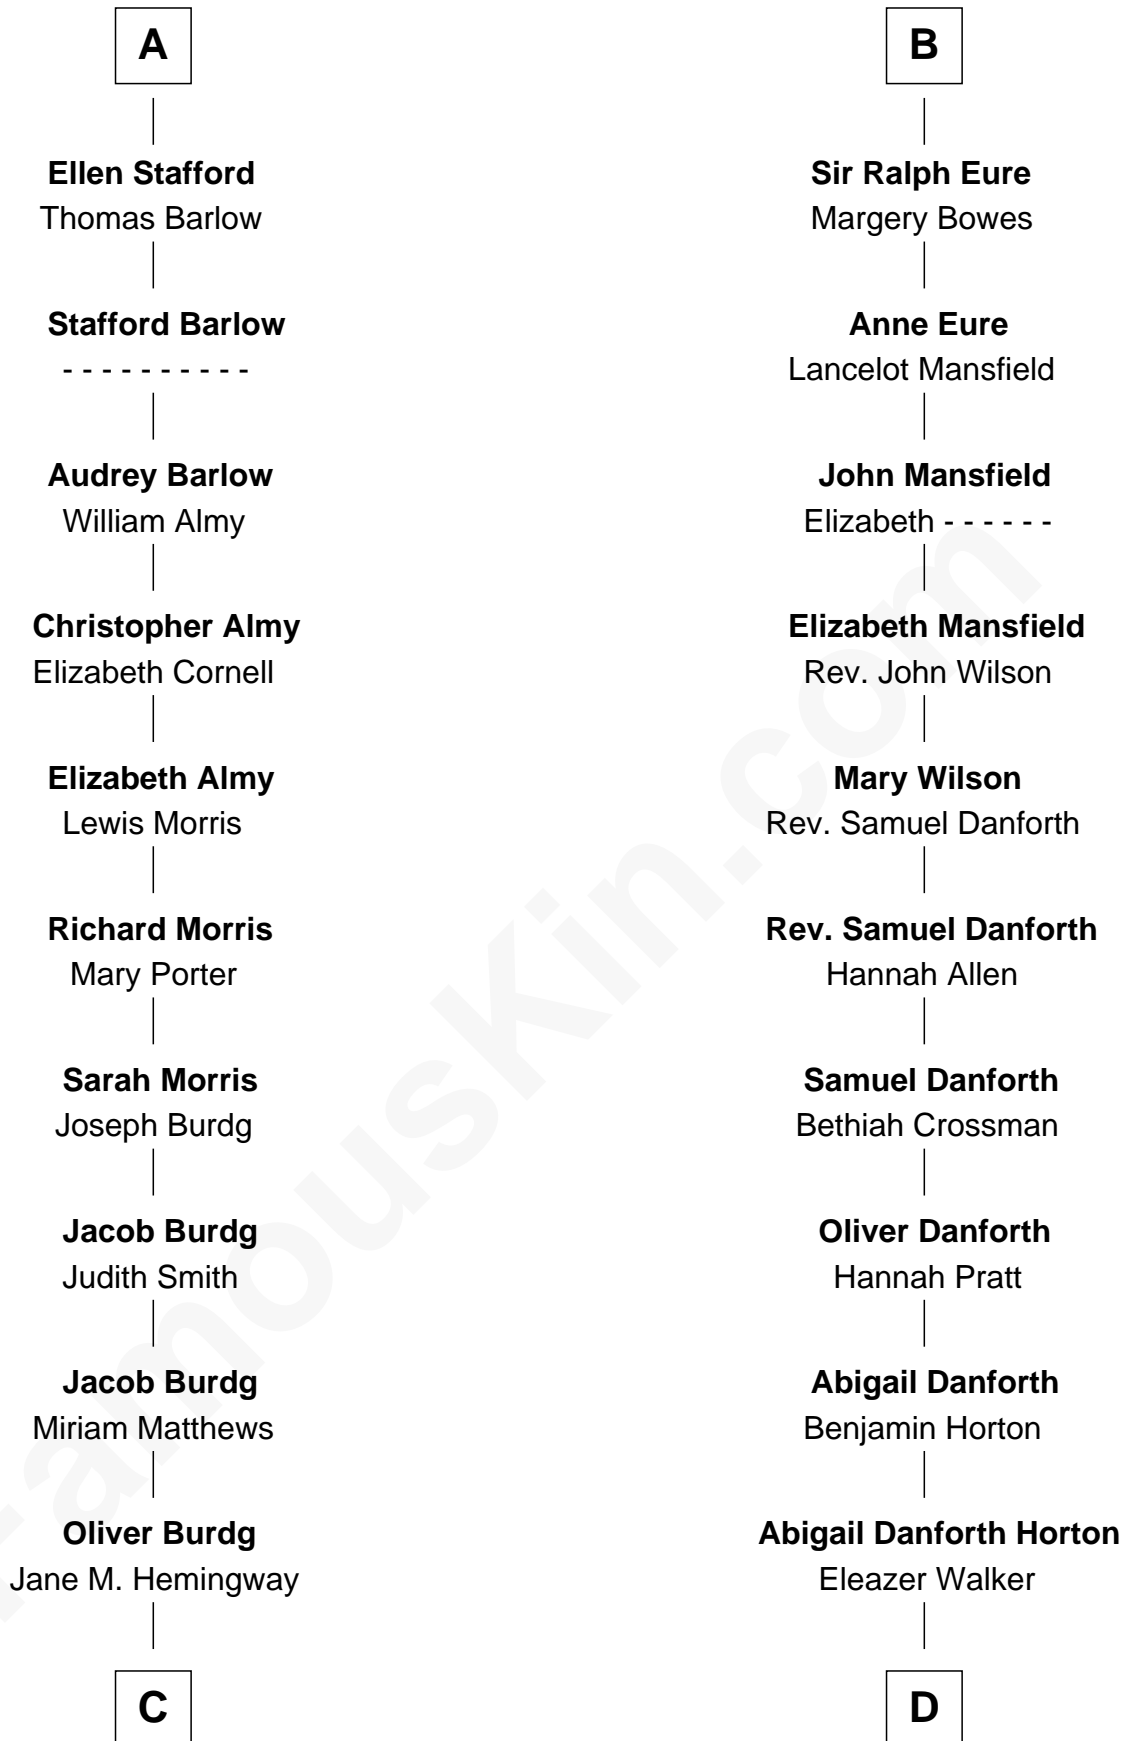

FamousKin.com Relationship Chart of

Richard Nixon

37th U.S. President

19th cousin of

E. C. Segar

Cartoonist (Popeye creator)

Ralph de Stafford

with wife
Katherine de Hastang

Michael de la Pole

Sir Humphrey Stafford

Elizabeth Burdet

Isabel de la Pole

Thomas Morley

Sir Humphrey Stafford

Eleanor Aylesbury

Anne Morley

Sir Ralph Eure

Sir Humphrey Stafford

Margaret Tame

Sir William Eure

Elizabeth Willoughby

A

B

E. C. Segar photo by [U. S. War Stamp Council](#)