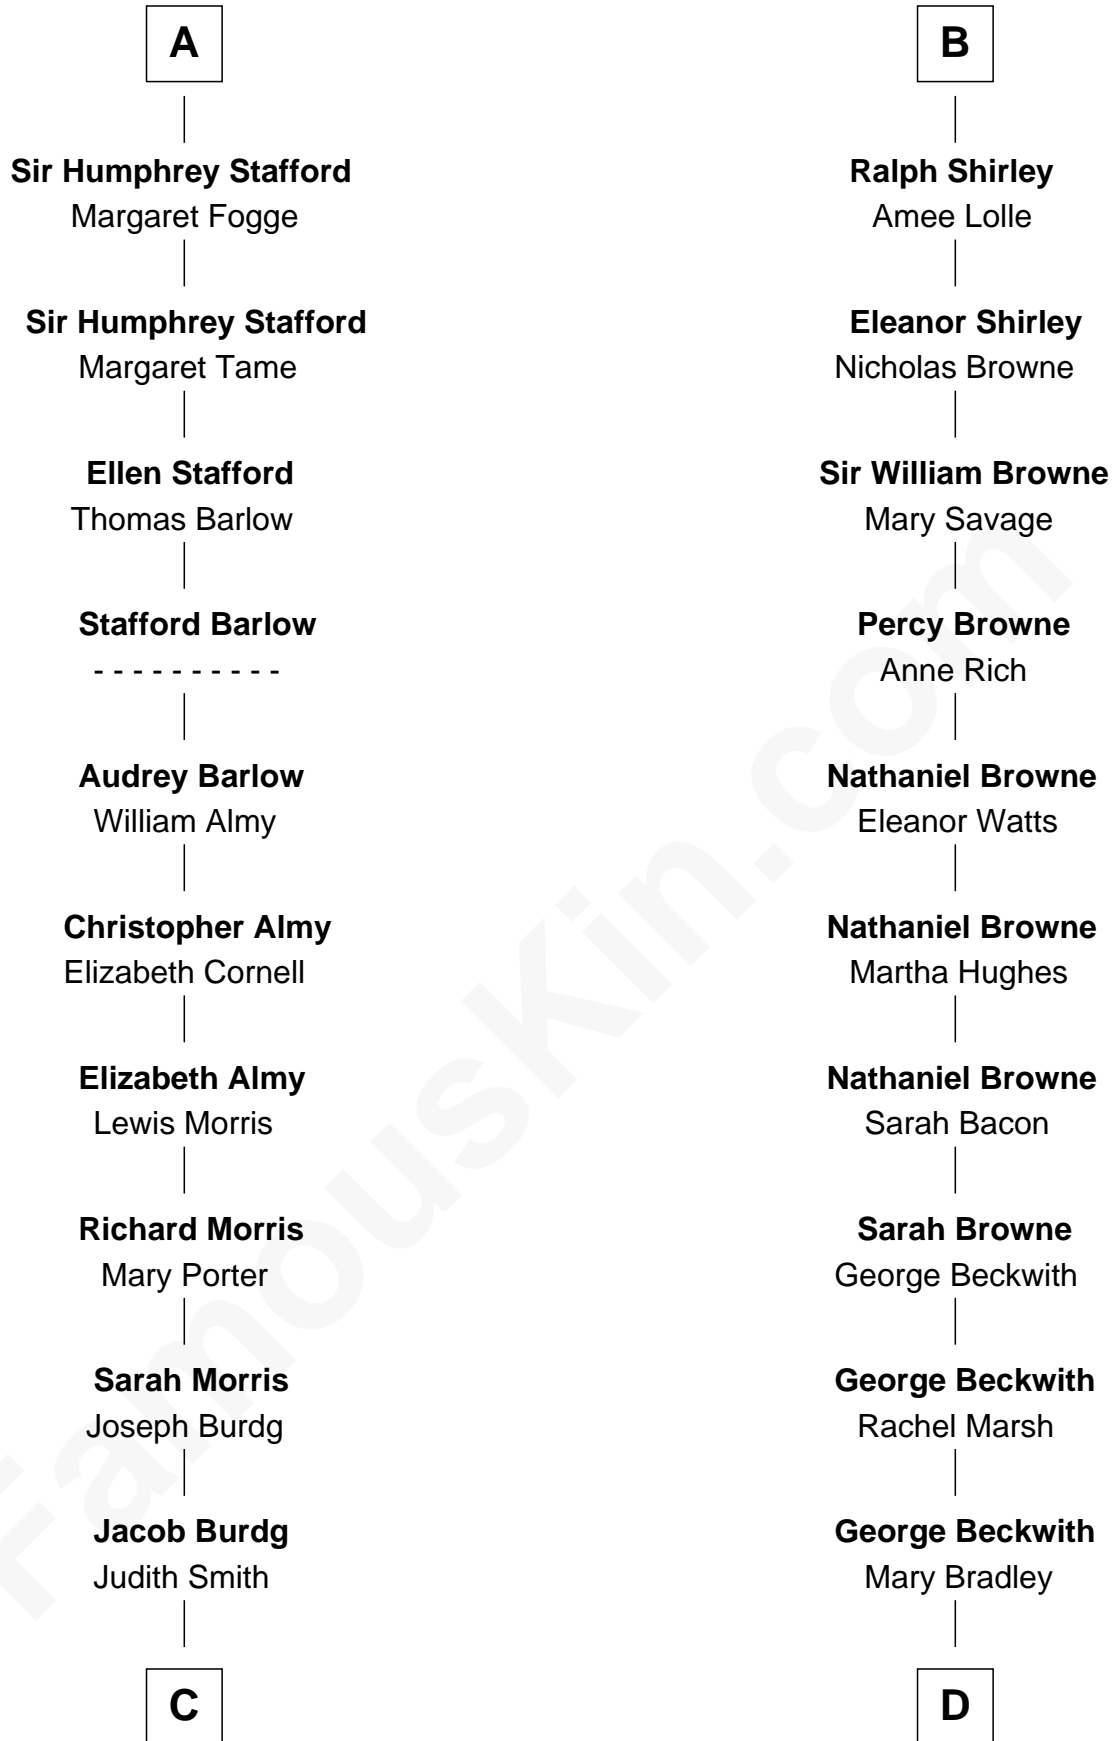

FamousKin.com Relationship Chart of

Richard Nixon

37th U.S. President

18th cousin 3 times removed of

William Henry Moore

Co-Founder, U.S. Steel and Nabisco

John de Botetourte

Maud FitzThomas

Humphrey Stafford
Katherine Fray

A

Thomas de Botetourte

Joan de Somery

John de Botetourte
Joyce la Zouche de Mortimer

Joyce de Botetourte
Sir Baldwin Freville

Sir Baldwin Freville
Maude le Scrope

Margaret Freville
Sir Hugh Willoughby

Eleanor Willoughby
John Shirley

Robert Shirley

B

C

Jacob Burdg
Miriam Matthews

Oliver Burdg
Jane M. Hemingway

Almira Park Burdg
Franklin Milhous

Hannah Milhous
Francis Anthony Nixon