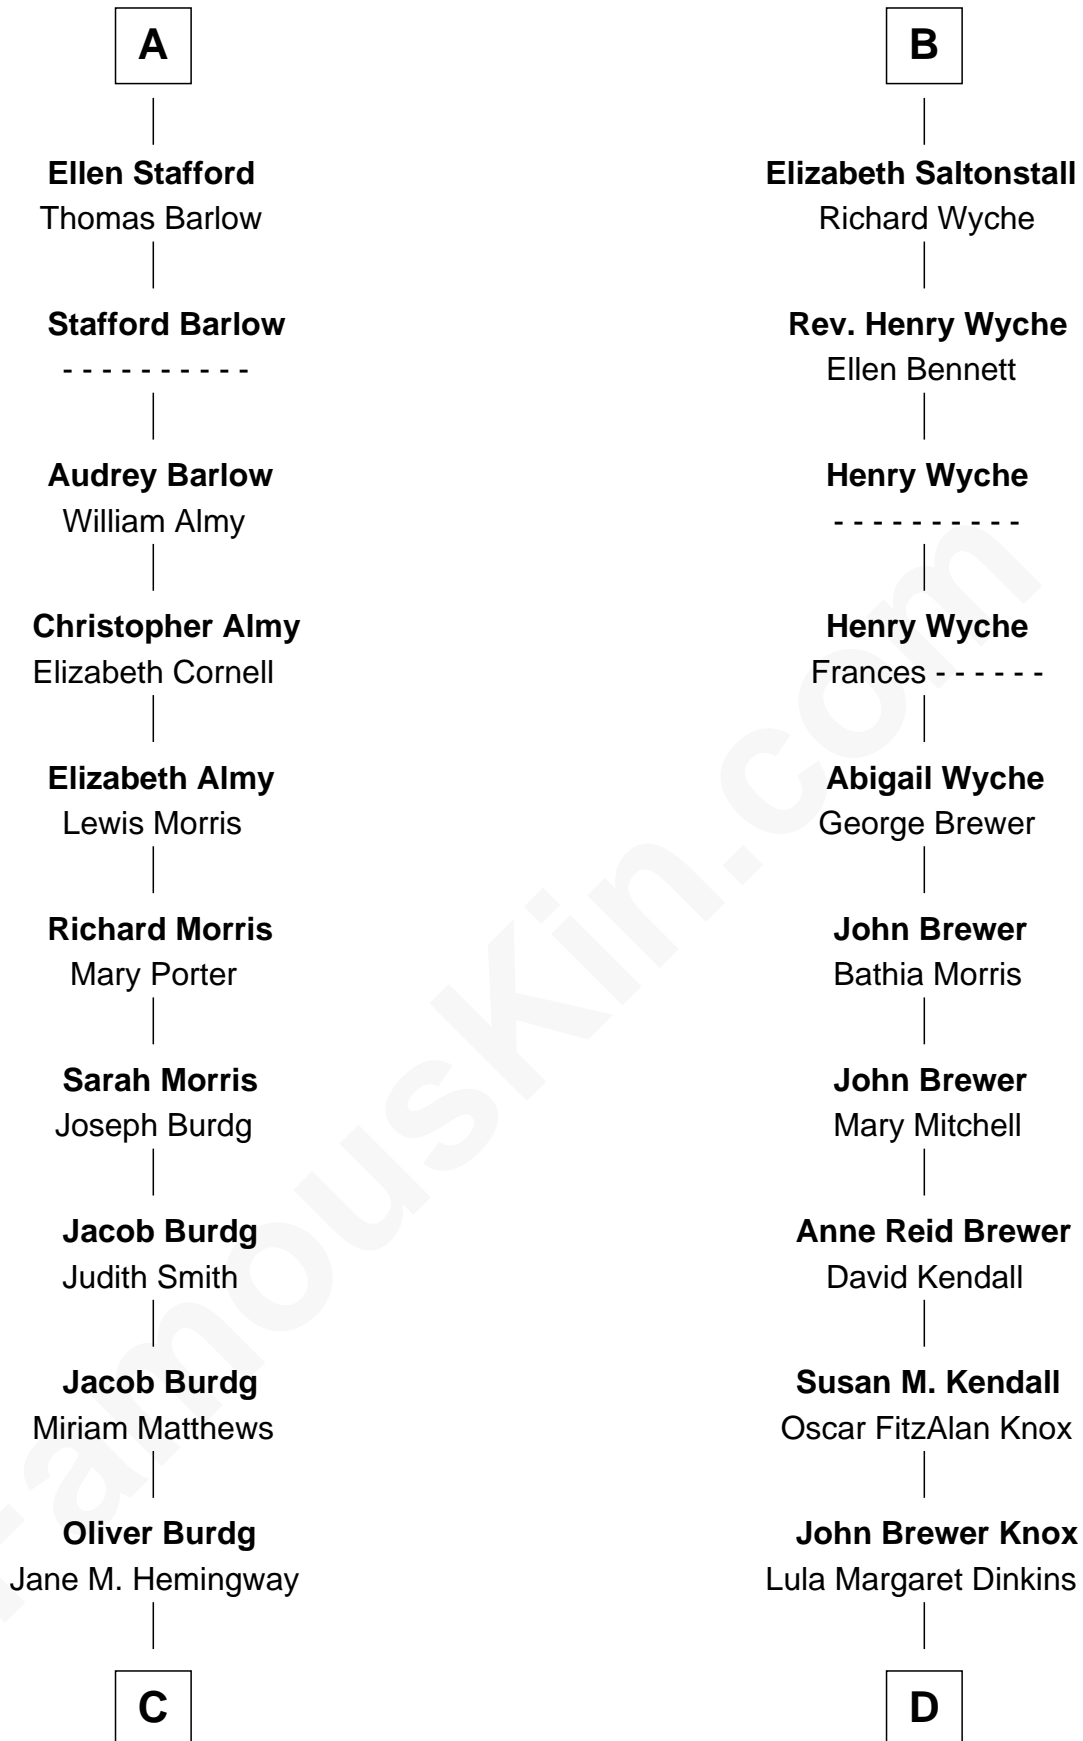

# FamousKin.com Relationship Chart of

**Richard Nixon**

*37th U.S. President*

19th cousin of

**Truman Capote**

*Author of In Cold Blood*

## Sir Nicholas Poyntz

**C**

**Almira Park Burdg**

Franklin Milhous

**Hannah Milhous**

Francis Anthony Nixon

**Richard Nixon**

*37th U.S. President*