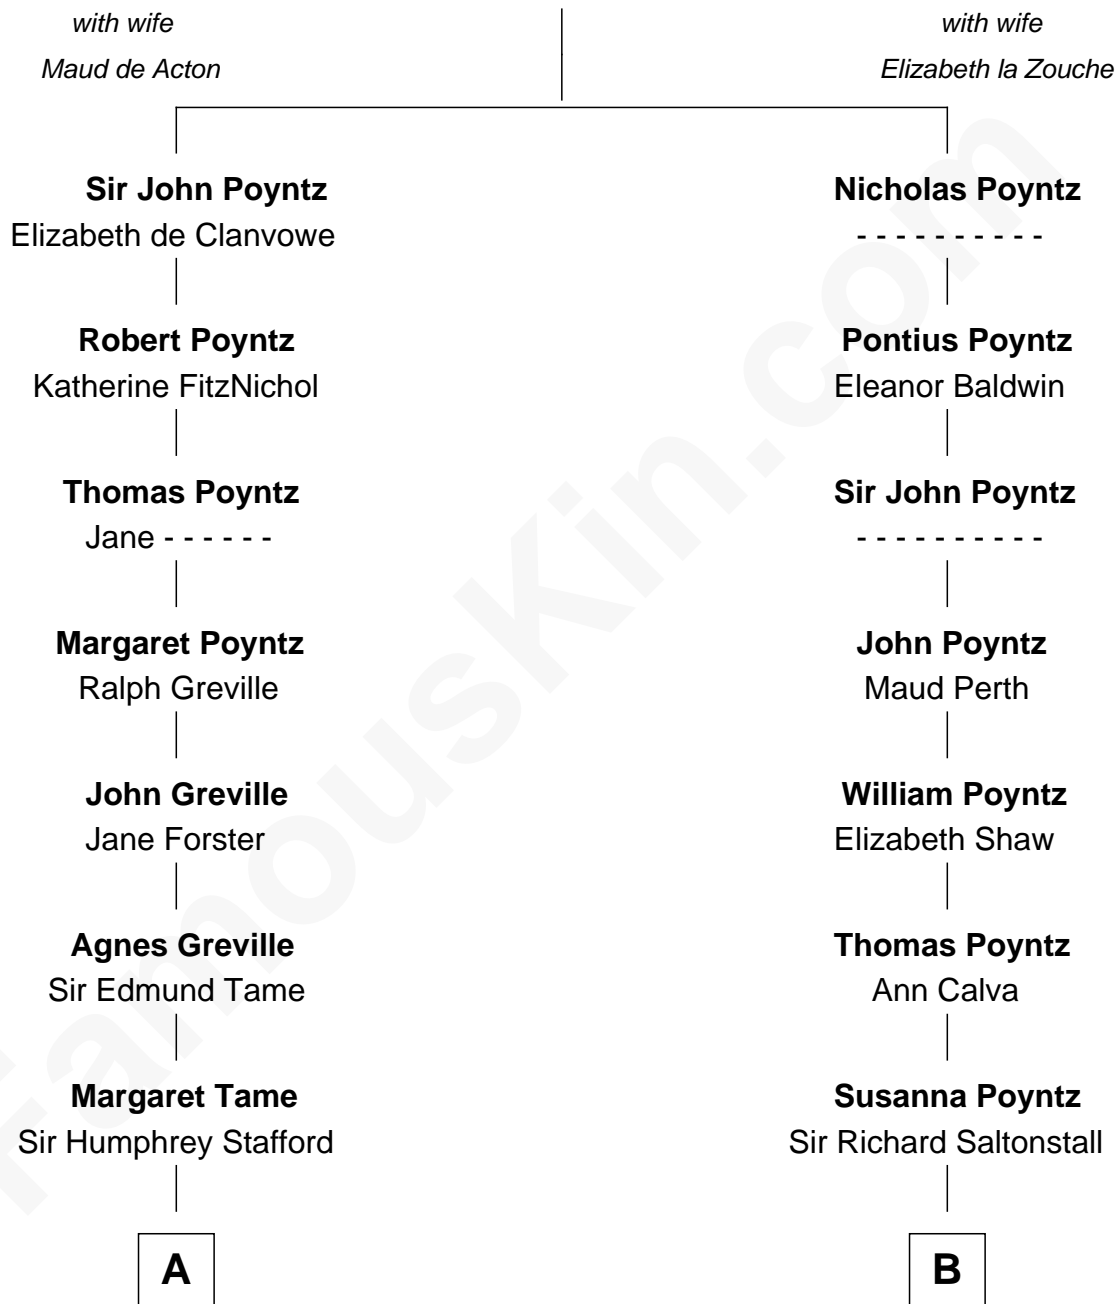

# FamousKin.com Relationship Chart of

**Richard Nixon**

*37th U.S. President*

19th cousin of

**Truman Capote**

*Author of In Cold Blood*

## Sir Nicholas Poyntz

**C**

**Almira Park Burdg**

Franklin Milhous

**Hannah Milhous**

Francis Anthony Nixon

**Richard Nixon**

*37th U.S. President*

**D**

**Mabel Knox**

Archulus Persons

**Archulus Persons**

Lillie May Faulk

**Truman Capote**

*Author of In Cold Blood*

FamousKin.com