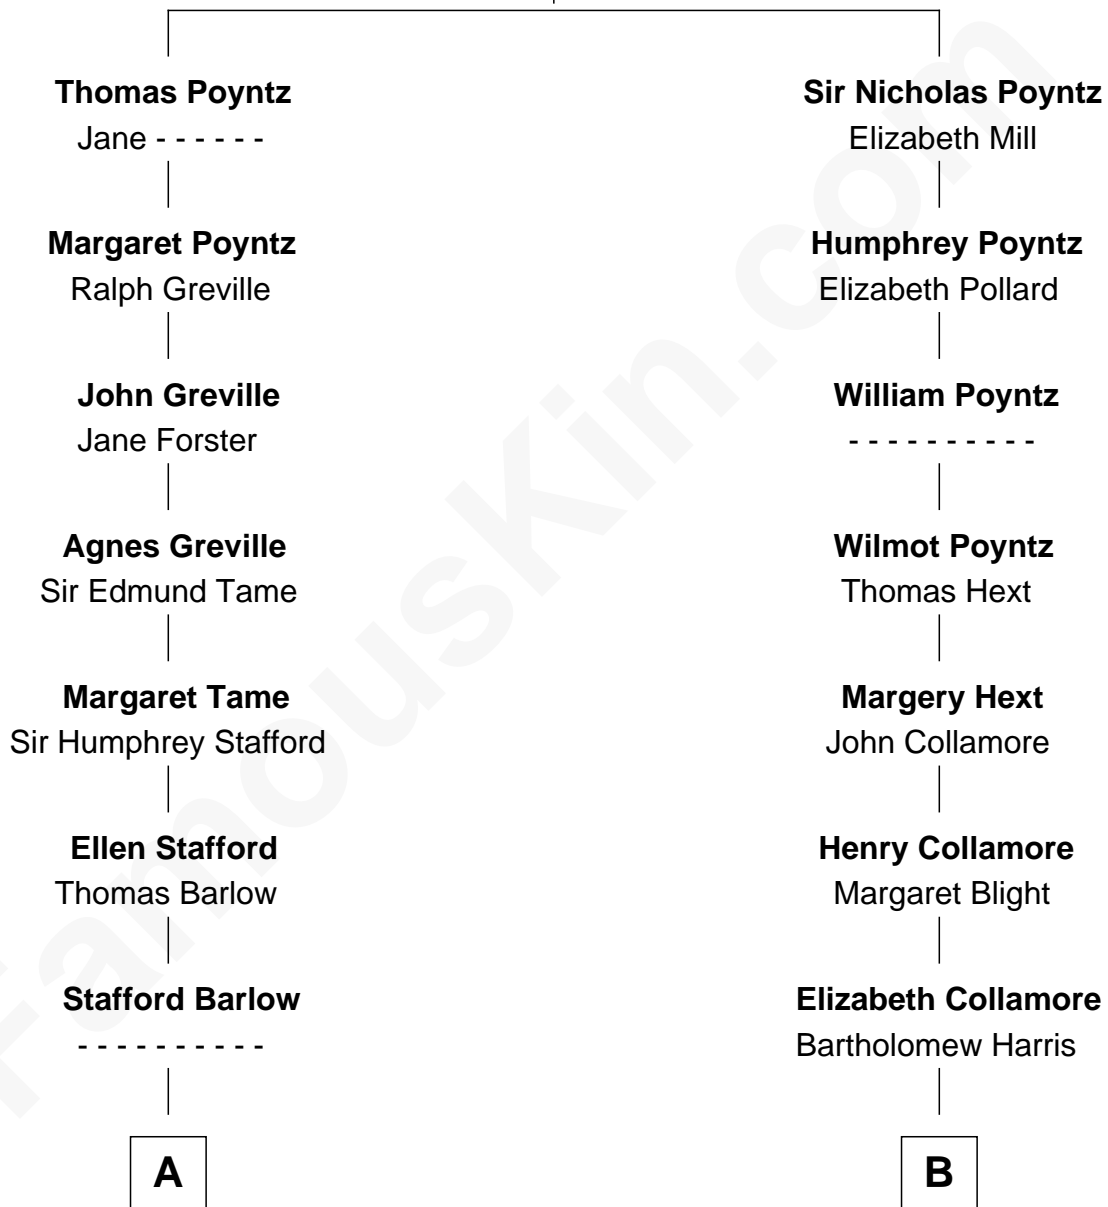

FamousKin.com Relationship Chart of

Richard Nixon

37th U.S. President

12th cousin 5 times removed of

Aaron Burr

Killed Alexander Hamilton

Robert Poyntz
Katherine FitzNichol

A

Audrey Barlow

William Almy

Christopher Almy

Elizabeth Cornell

Elizabeth Almy

Lewis Morris

Richard Morris

Mary Porter

Almira Park Burdg

Franklin Milhous

Hannah Milhous

Francis Anthony Nixon

Richard Nixon

37th U.S. President

B

Agnes Harris