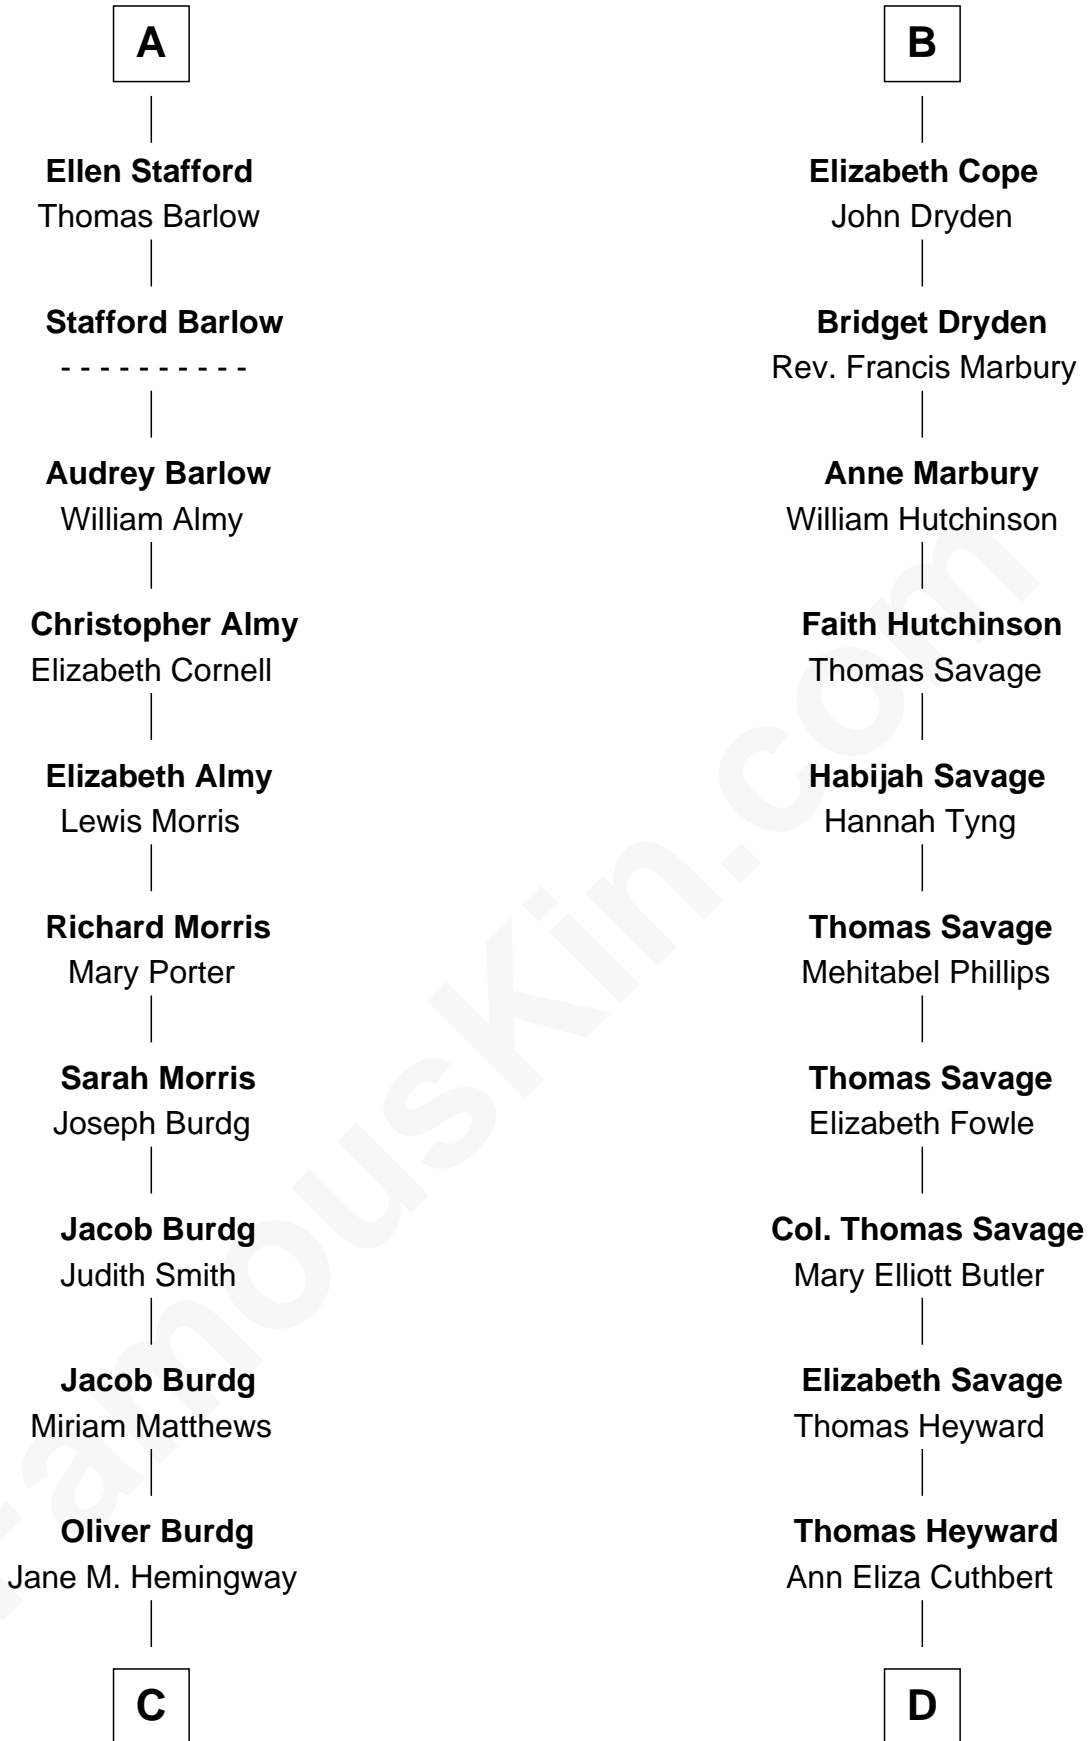

FamousKin.com Relationship Chart of

Richard Nixon

37th U.S. President

19th cousin 1 time removed of

DuBose Heyward

Author of Porgy (Porgy & Bess)

Ralph de Stafford

*with wife
Katherine de Hastang*

Elizabeth de Stafford

John de Ferrers

Robert de Ferrers

Margaret Despencer

Phillippa Ferrers

Sir Thomas Greene

Elizabeth Greene

William Raleigh

Sir Edward Raleigh

Margaret Verney

Sir Edward Raleigh

Anne Chamberlayne

Bridget Raleigh

Sir John Cope

B

C

Almira Park Burdg
Franklin Milhous

Hannah Milhous
Francis Anthony Nixon

Richard Nixon
37th U.S. President

D

Thomas Savage Heyward
Georgianna Hasell

Thomas Savage Heyward
Louisa Watkins

Edwin Watkins Heyward
Jane Screven DuBose