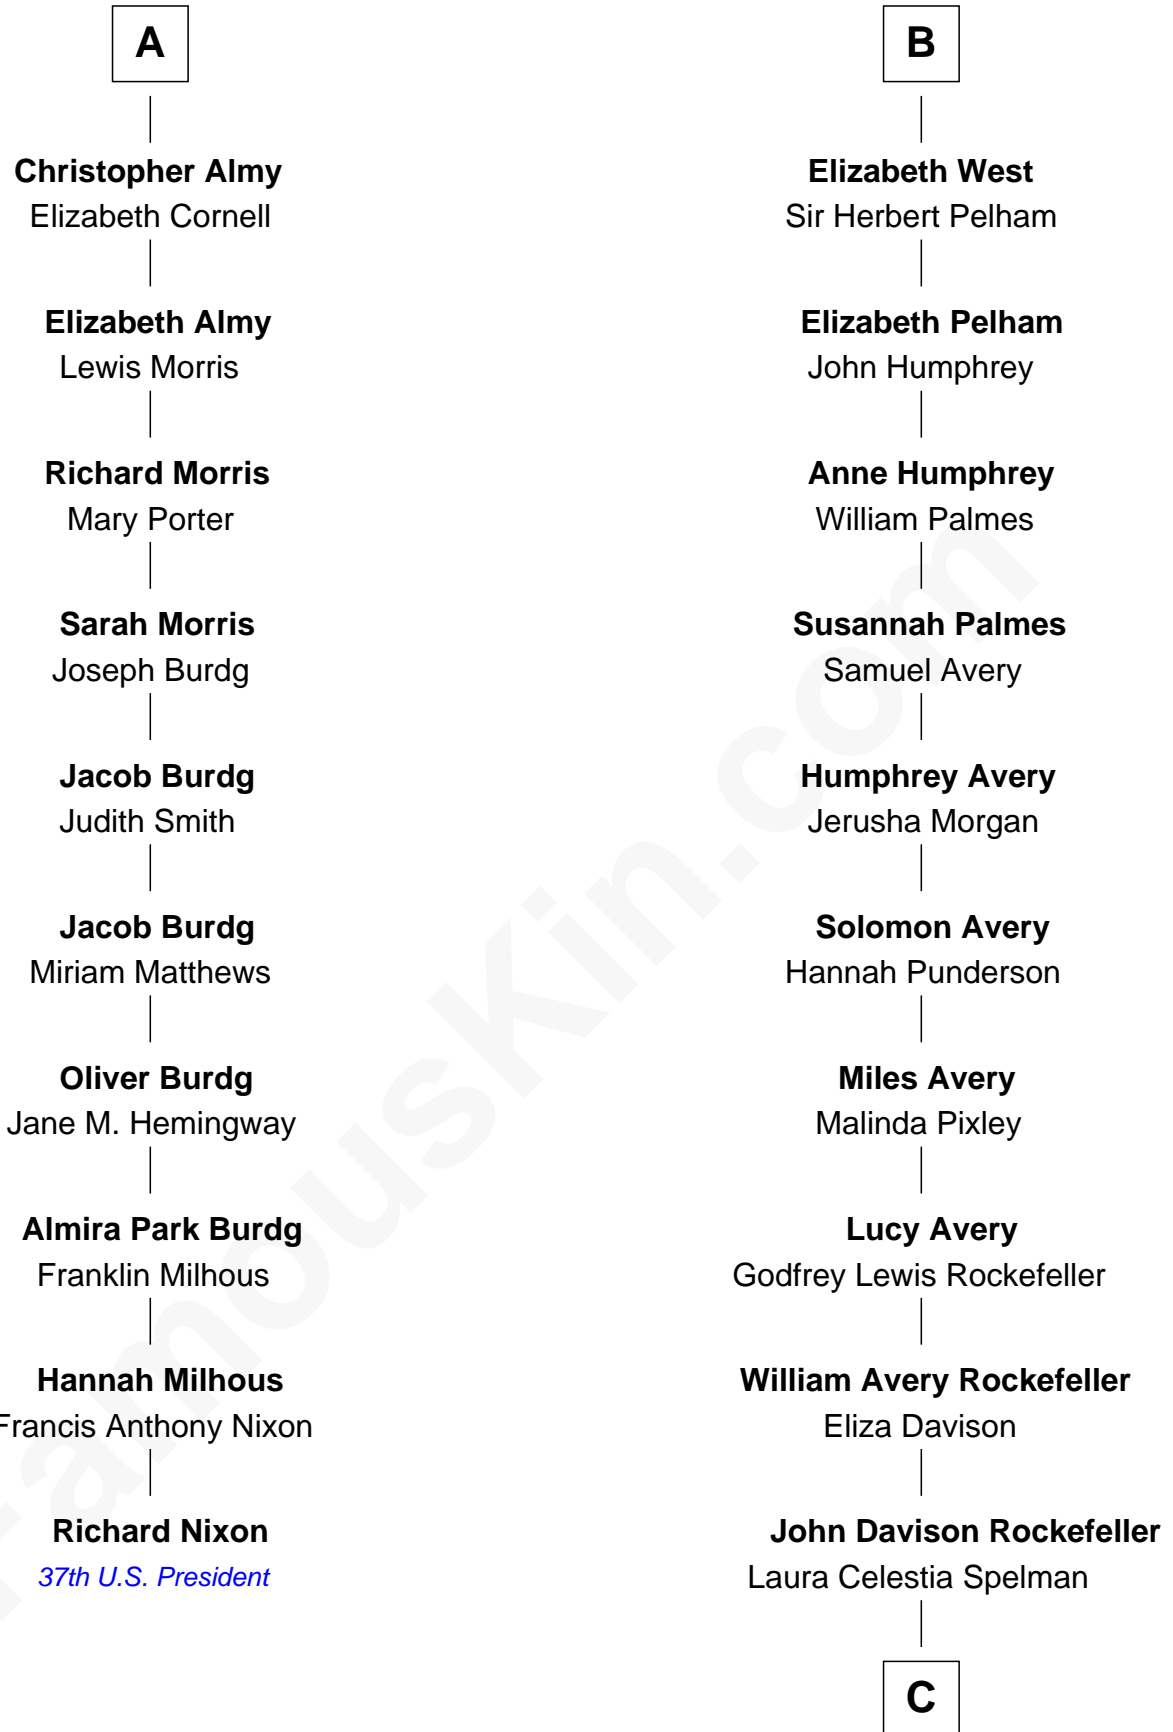

FamousKin.com Relationship Chart of

Richard Nixon

37th U.S. President

16th cousin 2 times removed of

Nelson Rockefeller

41st U.S. Vice-President

Katherine Pabenham

with husband
Sir Thomas Aylesbury

with husband
Sir William Cheney

Eleanor Aylesbury
Sir Humphrey Stafford

Sir Laurence Cheney
Elizabeth Cokayne

Humphrey Stafford
Katherine Fray

Elizabeth Cheney
Sir Frederick Tilney

Sir Humphrey Stafford
Margaret Fogge

Elizabeth Tilney
Sir Thomas Howard

Sir Humphrey Stafford
Margaret Tame

Elizabeth Howard
Thomas Boleyn

Ellen Stafford
Thomas Barlow

Mary Boleyn
Sir William Carey

Stafford Barlow

Catherine Carey
Sir Francis Knollys

Audrey Barlow
William Almy

Anne Knollys
Sir Thomas West

A

B

C

John Davison Rockefeller

Abby Greene Aldrich

Nelson Rockefeller