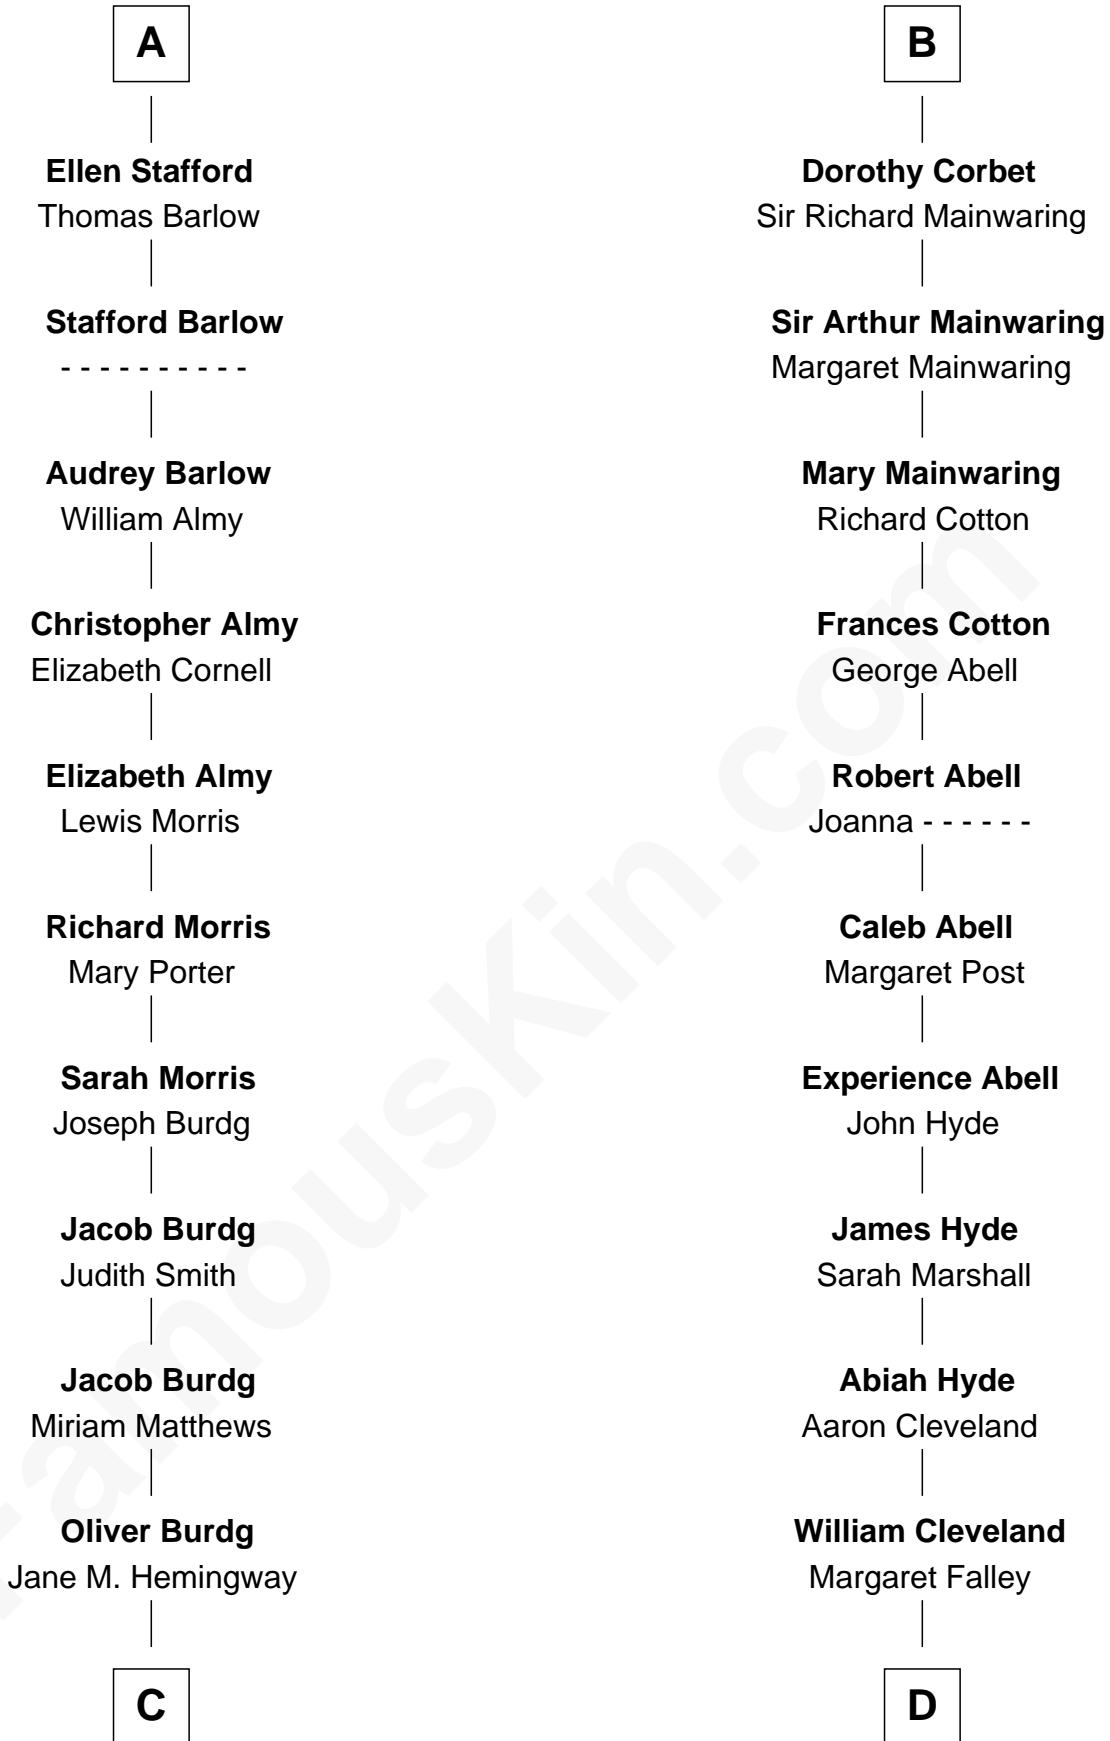

# FamousKin.com Relationship Chart of

**Richard Nixon**

*37th U.S. President*

18th cousin 1 time removed of

**Grover Cleveland**

*22nd and 24th U.S. President*

**Ralph de Stafford**

*with wife  
Katherine de Hastang*

Eleanor Aylesbury

**Humphrey Stafford**

Katherine Fray

**Sir Humphrey Stafford**

Margaret Fogge

**Sir Humphrey Stafford**

Margaret Tame

**A**

**Elizabeth de Stafford**

John de Ferrers

**Robert de Ferrers**

Margaret Despencer

**Sir Edmund Ferrers**

Ellen Roche

**Sir William Ferrers**

Elizabeth Belknap

**Anne Ferrers**

Sir Walter Devereux

**Elizabeth Devereux**

Sir Richard Corbet

**Sir Robert Corbet**

Elizabeth Vernon

**B**

FamousKin.com