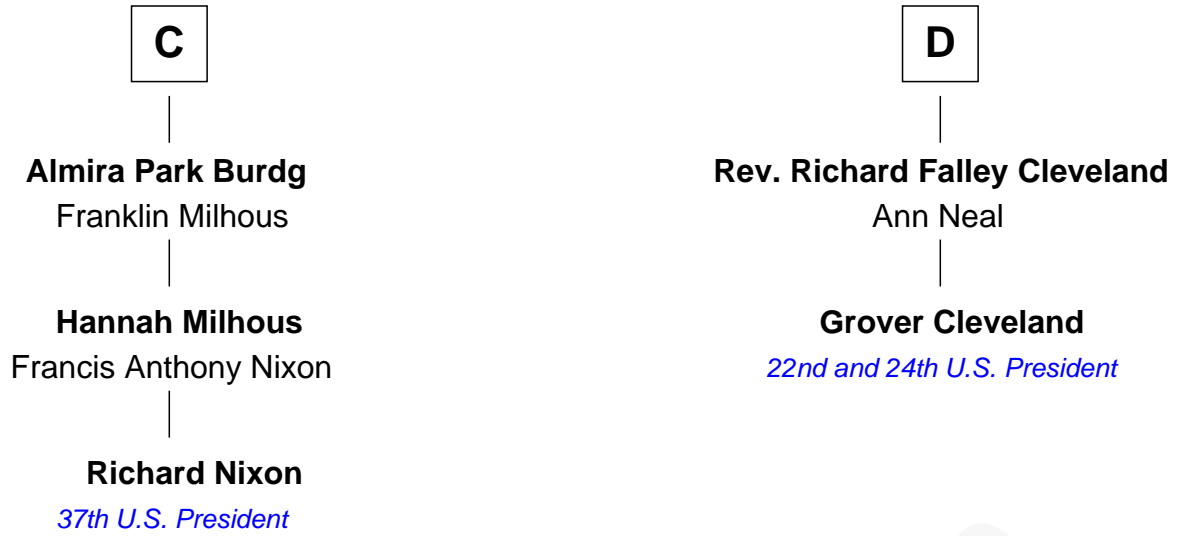

# FamousKin.com Relationship Chart of

**Richard Nixon**

*37th U.S. President*

18th cousin 1 time removed of

**Grover Cleveland**

*22nd and 24th U.S. President*

**Ralph de Stafford**

*with wife  
Katherine de Hastang*

Eleanor Aylesbury

**Humphrey Stafford**

Katherine Fray

**Sir Humphrey Stafford**

Margaret Fogge

**Sir Humphrey Stafford**

Margaret Tame

**A**

**Elizabeth de Stafford**

John de Ferrers

**Robert de Ferrers**

Margaret Despencer

**Sir Edmund Ferrers**

Ellen Roche

**Sir William Ferrers**

Elizabeth Belknap

**Anne Ferrers**

Sir Walter Devereux

**Elizabeth Devereux**

Sir Richard Corbet

**Sir Robert Corbet**

Elizabeth Vernon

**B**

FamousKin.com