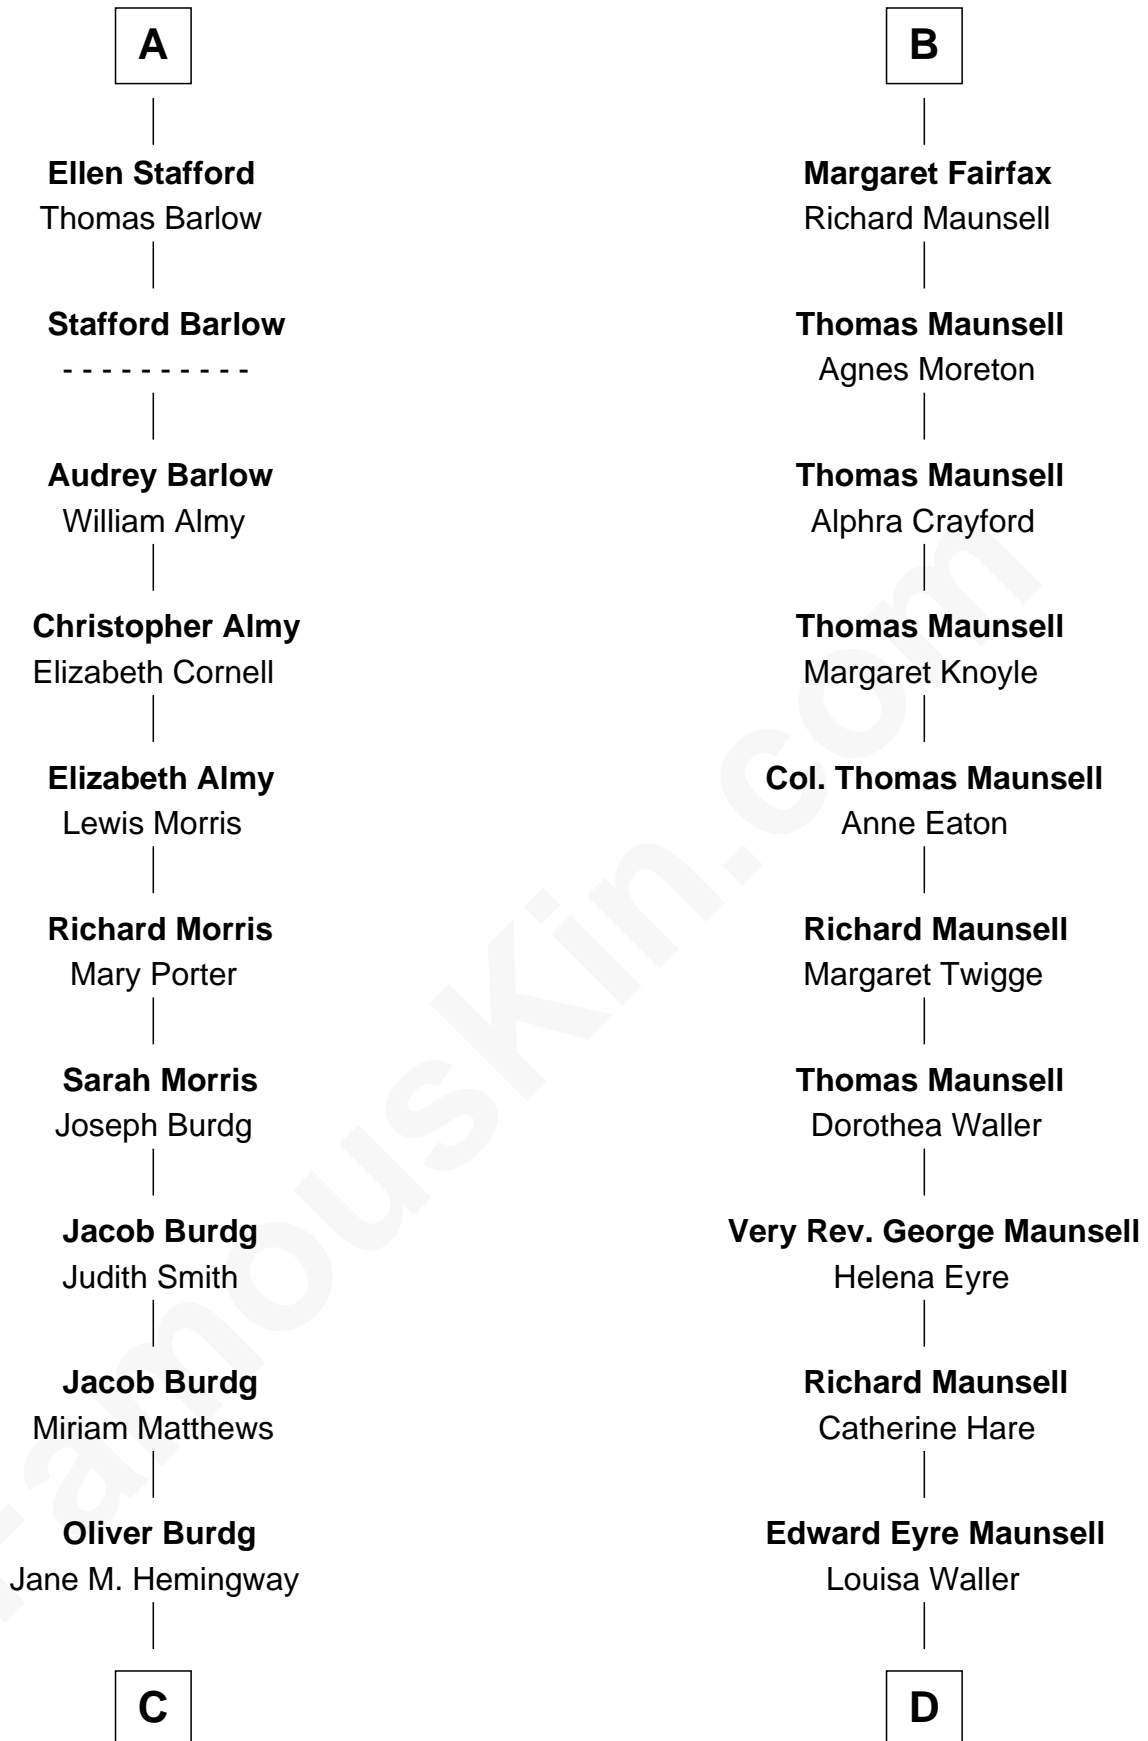

FamousKin.com Relationship Chart of

Richard Nixon

37th U.S. President

19th cousin 2 times removed of

Phoebe Waller-Bridge

Theatre, TV and Movie Actress

Ralph de Stafford

*with wife
Katherine de Hastang*

Jane de Neville

Sir William Gascoigne

Sir William Gascoigne

Margaret Percy

Agnes Gascoigne

Sir Thomas Fairfax

B

C

Almira Park Burdg
Franklin Milhous

Hannah Milhous
Francis Anthony Nixon

Richard Nixon
37th U.S. President

D

Florence Catherine Maunsell
Rev. Theodosius Cotterell Henry Ward-Boughton-Leigh

Elsie Noëline Waller Ward-Boughton-Leigh
Rev. Horace Fitzhenry Waller-Bridge