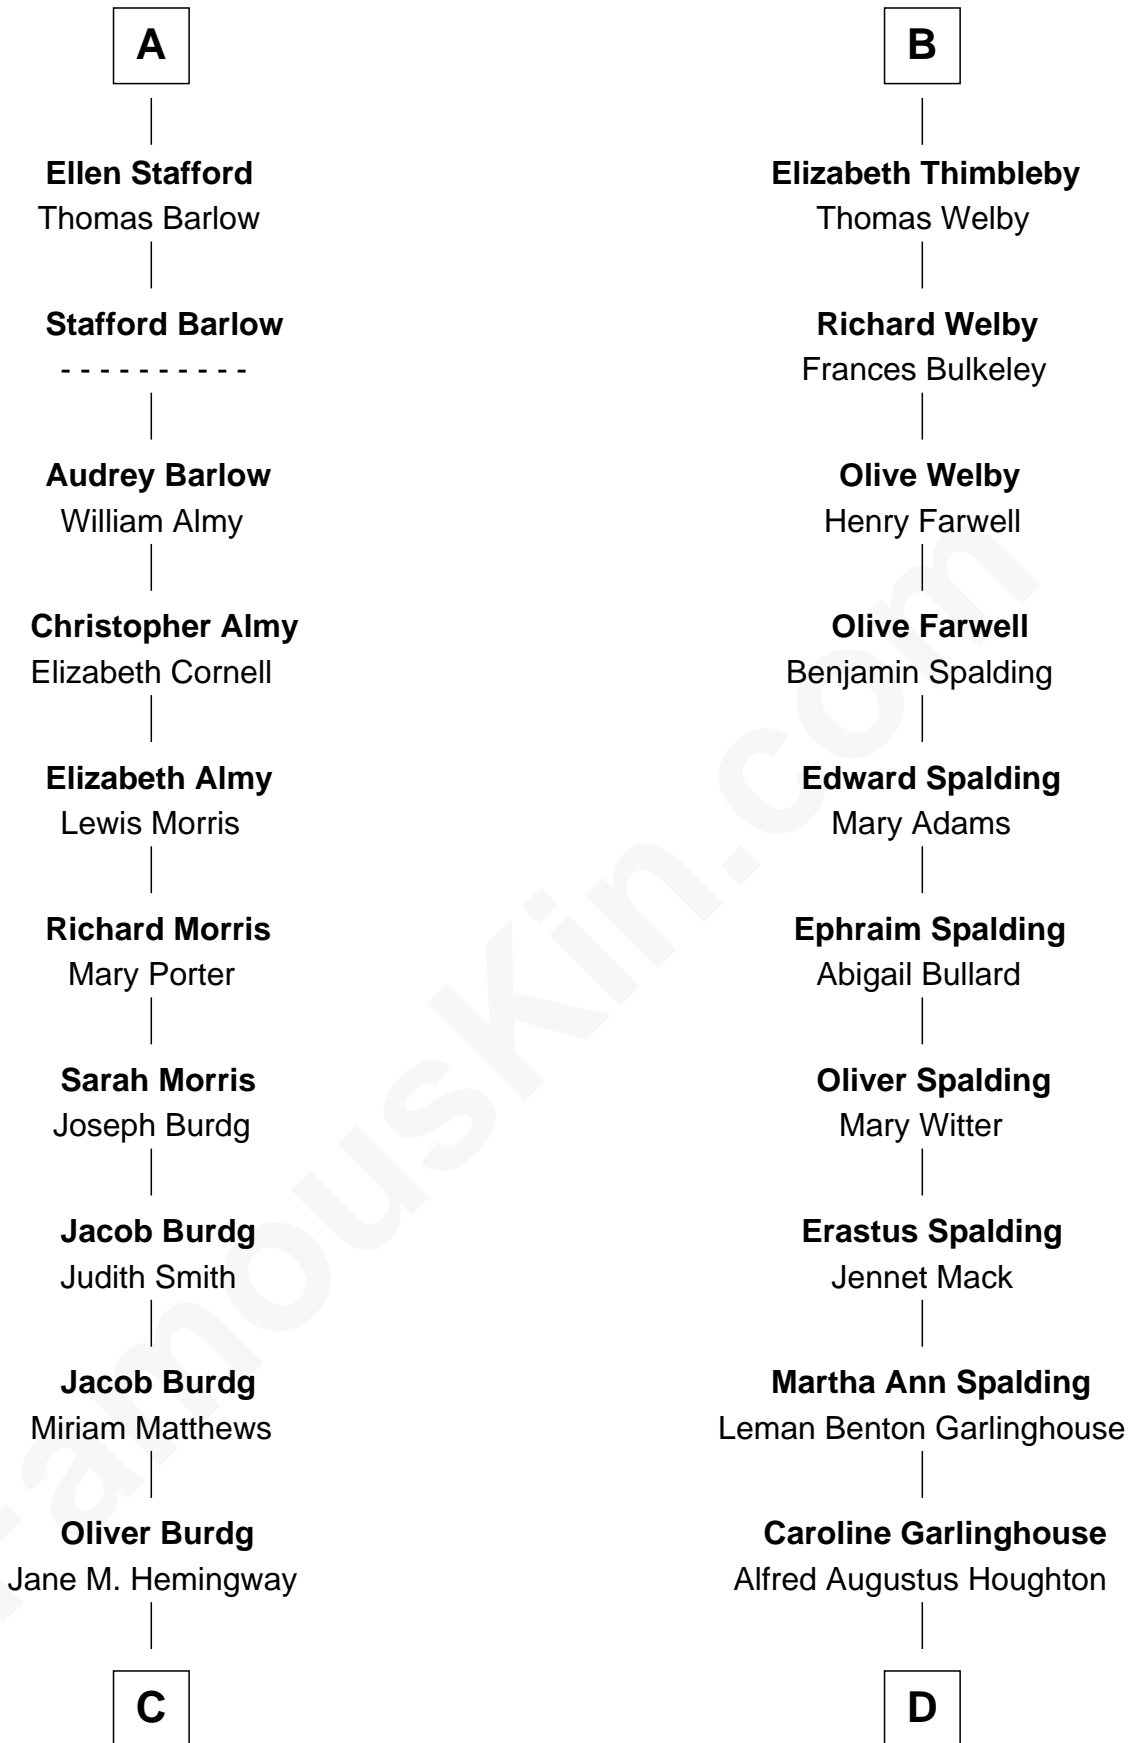

FamousKin.com Relationship Chart of

Richard Nixon

37th U.S. President

18th cousin 1 time removed of

Katharine Hepburn

Movie Actress

Ralph de Stafford

with wife
Katherine de Hastang

Beatrice de Stafford

Thomas de Ros

Margaret de Ros

Sir Reynold Grey

Margaret Grey

Sir William Bonville

Elizabeth Bonville

William Talboys

Sir Robert Talboys

Elizabeth Heron

Maud Talboys

Sir Robert Tyrwhit

Katharine Tyrwhit

Sir Richard Thimbleby

B

C

Almira Park Burdg
Franklin Milhous

Hannah Milhous
Francis Anthony Nixon

Richard Nixon
37th U.S. President

D

Katharine Martha Houghton
Thomas Norval Hepburn

Katharine Hepburn
Movie Actress

FamousKin.com