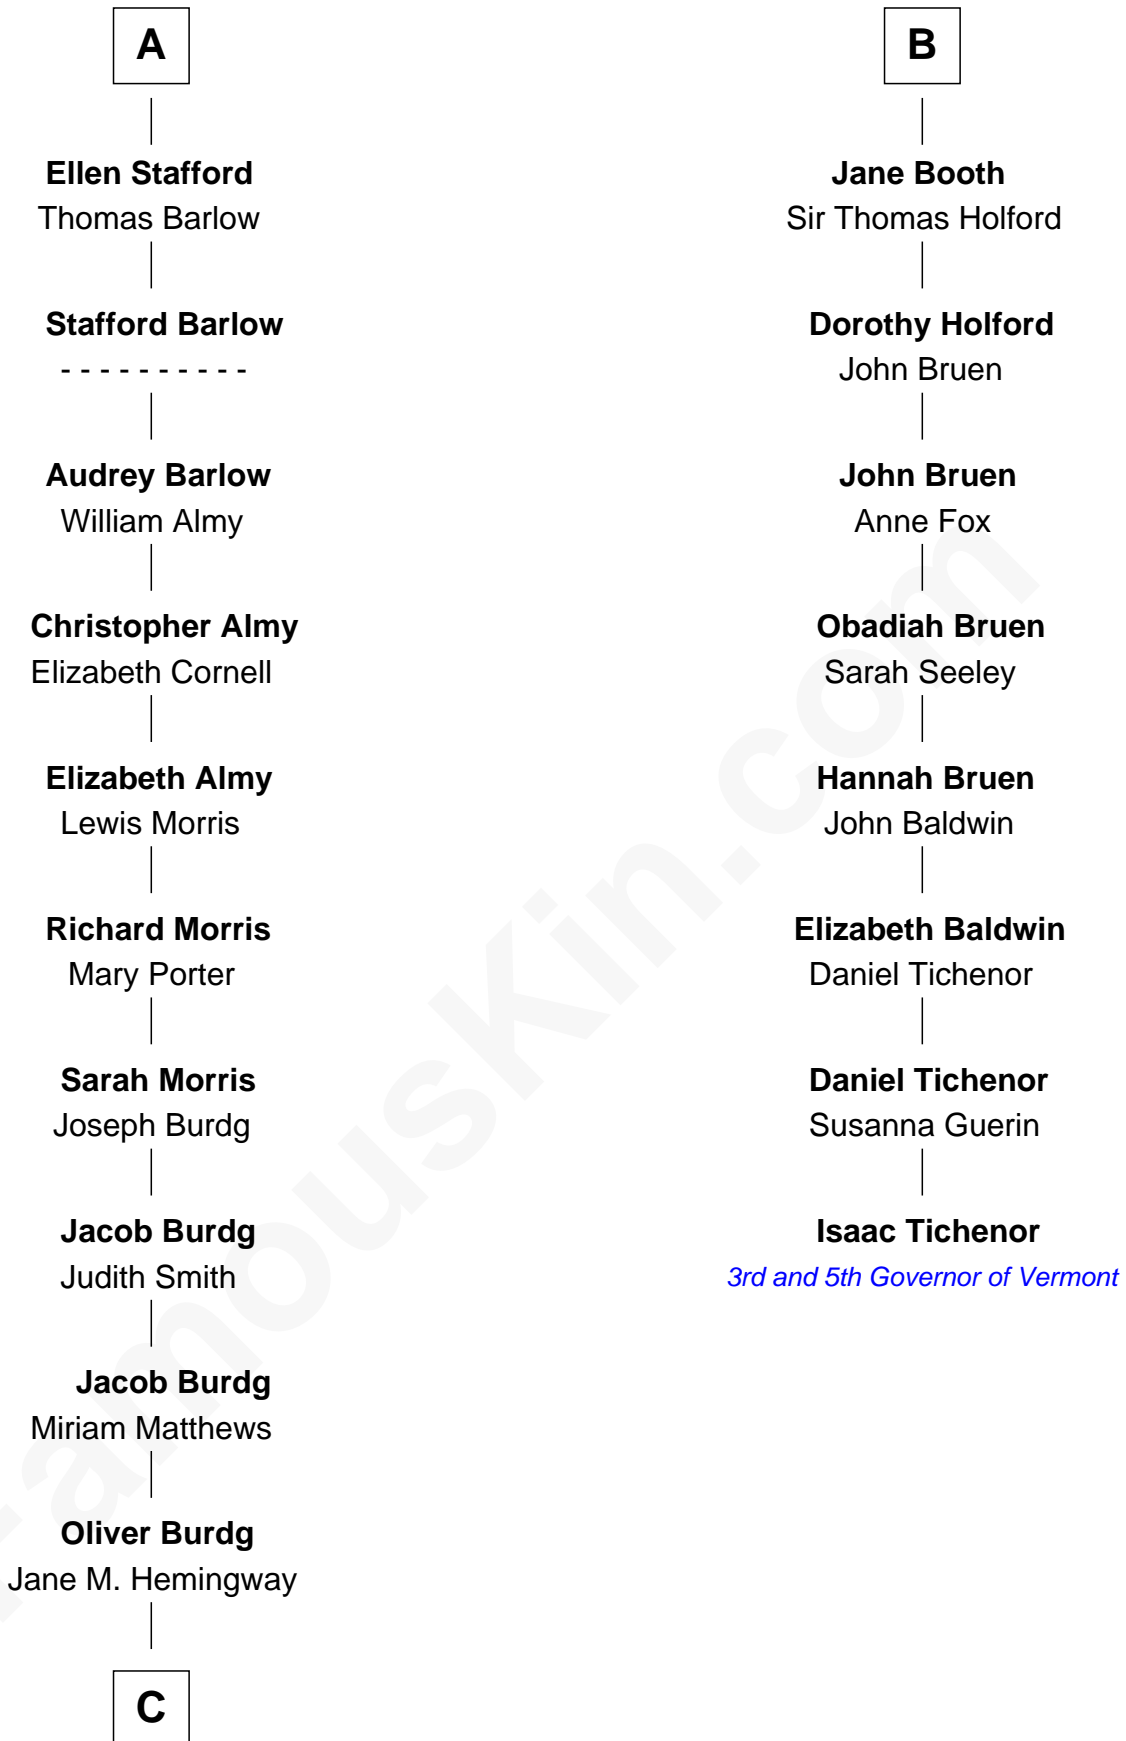

# FamousKin.com Relationship Chart of

**Richard Nixon**

*37th U.S. President*

14th cousin 5 times removed of

**Isaac Tichenor**

*3rd and 5th Governor of Vermont*

**C**

—  
**Almira Park Burdg**  
Franklin Milhous

—  
**Hannah Milhous**  
Francis Anthony Nixon

—  
**Richard Nixon**  
*37th U.S. President*

FamousKin.com