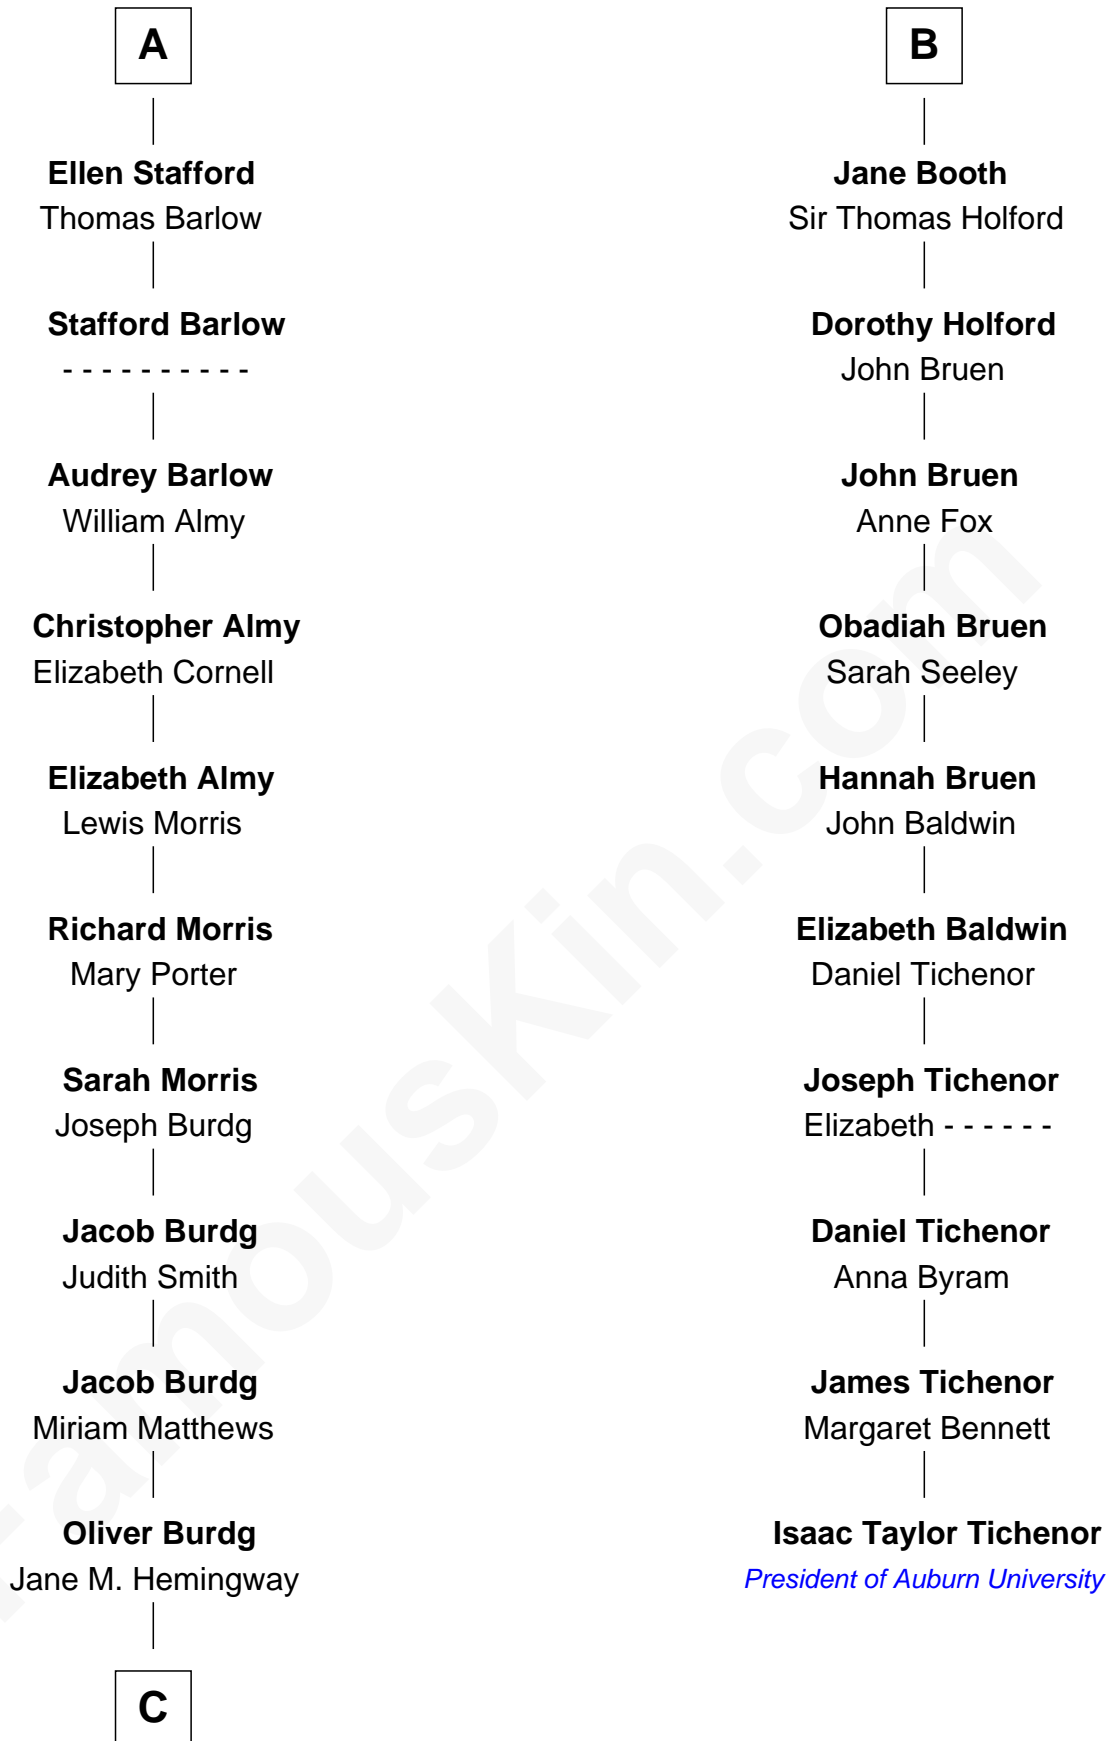

FamousKin.com Relationship Chart of

Richard Nixon

37th U.S. President

16th cousin 3 times removed of

Isaac Taylor Tichenor

President of Auburn University

C

—
Almira Park Burdg

Franklin Milhous

—
Hannah Milhous

Francis Anthony Nixon

—
Richard Nixon

37th U.S. President

FamousKin.com