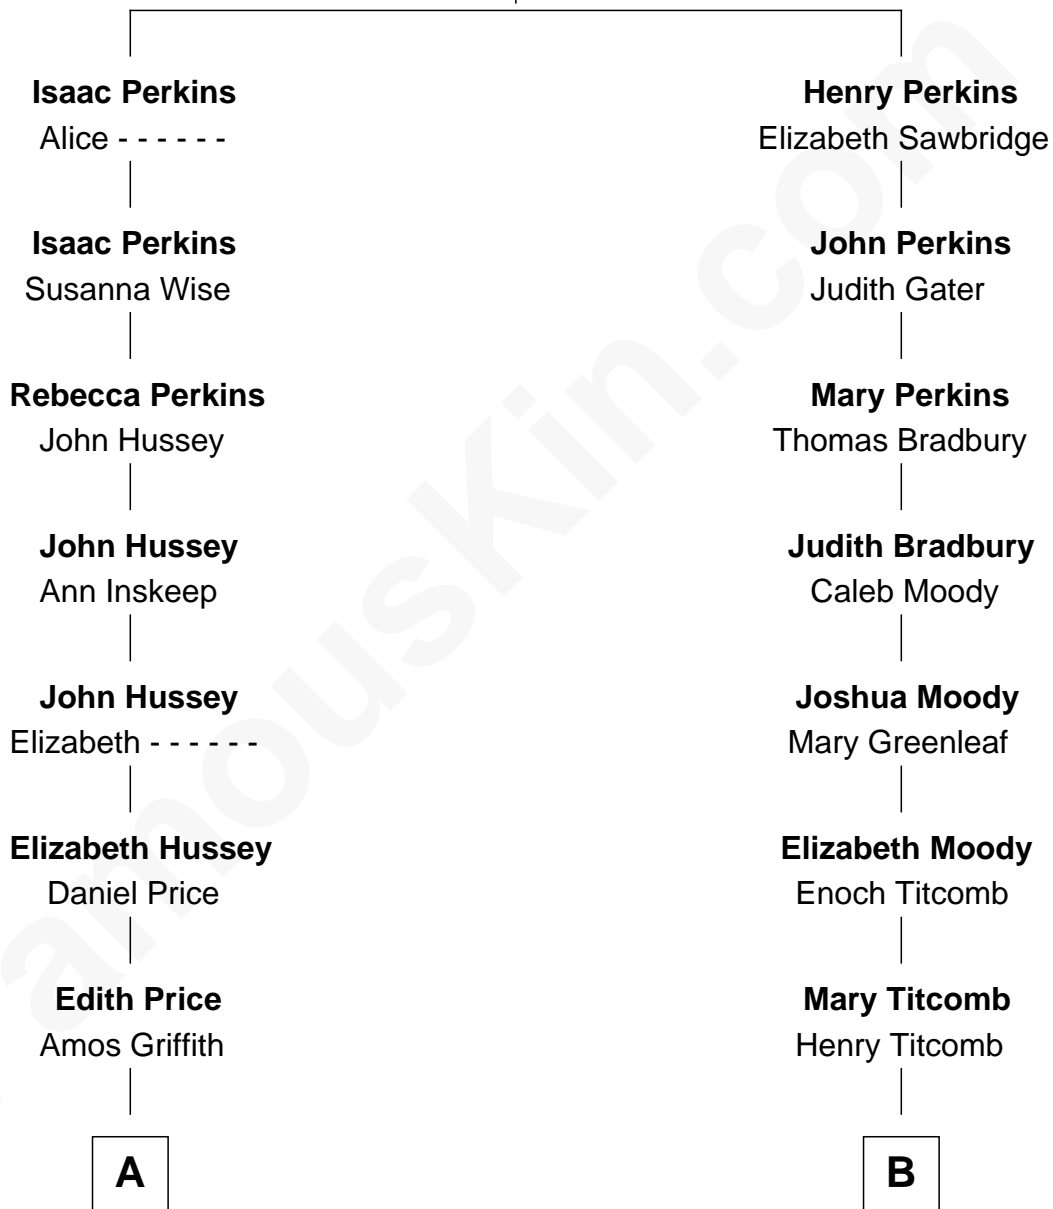

# FamousKin.com Relationship Chart of

**Richard Nixon**

*37th U.S. President*

10th cousin 4 times removed of

**Charlie Day**

*TV and Movie Actor*

**Thomas Perkins**

Alice - - - - -

**A**

**Elizabeth Price Griffith**  
Joshua Vickers Milhous

**Franklin Milhous**  
Almira Park Burdg

**Hannah Milhous**  
Francis Anthony Nixon

**Richard Nixon**  
*37th U.S. President*

**B**

**Henry Titcomb**  
Abigail Whitmore

**Silas Titcomb**  
Hannah Moody Sawyer

**Caroline Harrod Titcomb**  
Rev. William Sewall

**Rev. John Ladd Sewall**  
Katharine Mussey Hartwell

**Katharine Mussey Sewall**  
Roswell Mears Austin

**Katharine Hartwell Austin**  
Dr. Lawton Parker Greenman Peckham

**Mary Adelaide Peckham**  
Thomas Charles Day

**Charlie Day**  
*TV and Movie Actor*