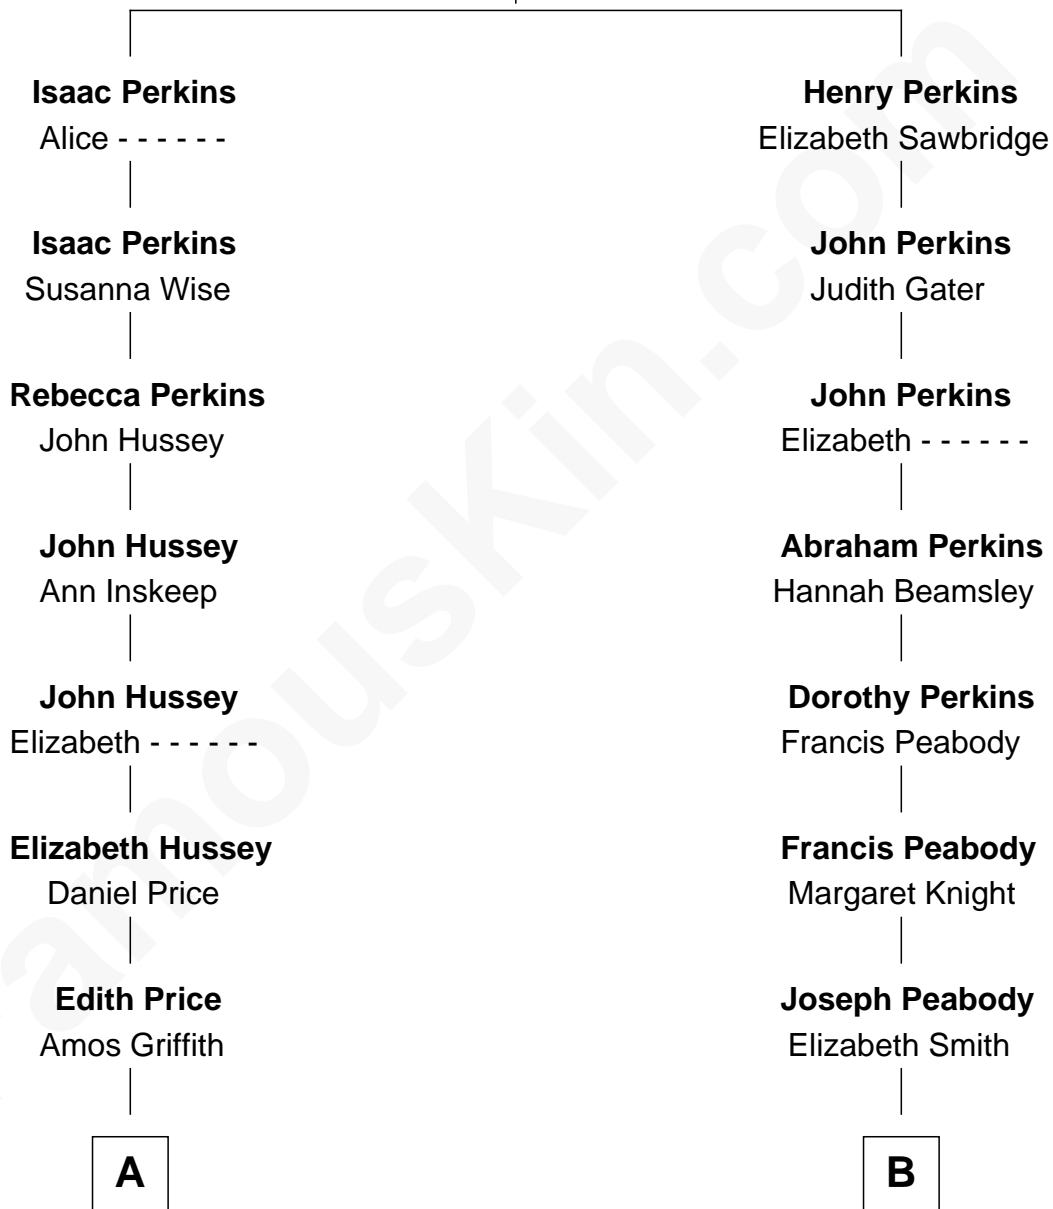

FamousKin.com Relationship Chart of

Richard Nixon

37th U.S. President

10th cousin 2 times removed of

Kyra Sedgwick

TV and Movie Actress

Thomas Perkins

Alice - - - - -

A

Elizabeth Price Griffith
Joshua Vickers Milhous

Franklin Milhous
Almira Park Burdg

Hannah Milhous
Francis Anthony Nixon

Richard Nixon
37th U.S. President

B

Francis Peabody
Martha Endicott

Samuel Endicott Peabody
Marianne Cabot Lee