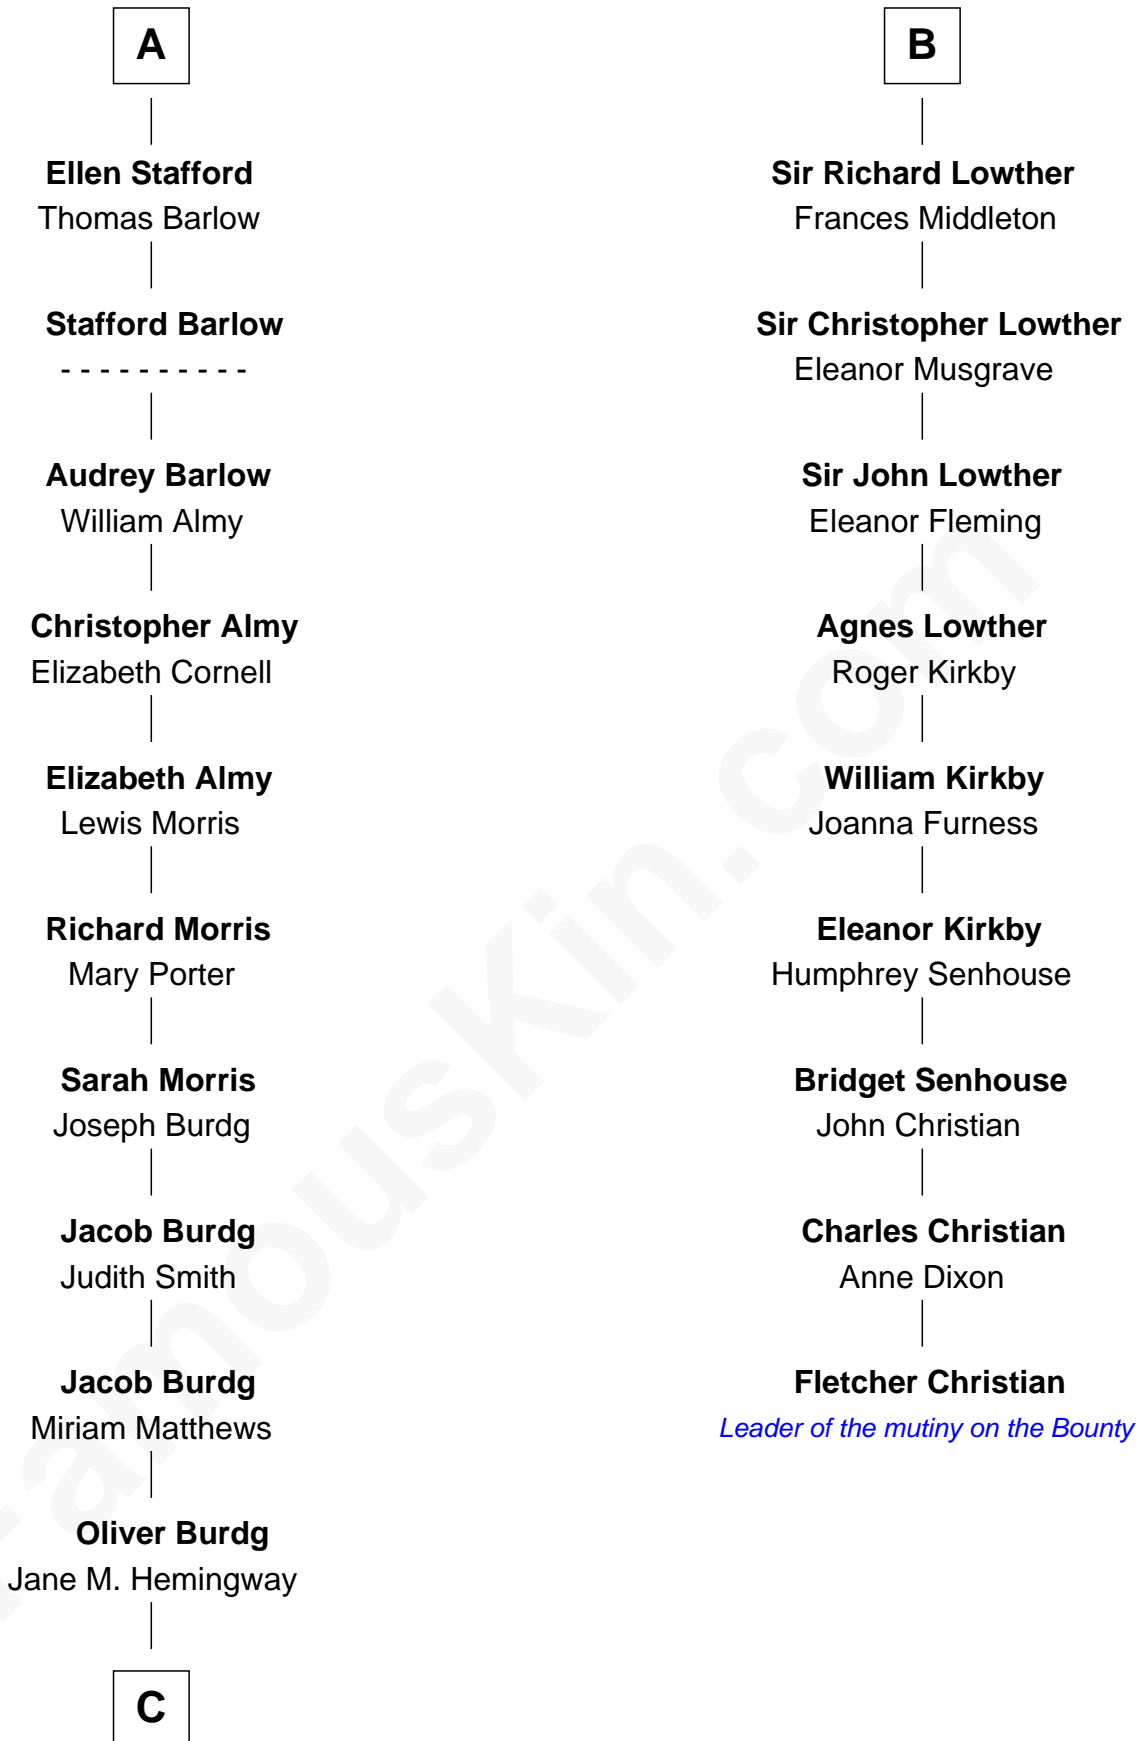

FamousKin.com Relationship Chart of

Richard Nixon

37th U.S. President

15th cousin 4 times removed of

Fletcher Christian

Leader of the mutiny on the Bounty

C

—
Almira Park Burdg

Franklin Milhous

—
Hannah Milhous

Francis Anthony Nixon

—
Richard Nixon

37th U.S. President

FamousKin.com