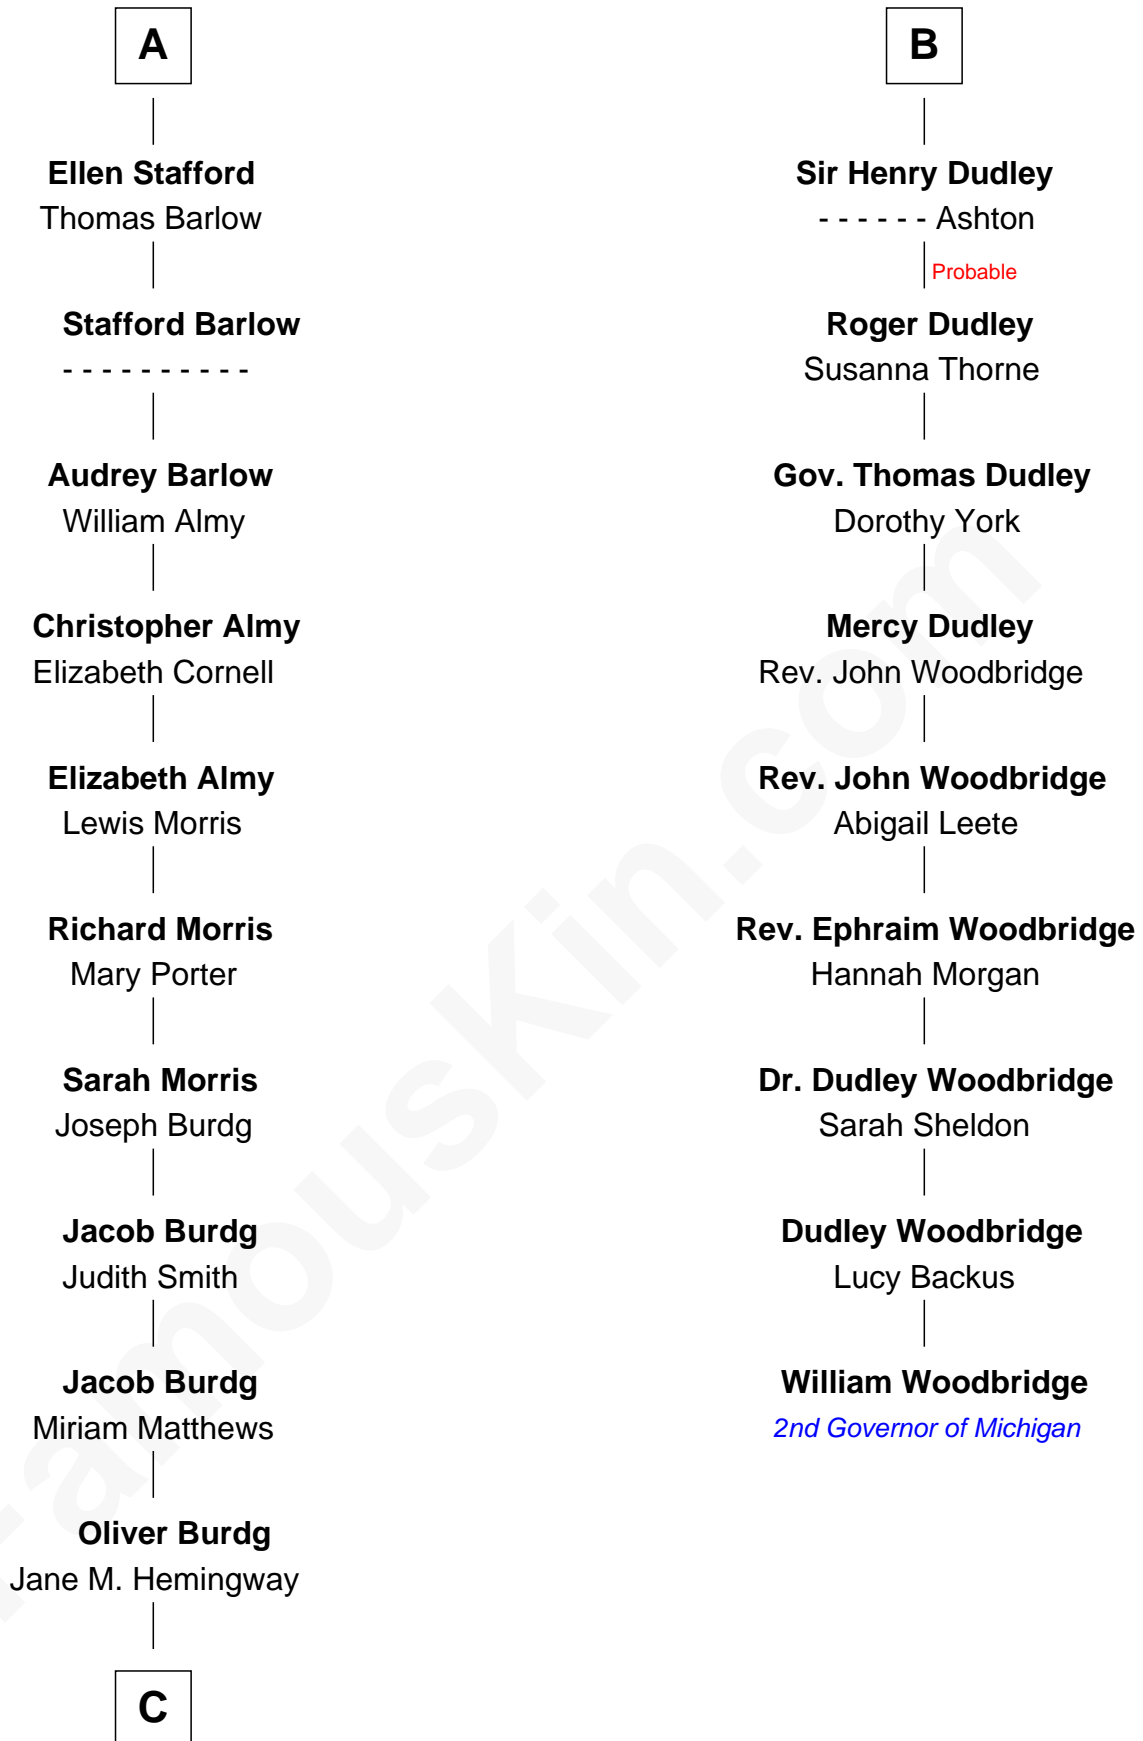

# FamousKin.com Relationship Chart of

**Richard Nixon**

*37th U.S. President*

15th cousin 4 times removed of

**William Woodbridge**

*2nd Governor of Michigan*

**Ralph de Stafford**

*with wife  
Katherine de Hastang*

**Beatrice de Stafford**

Thomas de Ros

**Margaret de Ros**

Sir Reynold Grey

**Margaret Grey**

Sir William Bonville

**William Bonville**

Elizabeth Harington

**William Bonville**

Katherine Neville

**Cecily Bonville**

Thomas Grey

**Cecily Grey**

Sir John Sutton

**B**

**C**

—  
**Almira Park Burdg**

Franklin Milhous

—  
**Hannah Milhous**

Francis Anthony Nixon

—  
**Richard Nixon**

*37th U.S. President*

FamousKin.com