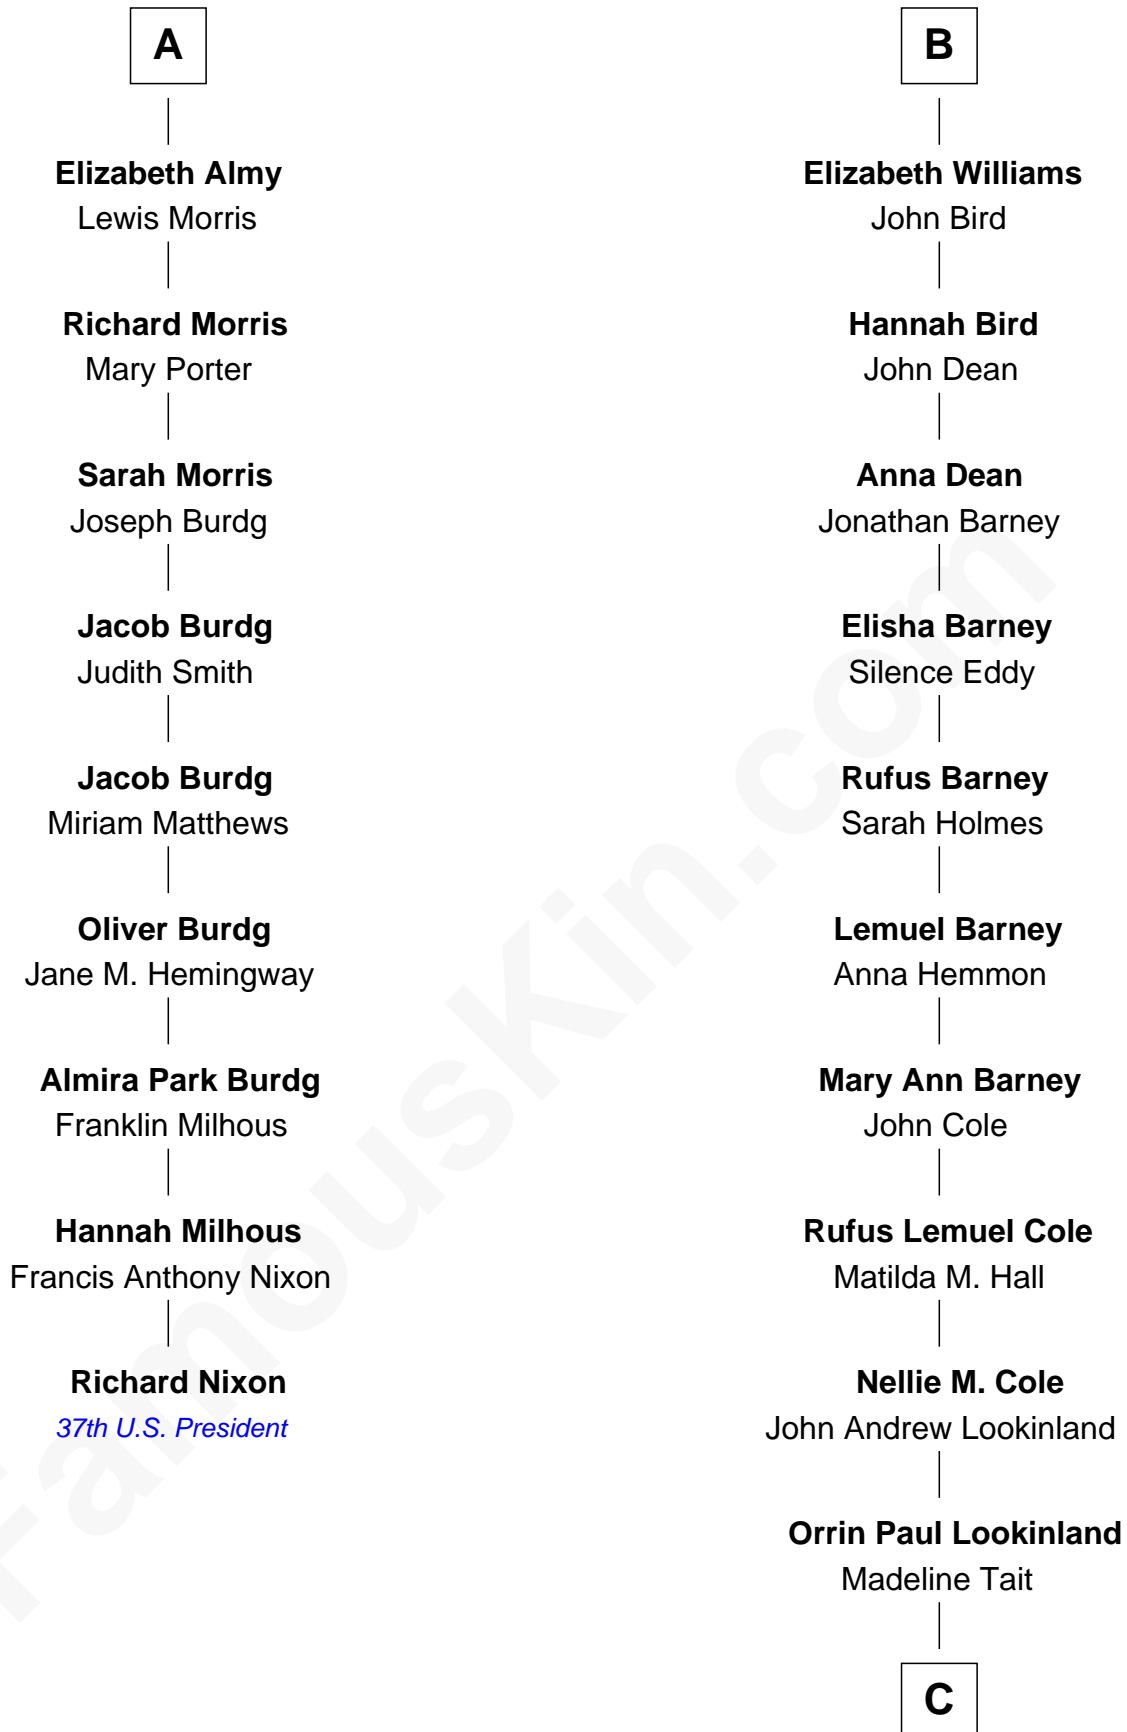

FamousKin.com Relationship Chart of

Richard Nixon

37th U.S. President

15th cousin 3 times removed of

Michael Lookinland

TV Actor

Sir Humphrey Stafford

Eleanor Aylesbury

C

Paul Russell Lookinland
Karen Ruth McKinney

Michael Lookinland
TV Actor

FamousKin.com