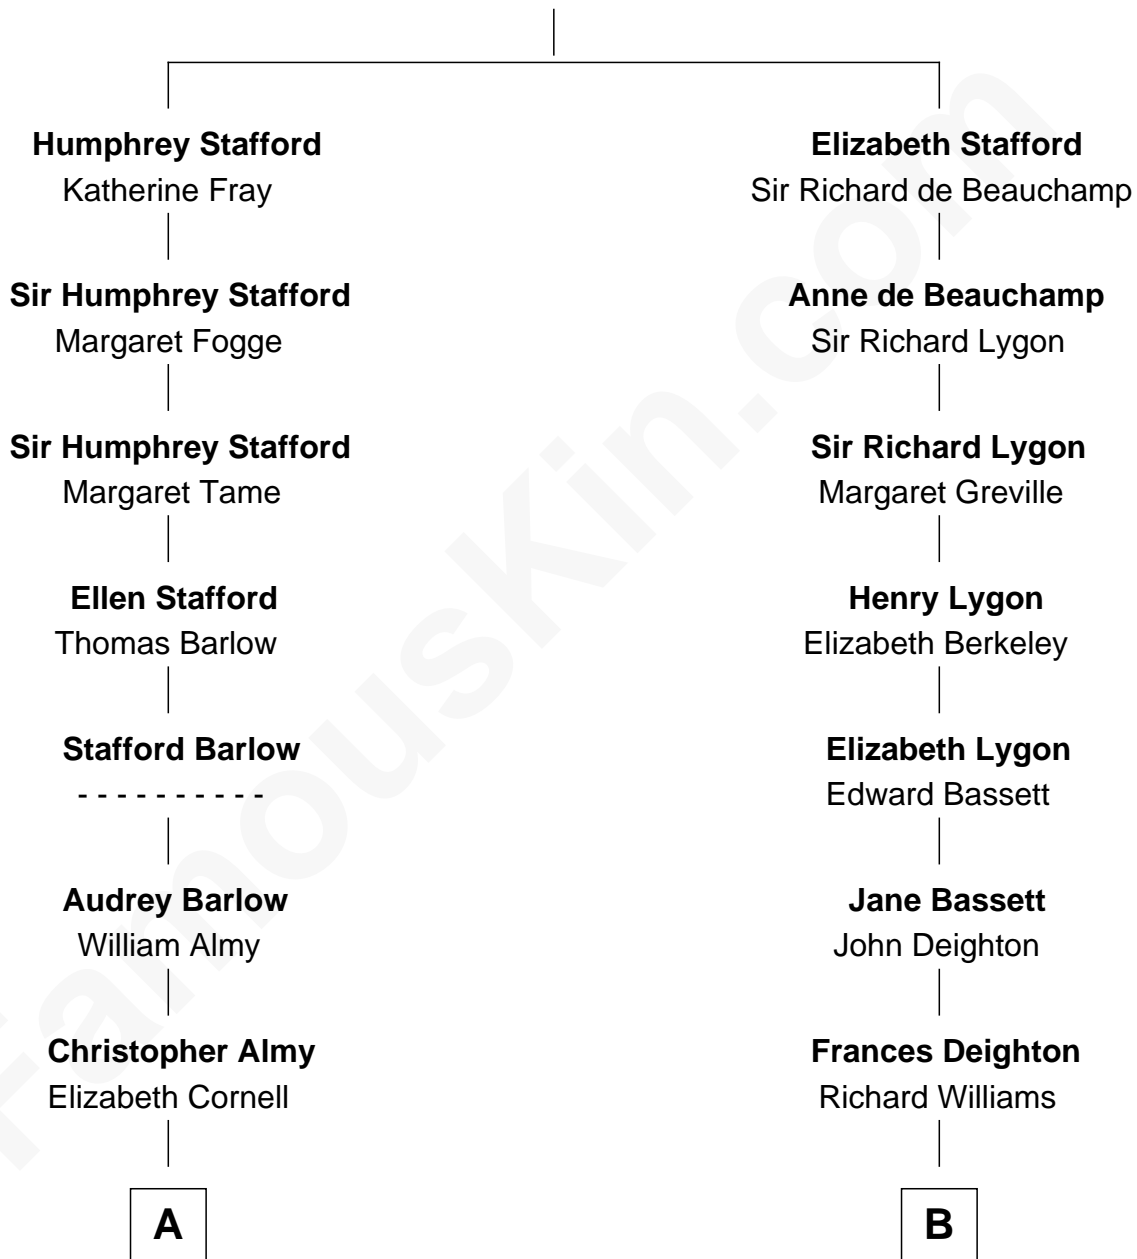

FamousKin.com Relationship Chart of

Richard Nixon

37th U.S. President

15th cousin 3 times removed of

Michael Lookinland

TV Actor

Sir Humphrey Stafford

Eleanor Aylesbury

C

Paul Russell Lookinland
Karen Ruth McKinney

Michael Lookinland
TV Actor

FamousKin.com