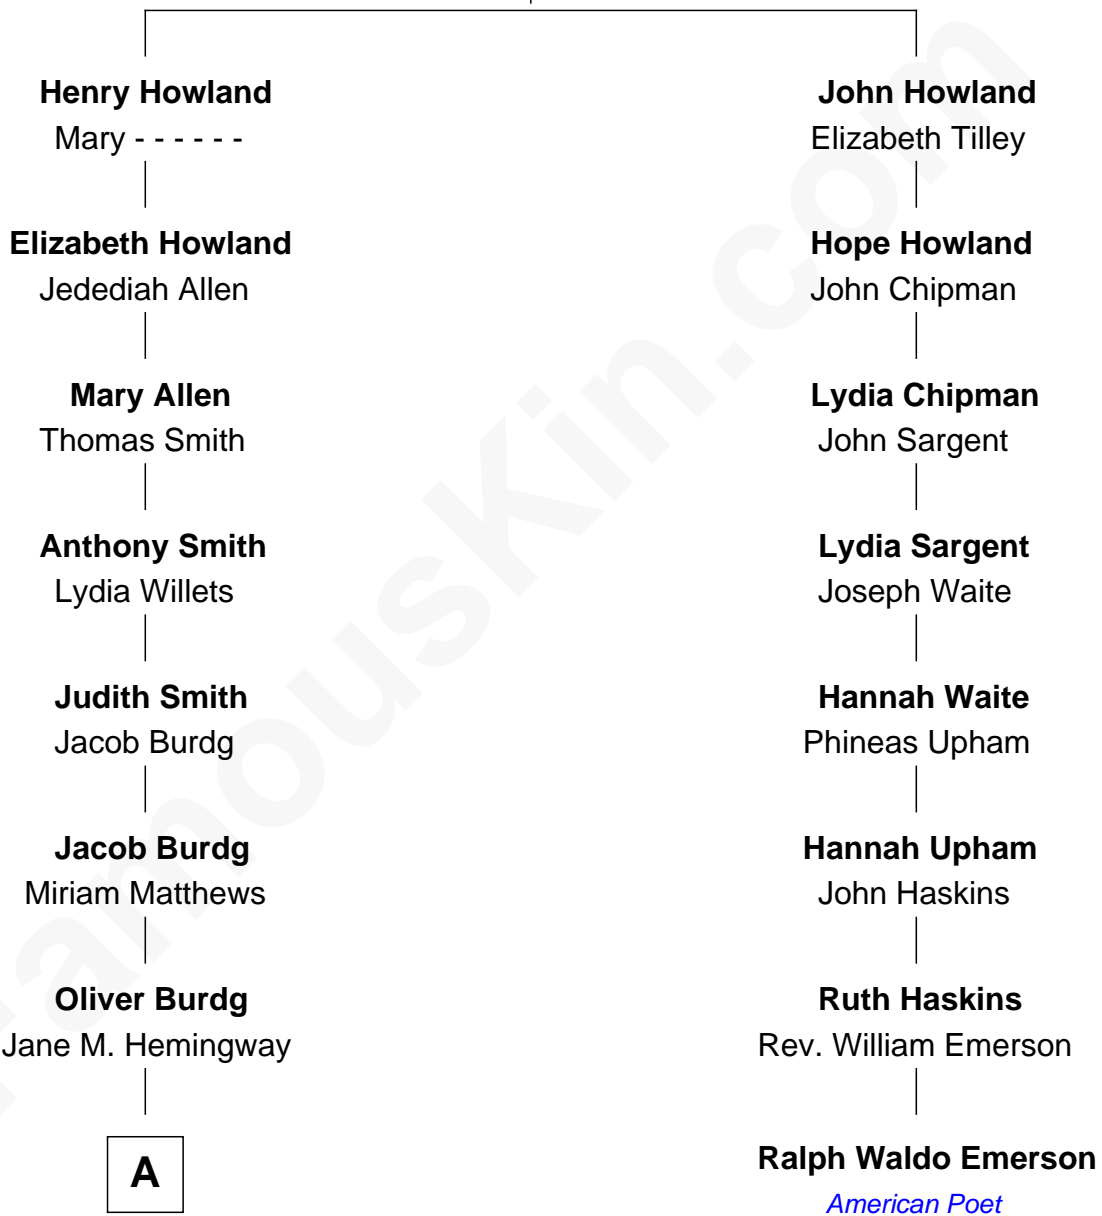

FamousKin.com Relationship Chart of

Richard Nixon

37th U.S. President

7th cousin 2 times removed of

Ralph Waldo Emerson

American Poet

Henry Howland

Margaret - - - - -

A

—
Almira Park Burdg

Franklin Milhous

—
Hannah Milhous

Francis Anthony Nixon

—
Richard Nixon

37th U.S. President

FamousKin.com