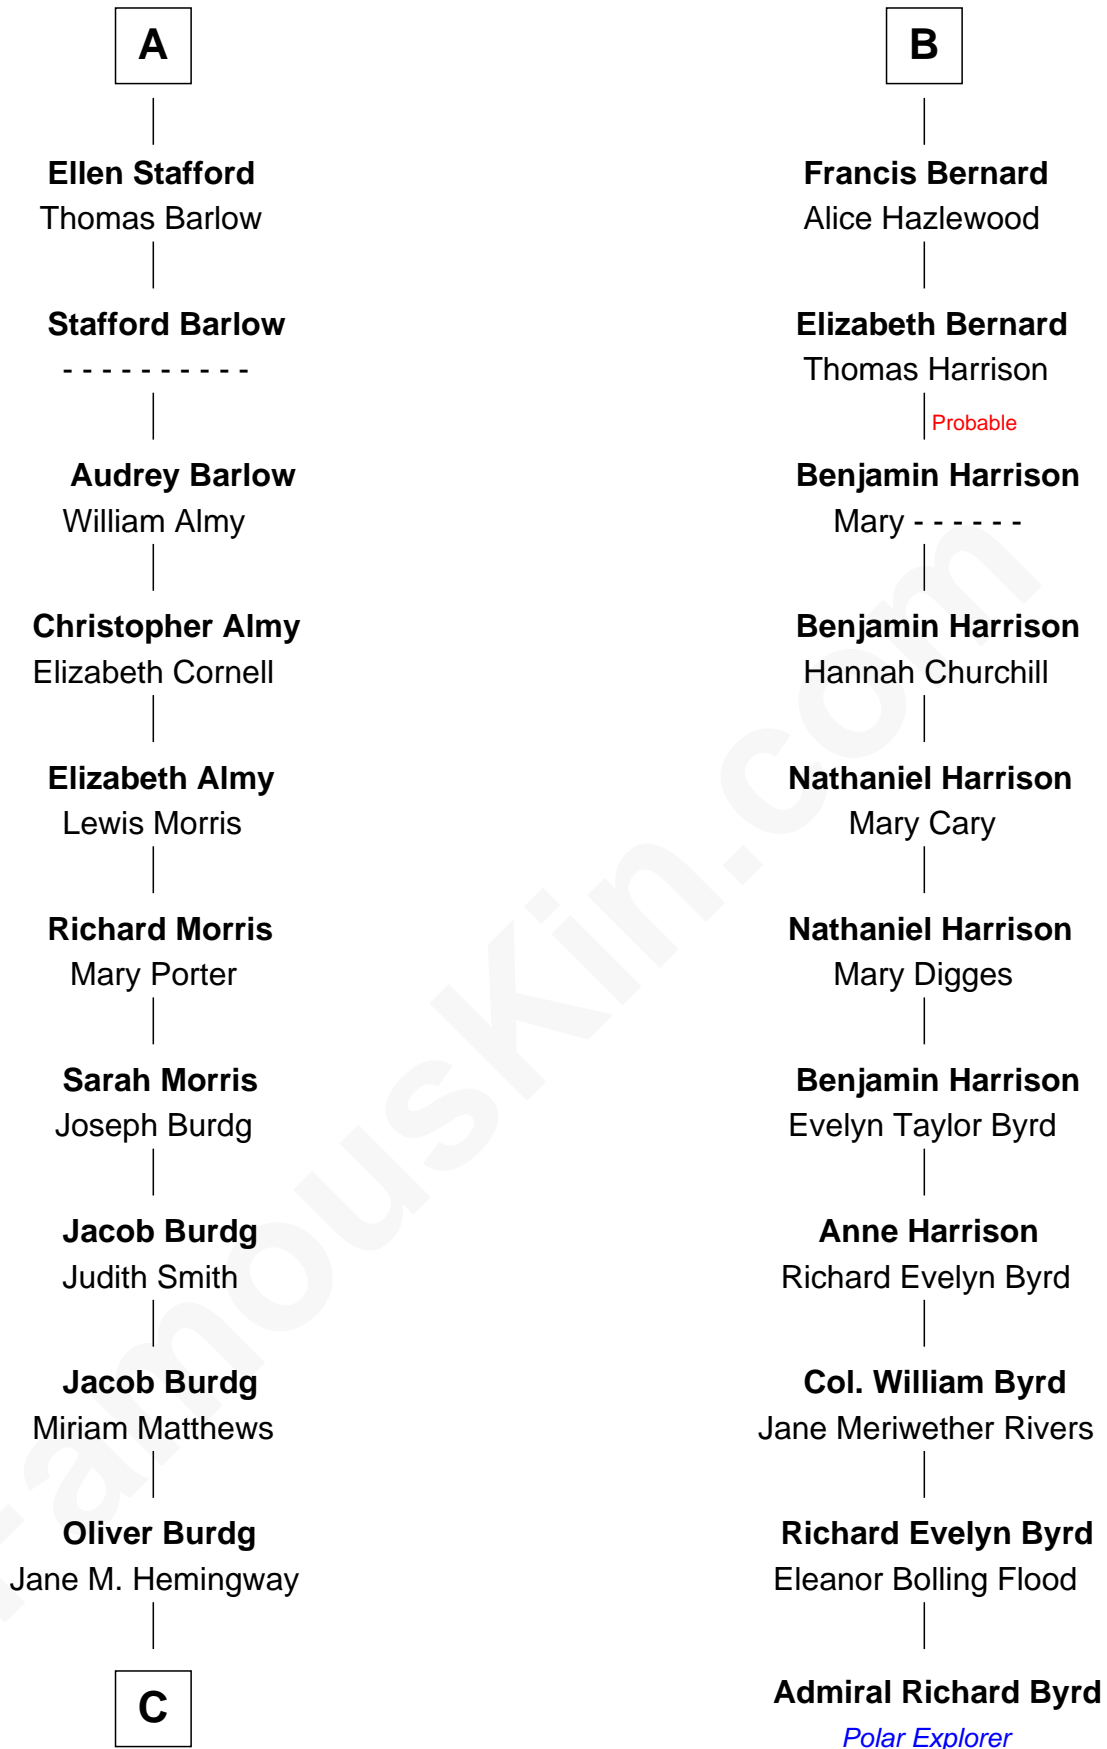

FamousKin.com Relationship Chart of

Richard Nixon

37th U.S. President

17th cousin 2 times removed of

Admiral Richard Byrd

Polar Explorer

Ralph de Stafford

with wife
Katherine de Hastang

Elizabeth le Scrope

Humphrey Stafford

Katherine Fray

Margaret Scrope

John Bernard

Sir Humphrey Stafford

Margaret Fogge

John Bernard

Margaret Daundelyn

Sir Humphrey Stafford

Margaret Tame

John Bernard

Cecily Muscote

A

B

C

—
Almira Park Burdg

Franklin Milhous

—
Hannah Milhous

Francis Anthony Nixon

—
Richard Nixon

37th U.S. President

FamousKin.com