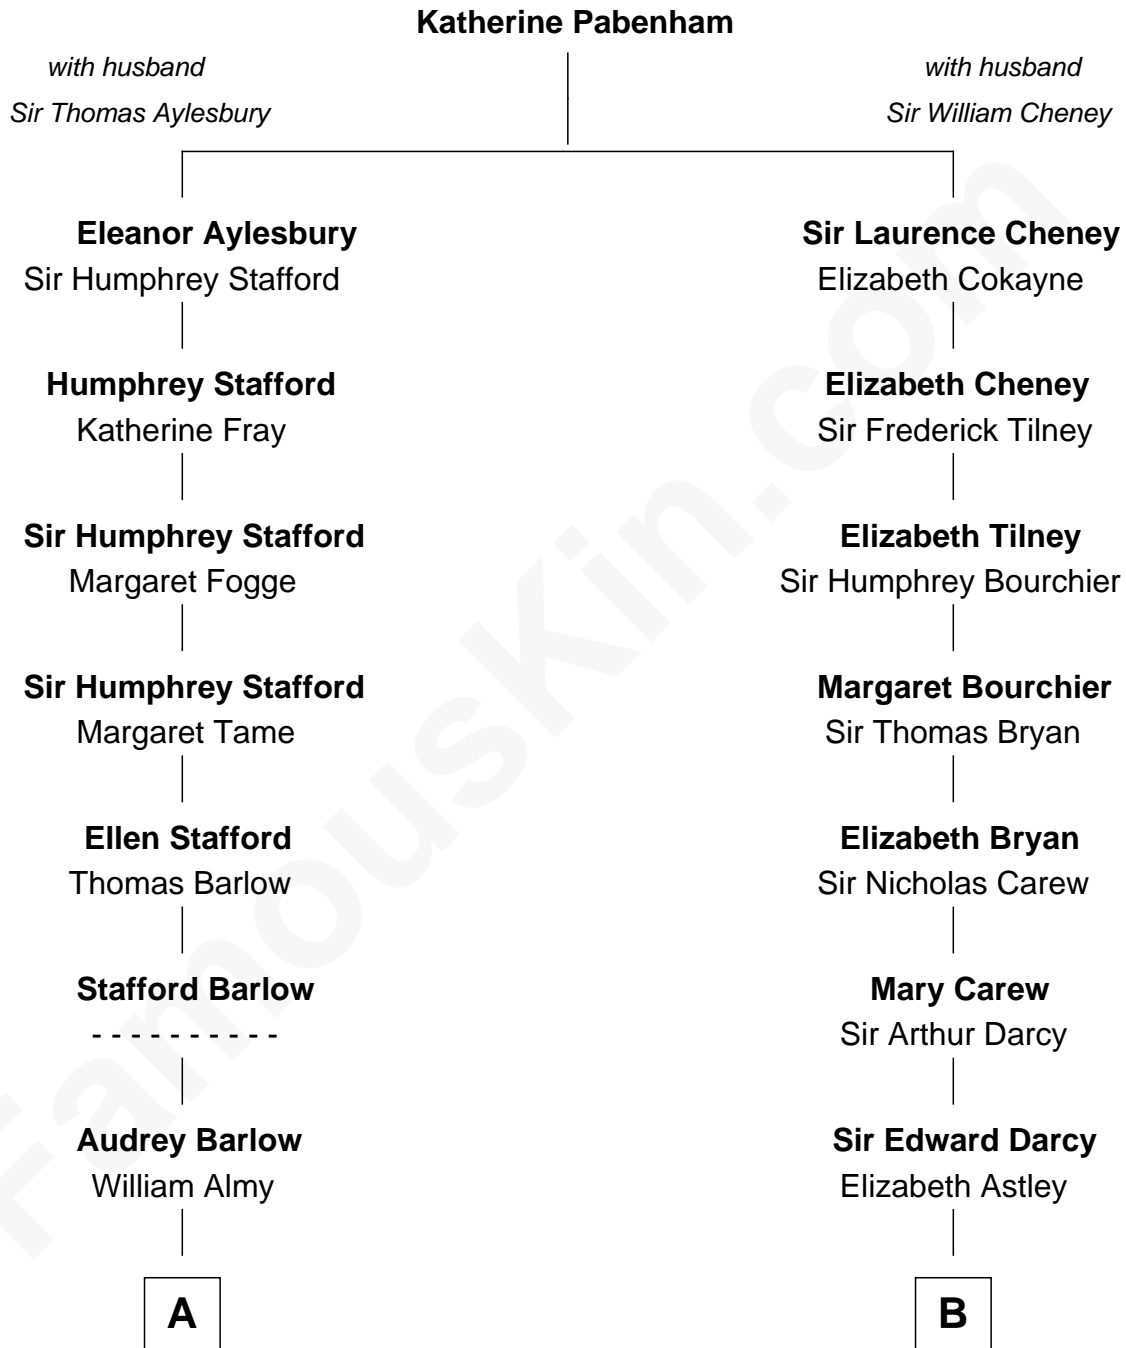

FamousKin.com Relationship Chart of

Richard Nixon

37th U.S. President

12th cousin 4 times removed of

Robert Treat Paine

Signer of the Declaration of Independence

A

Christopher Almy

Elizabeth Cornell

Elizabeth Almy

Lewis Morris

Richard Morris

Mary Porter

Sarah Morris

Joseph Burdg

Jacob Burdg